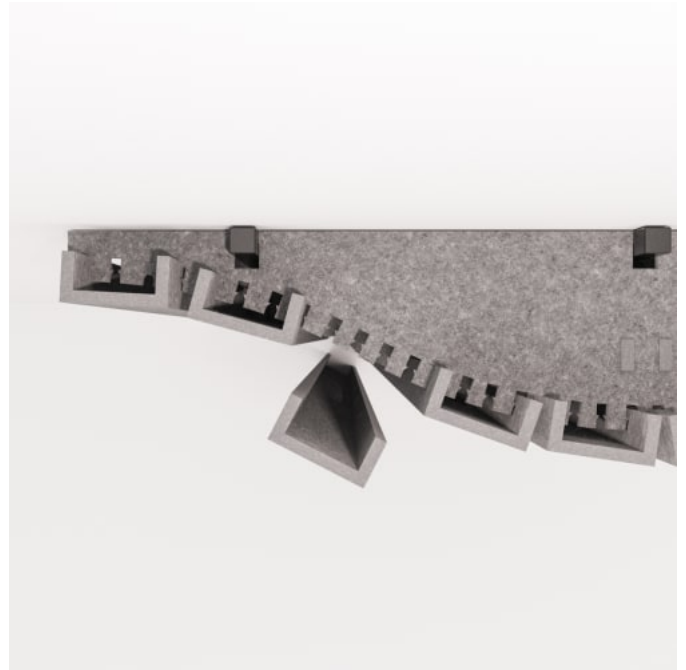

# CURVED STICKS

Acoustics » Acoustic Sticks

Curved Sticks Narrow Ceiling Detail

Curved Sticks Wide Ceiling Detail

Curved Sticks Narrow Hanging Detail

Curved Sticks Wide Hanging Detail

# CURVED STICKS

Acoustics » Acoustic Sticks

---

Curved Sticks Narrow Comb Detail

Curved Sticks Wide Comb Detail

# CURVED STICKS

Acoustics » Acoustic Sticks

Create a sense of depth and dynamism to flat surfaces without the headache and huge cost associated with structural changes with Zintra Curved Sticks.

✓ Acoustic

## Description

Introduce a captivating dimension to flat surfaces with Zintra curved stick, a feat typically challenging and costly to achieve.

When combined Zintra curved sticks, the Aluminium tube and our unique curved installation rib allow you to use a single set of sticks to create a simple curve, or, if you want your project to make waves, combine multiple sets and design a dramatic ceiling or wall swell.