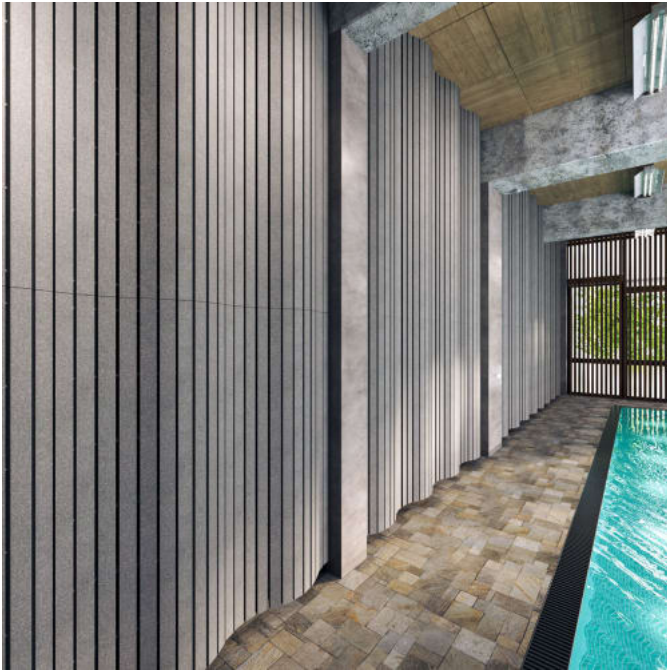

CURVED STICKS

Acoustics » Acoustic Sticks

Curved Sticks Wide Pewter