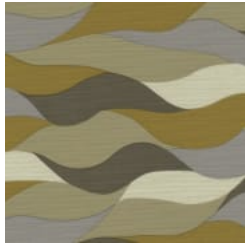

GRAVITY

LAGOON

POND

RED SAND

SUNRISE

SURF

TIDE

SERENE

Fabrics » Vinyl and Faux Leather Fabrics

Serene is a 137cm wide silicone upholstery with a wave pattern inspired by the ocean. Available in 8 colourways.

- ✓ PVC-Free
- ✓ Anti-Microbial
- ✓ High Performance
- ✓ Phthalate Free
- ✓ Silicone Hybrid
- ✓ Bleach Cleanable
- ✓ Anti-Bacterial
- ✓ Moisture Barrier
- ✓ Breathable

Description Found between the ebb and flow of everyday life, our serene fabric exists as a moment of calm. You'll find serenity in the simplicity of something you can count on, of an element that you can touch and know will be there for you. Soft yet strong, serene is adorned in soothing curves and colors that emulate rolling waves. It was designed to provide a sense of comfort that gives you the inner peace to step outside of your comfort zone. With its inherent graffiti-free silicone surface and 200,000+ double rubs, this product is perfect for healthcare and senior living facilities.

Always test in an inconspicuous area first.

SERENE

Fabrics » Vinyl and Faux Leather Fabrics

Colour & Finish Options