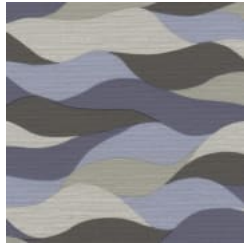

GRAVITY

LAGOON

POND

RED SAND

SUNRISE

SURF

TIDE

SERENE

Fabrics » Vinyl and Faux Leather Fabrics

Serene is a 137cm wide silicone upholstery with a wave pattern inspired by the ocean. Available in 8 colourways.

- ✓ PVC-Free
- ✓ Anti-Microbial
- ✓ High Performance
- ✓ Phthalate Free
- ✓ Silicone Hybrid
- ✓ Bleach Cleanable
- ✓ Anti-Bacterial
- ✓ Moisture Barrier
- ✓ Breathable

Description Found between the ebb and flow of everyday life, our serene fabric exists as a moment of calm. You'll find serenity in the simplicity of something you can count on, of an element that you can touch and know will be there for you. Soft yet strong, serene is adorned in soothing curves and colors that emulate rolling waves. It was designed to provide a sense of comfort that gives you the inner peace to step outside of your comfort zone. With its inherent graffiti-free silicone surface and 200,000+ double rubs, this product is perfect for healthcare and senior living facilities.

Always test in an inconspicuous area first.

SERENE

Fabrics » Vinyl and Faux Leather Fabrics

Colour & Finish Options