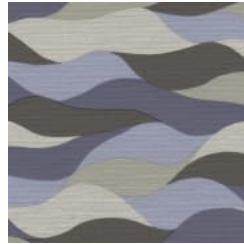

GRAVITY

LAGOON

POND

RED SAND

SUNRISE

SURF

TIDE

SERENE

Fabrics » Vinyl and Faux Leather Fabrics

Serene is a 137cm wide silicone upholstery with a wave pattern inspired by the ocean. Available in 8 colourways.

- ✓ PVC-Free
- ✓ Anti-Microbial
- ✓ High Performance
- ✓ Phthalate Free
- ✓ Silicone Hybrid
- ✓ Bleach Cleanable
- ✓ Anti-Bacterial
- ✓ Moisture Barrier
- ✓ Breathable

Description Found between the ebb and flow of everyday life, our serene fabric exists as a moment of calm. You'll find serenity in the simplicity of something you can count on, of an element that you can touch and know will be there for you. Soft yet strong, serene is adorned in soothing curves and colors that emulate rolling waves. It was designed to provide a sense of comfort that gives you the inner peace to step outside of your comfort zone. With its inherent graffiti-free silicone surface and 200,000+ double rubs, this product is perfect for healthcare and senior living facilities.

Always test in an inconspicuous area first.

SERENE

Fabrics » Vinyl and Faux Leather Fabrics

Colour & Finish Options