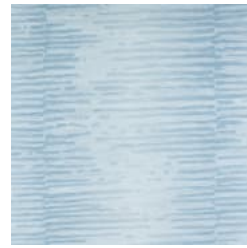

ON WATER

Wallcoverings » Commercial Wallcoverings

Brand: **Koroseal**

Designed by: **Roger Thomas**

ON WATER

Wallcoverings » Commercial Wallcoverings

COLOURWAY CARD

2321--01 HIGHNOON

2321-02 RIPTIDE

2321-03 WINTER
RIVER

2321-04 LAGOON AT
NOON

2321-05 LIGHTEN UP

2321-06 RAIN PUDDLE

2321-07 TIDAL POOL

2321-08 RUN DEEP

ON WATER