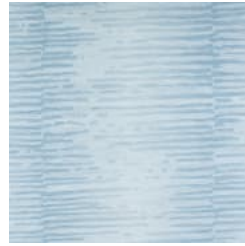

## COLOURWAY CARD

2321--01 HIGHNOON

2321-02 RIPTIDE

2321-03 WINTER  
RIVER

2321-04 LAGOON AT  
NOON

2321-05 LIGHTEN UP

2321-06 RAIN PUDDLE

2321-07 TIDAL POOL