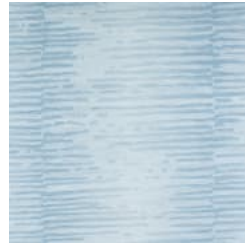

## COLOURWAY CARD

2321--01 HIGHNOON

2321-02 RIPTIDE

2321-03 WINTER  
RIVER

2321-04 LAGOON AT  
NOON

2321-05 LIGHTEN UP

2321-06 RAIN PUDDLE

2321-07 TIDAL POOL