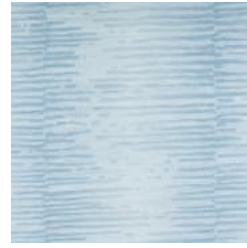

ON WATER

Wallcoverings » Commercial Wallcoverings

Brand: **Koroseal**

Designed by: **Roger Thomas**

ON WATER

Wallcoverings » Commercial Wallcoverings

COLOURWAY CARD

2321--01 HIGHNOON

2321-02 RIPTIDE

2321-03 WINTER
RIVER

2321-04 LAGOON AT
NOON

2321-05 LIGHTEN UP

2321-06 RAIN PUDDLE

2321-07 TIDAL POOL

2321-08 RUN DEEP

ON WATER