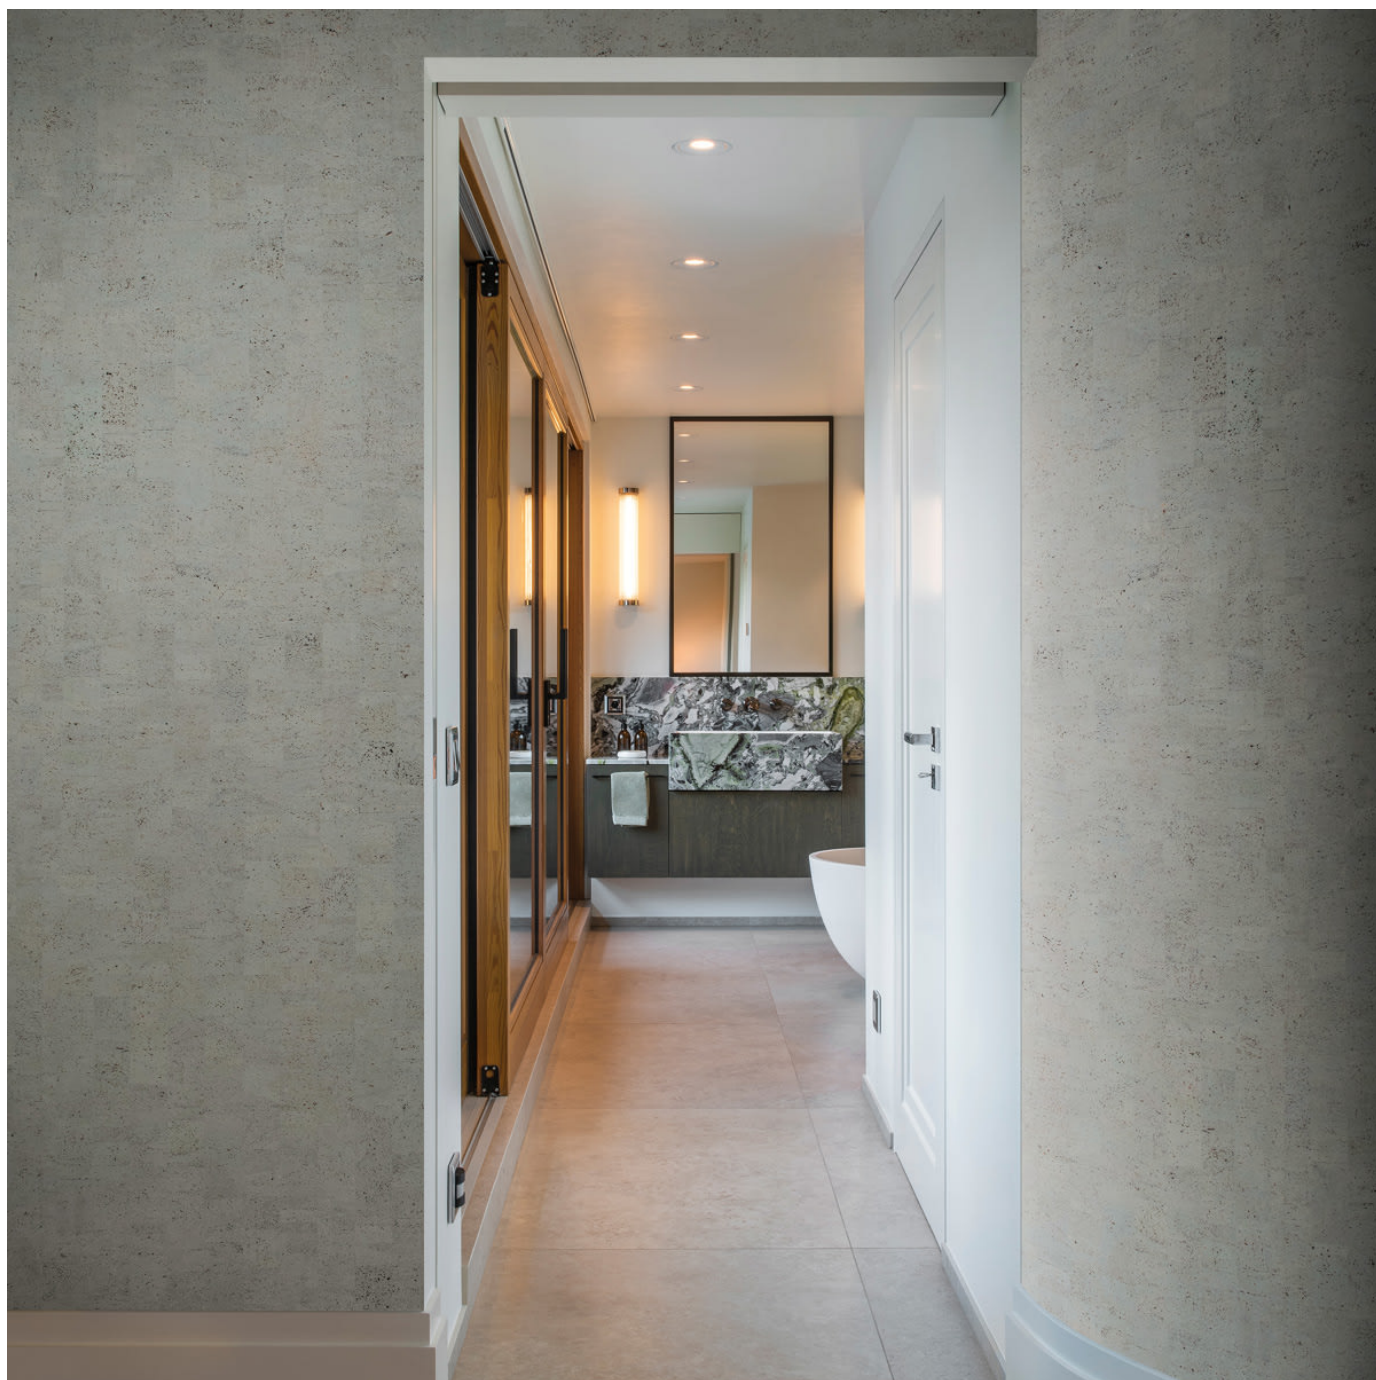

TACTILITY CASCA

Wallcoverings » Decorative Wallcoverings

Brand: **Omexco**

Applications: **Walls**

1300 306 399

info@baresque.com.au

baresque.com.au

1 of 5