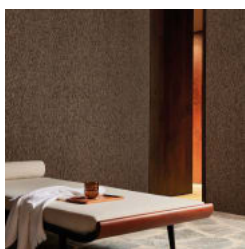

MOTION CASCA

Wallcoverings » Decorative Wallcoverings