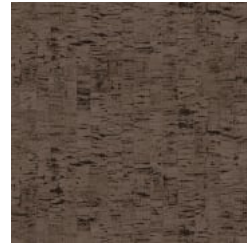

CALLIGRAPHY CASCA

Wallcoverings » Decorative Wallcoverings

Brand: **Omexco**

CALLIGRAPHY CASCA

Wallcoverings » Decorative Wallcoverings

TIPCARD

CAS81

CAS82

CAS83

CAS84

CAS85

CAS86

CAS87

CAS88

CALLIGRAPHY CASCA

Wallcoverings » Decorative Wallcoverings

Calligraphy is a Omexco classic design revisited in a new symphony of nature-inspired colours.

✓ **Light Resistant**

✓ **Ecological**

✓ **Seamless Joins**

Description

Omexco's latest collection CASCA encapsulates the passion for the most exquisite gifts that nature has to offer.