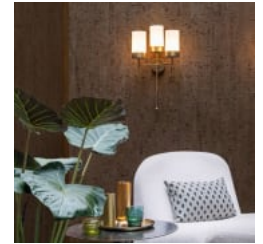

CALLIGRAPHY CASCA

Wallcoverings » Decorative Wallcoverings

TIPCARD

CAS84