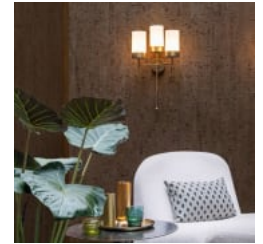

# CALLIGRAPHY CASCA

Wallcoverings » Decorative Wallcoverings

Calligraphy is a Omexco classic design revisited in a new symphony of nature-inspired colours.

✓ **Light Resistant**

✓ **Ecological**

✓ **Seamless Joins**