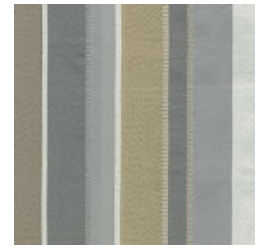

## COLOURWAY CARD

TIPCARD

203 MORNING SKY

303 MOONLIT  
STROLL

608 ENGLISH OAK

902 GARDEN PATH

# PORTICO

Fabrics » Woven Fabrics

Multi coloured stripe woven, made with solution dyed polyester to achieve high UV resistance to be suitable for indoor/outdoor use.

✓ **Water Resistant**

✓ **Anti - Stain**