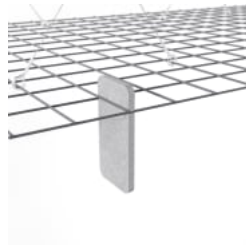

MESH BAFFLES OFFSET

Acoustics » Acoustic Baffles

Mesh Baffle Offset Configuration

Mesh Baffle Detail

Mesh Baffle Detail Quill

Mesh Baffle Detail Install

Mesh Baffle Hanger

Mesh Baffle Y-Hanger

Mesh Baffle Ceiling Anchor

Mesh Baffle Offset Perspective

MESH BAFFLES OFFSET

Acoustics » Acoustic Baffles

A perfect balance of acoustics and aesthetics. Zintra Mesh Baffle systems feature Zintra acoustic quills hung from a suspended powder coated mesh. Zintra Mesh Baffles Offset features individual quills artfully arranged in a unique, offset pattern.

✓ Acoustic

✓ Easy Clean

✓ Easy Install

✓ Bleach Cleanable

Description

Mesh Baffles - Offset - 288 Quills

Using a unique interconnecting system Zintra Mesh Baffles seamlessly combine style and functionality, providing scalability and cost-effectiveness for wall-to-wall solutions or dynamic focal points.

Made from Zintra, the interchangeable, acoustically tuned 8" (209mm) quills hang from the mesh. Their lightweight materials, clever mounting system and simple mesh connectors make them easy to cut, effortless to hang and simple to configure. Wrap effortlessly around columns, with the ability to be customized on-site for hassle-free installation.