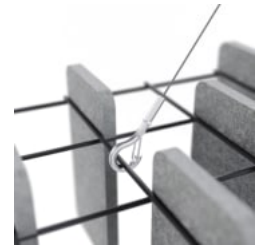

MESH BAFFLES OFFSET

Acoustics » Acoustic Baffles

Mesh Baffle Offset Configuration

Mesh Baffle Detail

Mesh Baffle Detail Quill

Mesh Baffle Detail Install

Mesh Baffle Hanger

Mesh Baffle Y-Hanger

Mesh Baffle Ceiling Anchor

Mesh Baffle Offset Perspective

MESH BAFFLES OFFSET

Acoustics » Acoustic Baffles

A perfect balance of acoustics and aesthetics. Zintra Mesh Baffle systems feature Zintra acoustic quills hung from a suspended powder coated mesh. Zintra Mesh Baffles Offset features individual quills artfully arranged in a unique, offset pattern.

Made from Zintra, the interchangeable, acoustically tuned 8" (209mm) quills hang from the mesh. Their lightweight materials, clever mounting system and simple mesh connectors make them easy to cut, effortless to hang and simple to configure. Wrap effortlessly around columns, with the ability to be customized on-site for hassle-free installation.

The Mesh Baffles hang from the ceiling using Y-Hook Cables, which efficiently distribute weight across the interconnected mesh, and minimise ceiling anchor points. These tactile marvels offer multi-directional coverage, enveloping sound from all angles and achieving an NRC values up to 1.0.