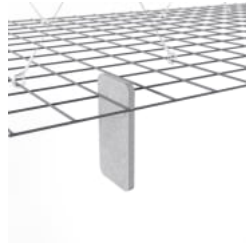

Mesh Baffle Detail Quill

Mesh Baffle Detail Install

Mesh Baffle Hanger

Mesh Baffle Y-Hanger

Mesh Baffle Ceiling Anchor

Mesh Baffle Offset Perspective

MESH BAFFLES OFFSET

Acoustics » Acoustic Baffles

A perfect balance of acoustics and aesthetics. Zintra Mesh Baffle systems feature Zintra acoustic quills hung from a suspended powder coated mesh. Zintra Mesh Baffles Offset features individual quills artfully arranged in a unique, offset pattern.

Made from Zintra, the interchangeable, acoustically tuned 8" (209mm) quills hang from the mesh. Their lightweight materials, clever mounting system and simple mesh connectors make them easy to cut, effortless to hang and simple to configure. Wrap effortlessly around columns, with the ability to be customized on-site for hassle-free installation.

The Mesh Baffles hang from the ceiling using Y-Hook Cables, which efficiently distribute weight across the interconnected mesh, and minimise ceiling anchor points. These tactile marvels offer multi-directional coverage, enveloping sound from all angles and achieving an NRC values up to 1.0.