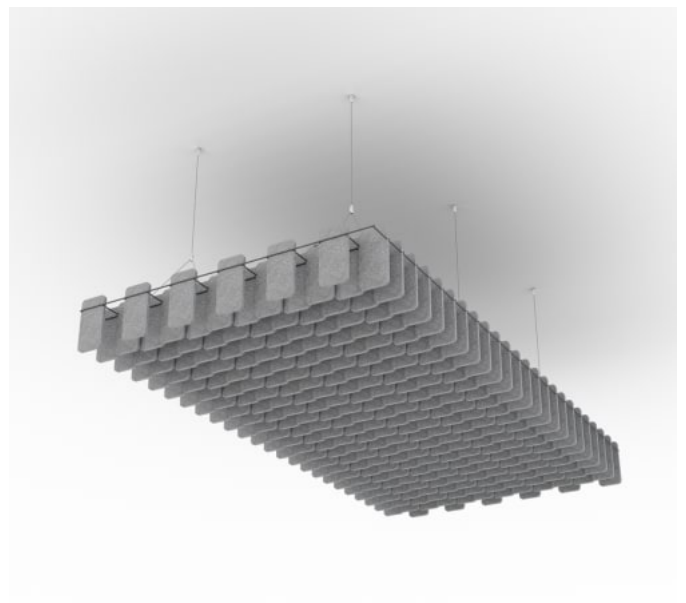

Acoustics » Acoustic Baffles

Mesh Baffle Hanger

Mesh Baffle Y-Hanger

Mesh Baffle Ceiling Anchor

Mesh Baffle Offset Perspective

MESH BAFFLES OFFSET

Acoustics » Acoustic Baffles

A perfect balance of acoustics and aesthetics. Zintra Mesh Baffle systems feature Zintra acoustic quills hung from a suspended powder coated mesh. Zintra Mesh Baffles Offset features individual quills artfully arranged in a unique, offset pattern.

✓ Acoustic

✓ Easy Clean

✓ Easy Install

✓ Bleach Cleanable

Description

Mesh Baffles - Offset - 288 Quills

Using a unique interconnecting system Zintra Mesh Baffles seamlessly combine style and functionality, providing scalability and cost-effectiveness for wall-to-wall solutions or dynamic focal points.

Made from Zintra, the interchangeable, acoustically tuned 8" (209mm) quills hang from the mesh. Their lightweight materials, clever mounting system and simple mesh connectors make them easy to cut, effortless to hang and simple to configure. Wrap effortlessly around columns, with the ability to be customized on-site for hassle-free installation.

The Mesh Baffles hang from the ceiling using Y-Hook Cables, which efficiently distribute weight across the interconnected mesh, and minimise ceiling anchor points. These tactile marvels offer multi-directional coverage, enveloping sound from all angles and achieving an NRC values up to 1.0.