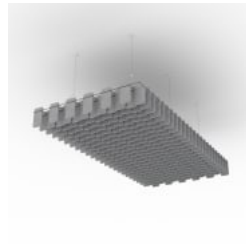

Mesh Baffle Detail Quill

Mesh Baffle Detail Install

Mesh Baffle Hanger

Mesh Baffle Y-Hanger

Mesh Baffle Ceiling Anchor

Mesh Baffle Offset Perspective

MESH BAFFLES OFFSET

Acoustics » Acoustic Baffles

A perfect balance of acoustics and aesthetics. Zintra Mesh Baffle systems feature Zintra acoustic quills hung from a suspended powder coated mesh. Zintra Mesh Baffles Offset features individual quills artfully arranged in a unique, offset pattern.

Made from Zintra, the interchangeable, acoustically tuned 8" (209mm) quills hang from the mesh. Their lightweight materials, clever mounting system and simple mesh connectors make them easy to cut, effortless to hang and simple to configure. Wrap effortlessly around columns, with the ability to be customized on-site for hassle-free installation.

The Mesh Baffles hang from the ceiling using Y-Hook Cables, which efficiently distribute weight across the interconnected mesh, and minimise ceiling anchor points. These tactile marvels offer multi-directional coverage, enveloping sound from all angles and achieving an NRC values up to 1.0.