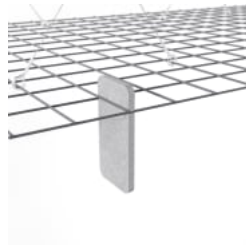

# MESH BAFFLES OFFSET

Acoustics » Acoustic Baffles

Mesh Baffle Offset Configuration

Mesh Baffle Detail

Mesh Baffle Detail Quill

Mesh Baffle Detail Install

Mesh Baffle Hanger

Mesh Baffle Y-Hanger

Mesh Baffle Ceiling Anchor

Mesh Baffle Offset Perspective

# MESH BAFFLES OFFSET

Acoustics » Acoustic Baffles

A perfect balance of acoustics and aesthetics. Zintra Mesh Baffle systems feature Zintra acoustic quills hung from a suspended powder coated mesh. Zintra Mesh Baffles Offset features individual quills artfully arranged in a unique, offset pattern.

Made from Zintra, the interchangeable, acoustically tuned 8" (209mm) quills hang from the mesh. Their lightweight materials, clever mounting system and simple mesh connectors make them easy to cut, effortless to hang and simple to configure. Wrap effortlessly around columns, with the ability to be customized on-site for hassle-free installation.