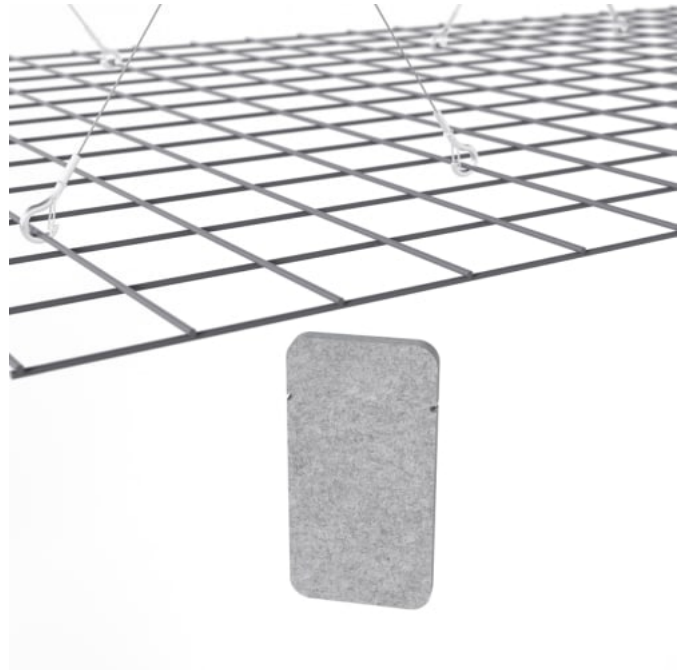

1 of 10

MESH BAFFLES OFFSET

Acoustics » Acoustic Baffles

Mesh Baffle Offset Configuration

Mesh Baffle Detail

Mesh Baffle Detail Quill

Mesh Baffle Detail Install

MESH BAFFLES OFFSET

Acoustics » Acoustic Baffles

Mesh Baffle Hanger

Mesh Baffle Y-Hanger

Mesh Baffle Ceiling Anchor

Mesh Baffle Offset Perspective

MESH BAFFLES OFFSET

Acoustics » Acoustic Baffles

A perfect balance of acoustics and aesthetics. Zintra Mesh Baffle systems feature Zintra acoustic quills hung from a suspended powder coated mesh. Zintra Mesh Baffles Offset features individual quills artfully arranged in a unique, offset pattern.

✓ Acoustic

✓ Easy Clean

✓ Easy Install

✓ Bleach Cleanable

Description

Mesh Baffles - Offset - 288 Quills

Using a unique interconnecting system Zintra Mesh Baffles seamlessly combine style and functionality, providing scalability and cost-effectiveness for wall-to-wall solutions or dynamic focal points.

Made from Zintra, the interchangeable, acoustically tuned 8" (209mm) quills hang from the mesh. Their lightweight materials, clever mounting system and simple mesh connectors make them easy to cut, effortless to hang and simple to configure. Wrap effortlessly around columns, with the ability to be customized on-site for hassle-free installation.