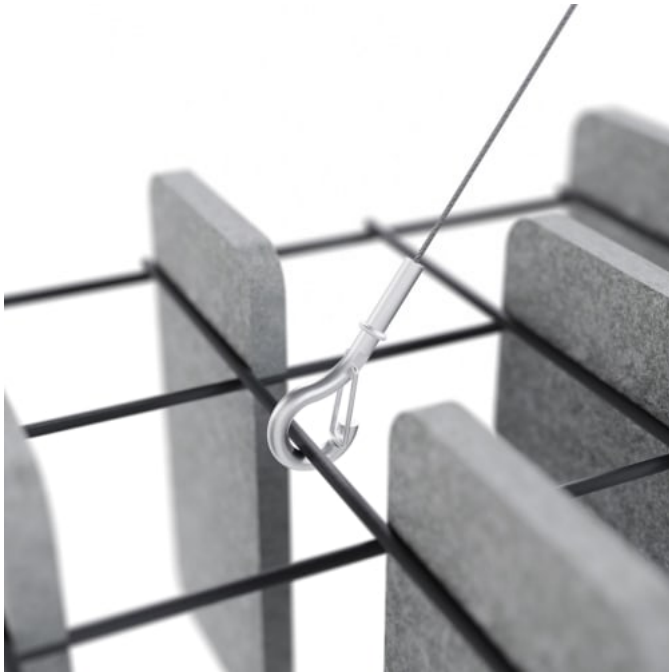

1 of 10

MESH BAFFLES OFFSET

Acoustics » Acoustic Baffles

Mesh Baffle Offset Configuration

Mesh Baffle Detail

Mesh Baffle Detail Quill

Mesh Baffle Detail Install

MESH BAFFLES OFFSET

Acoustics » Acoustic Baffles

Mesh Baffle Hanger

Mesh Baffle Y-Hanger

Mesh Baffle Ceiling Anchor

Mesh Baffle Offset Perspective

MESH BAFFLES OFFSET

Acoustics » Acoustic Baffles

A perfect balance of acoustics and aesthetics. Zintra Mesh Baffle systems feature Zintra acoustic quills hung from a suspended powder coated mesh. Zintra Mesh Baffles Offset features individual quills artfully arranged in a unique, offset pattern.

Made from Zintra, the interchangeable, acoustically tuned 8" (209mm) quills hang from the mesh. Their lightweight materials, clever mounting system and simple mesh connectors make them easy to cut, effortless to hang and simple to configure. Wrap effortlessly around columns, with the ability to be customized on-site for hassle-free installation.

The Mesh Baffles hang from the ceiling using Y-Hook Cables, which efficiently distribute weight across the interconnected mesh, and minimise ceiling anchor points. These tactile marvels offer multi-directional coverage, enveloping sound from all angles and achieving an NRC values up to 1.0.