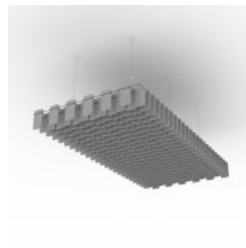

MESH BAFFLES OFFSET

Acoustics » Acoustic Baffles

Mesh Baffle Offset Configuration

Mesh Baffle Detail

Mesh Baffle Detail Quill

Mesh Baffle Detail Install

Mesh Baffle Hanger

Mesh Baffle Y-Hanger

Mesh Baffle Ceiling Anchor

Mesh Baffle Offset Perspective

MESH BAFFLES OFFSET

Acoustics » Acoustic Baffles

A perfect balance of acoustics and aesthetics. Zintra Mesh Baffle systems feature Zintra acoustic quills hung from a suspended powder coated mesh. Zintra Mesh Baffles Offset features individual quills artfully arranged in a unique, offset pattern.

Made from Zintra, the interchangeable, acoustically tuned 8" (209mm) quills hang from the mesh. Their lightweight materials, clever mounting system and simple mesh connectors make them easy to cut, effortless to hang and simple to configure. Wrap effortlessly around columns, with the ability to be customized on-site for hassle-free installation.

The Mesh Baffles hang from the ceiling using Y-Hook Cables, which efficiently distribute weight across the interconnected mesh, and minimise ceiling anchor points. These tactile marvels offer multi-directional coverage, enveloping sound from all angles and achieving an NRC values up to 1.0.