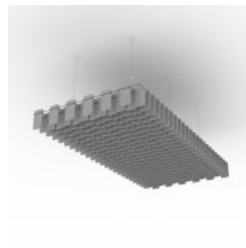

# MESH BAFFLES OFFSET

Acoustics » Acoustic Baffles

Mesh Baffle Offset Configuration

Mesh Baffle Detail

Mesh Baffle Detail Quill

Mesh Baffle Detail Install

Mesh Baffle Hanger

Mesh Baffle Y-Hanger

Mesh Baffle Ceiling Anchor

Mesh Baffle Offset Perspective

Made from Zintra, the interchangeable, acoustically tuned 8" (209mm) quills hang from the mesh. Their lightweight materials, clever mounting system and simple mesh connectors make them easy to cut, effortless to hang and simple to configure. Wrap effortlessly around columns, with the ability to be customized on-site for hassle-free installation.