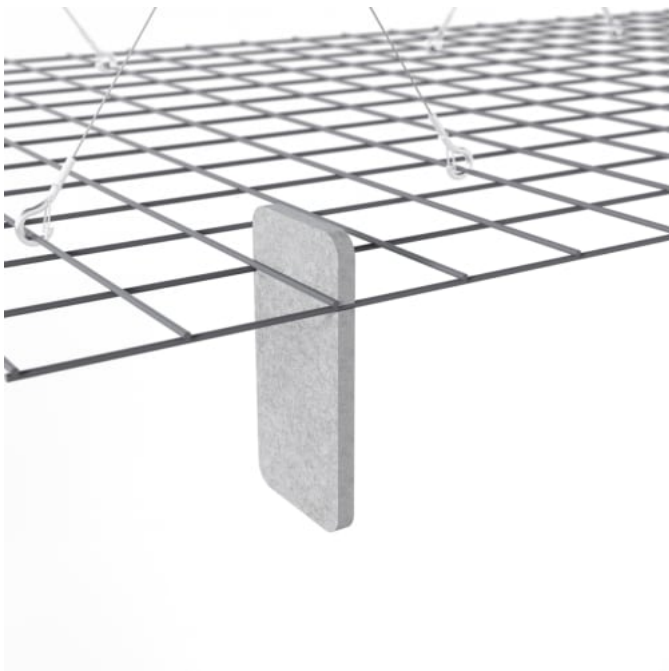

1 of 10

MESH BAFFLES OFFSET

Acoustics » Acoustic Baffles

Mesh Baffle Offset Configuration

Mesh Baffle Detail

Mesh Baffle Detail Quill

Mesh Baffle Detail Install

MESH BAFFLES OFFSET

Acoustics » Acoustic Baffles

Mesh Baffle Hanger

Mesh Baffle Y-Hanger

Mesh Baffle Ceiling Anchor

Mesh Baffle Offset Perspective

MESH BAFFLES OFFSET

Acoustics » Acoustic Baffles

A perfect balance of acoustics and aesthetics. Zintra Mesh Baffle systems feature Zintra acoustic quills hung from a suspended powder coated mesh. Zintra Mesh Baffles Offset features individual quills artfully arranged in a unique, offset pattern.

✓ Acoustic

✓ Easy Clean

✓ Easy Install

✓ Bleach Cleanable

Description

Mesh Baffles - Offset - 288 Quills

Using a unique interconnecting system Zintra Mesh Baffles seamlessly combine style and functionality, providing scalability and cost-effectiveness for wall-to-wall solutions or dynamic focal points.

Made from Zintra, the interchangeable, acoustically tuned 8" (209mm) quills hang from the mesh. Their lightweight materials, clever mounting system and simple mesh connectors make them easy to cut, effortless to hang and simple to configure. Wrap effortlessly around columns, with the ability to be customized on-site for hassle-free installation.