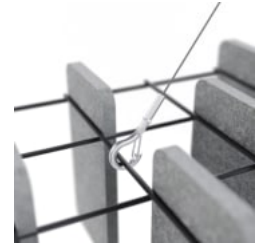

Mesh Baffle Detail Quill

Mesh Baffle Detail Install

Mesh Baffle Hanger

Mesh Baffle Y-Hanger

Mesh Baffle Ceiling Anchor

Mesh Baffle Offset Perspective

MESH BAFFLES OFFSET

Acoustics » Acoustic Baffles

A perfect balance of acoustics and aesthetics. Zintra Mesh Baffle systems feature Zintra acoustic quills hung from a suspended powder coated mesh. Zintra Mesh Baffles Offset features individual quills artfully arranged in a unique, offset pattern.

Made from Zintra, the interchangeable, acoustically tuned 8" (209mm) quills hang from the mesh. Their lightweight materials, clever mounting system and simple mesh connectors make them easy to cut, effortless to hang and simple to configure. Wrap effortlessly around columns, with the ability to be customized on-site for hassle-free installation.

The Mesh Baffles hang from the ceiling using Y-Hook Cables, which efficiently distribute weight across the interconnected mesh, and minimise ceiling anchor points. These tactile marvels offer multi-directional coverage, enveloping sound from all angles and achieving an NRC values up to 1.0.