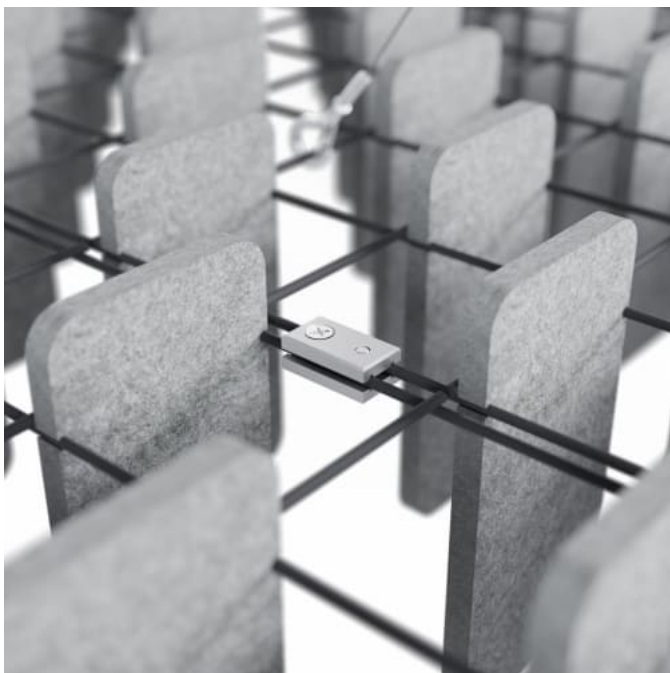

Mesh Baffles Detail Install

Mesh Baffles Hanger

MESH BAFFLES SHORT OFFSET

Acoustics » Acoustic Baffles

Mesh Baffles Y-Hanger

Mesh Baffles Ceiling Anchor

Mesh Baffles Short Offset Perspective

MESH BAFFLES SHORT OFFSET

Made from Zintra, the interchangeable, acoustically tuned 8" (209mm) quills hang from the mesh. Their lightweight materials, clever mounting system and simple mesh connectors make them easy to cut, effortless to hang and simple to configure. Wrap effortlessly around columns, with the ability to be customized on-site for hassle-free installation.

The Mesh Baffles hang from the ceiling using Y-Hook Cables, which efficiently distribute weight across the interconnected mesh, and minimise ceiling anchor points. These tactile marvels offer multi-directional coverage, enveloping sound from all angles and achieving an NRC values up to 1.0.