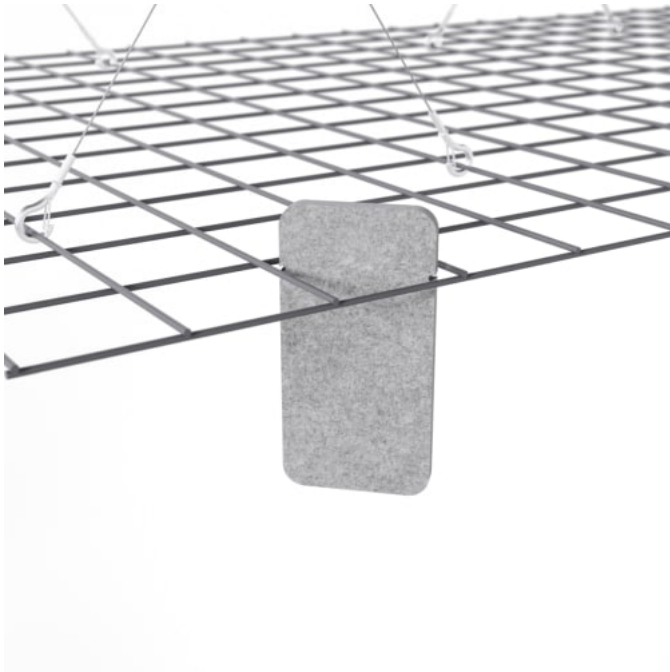

Mesh Baffles Short Offset Slate Medium

Mesh Baffles Short Offset Configuration

Mesh Baffles Detail

MESH BAFFLES SHORT OFFSET

Acoustics » Acoustic Baffles

Mesh Baffles Detail Quill

Mesh Baffles Detail Quill Insert

Acoustics » Acoustic Baffles

A perfect balance of acoustics and aesthetics. Zintra Mesh Baffle systems feature Zintra acoustic quills hung from a suspended powder coated mesh. Zintra Mesh Baffles Offset features individual quills artfully arranged in a unique, offset pattern.

✓ Acoustic

✓ Bleach Cleanable

✓ Easy Clean

✓ Easy Install

Description

Mesh Baffles - Offset - 288 Quills

Using a unique interconnecting system Zintra Mesh Baffles seamlessly combine style and functionality, providing scalability and cost-effectiveness for wall-to-wall solutions or dynamic focal points.

Made from Zintra, the interchangeable, acoustically tuned 8" (209mm) quills hang from the mesh. Their lightweight materials, clever mounting system and simple mesh connectors make them easy to cut, effortless to hang and simple to configure. Wrap effortlessly around columns, with the ability to be customized on-site for hassle-free installation.