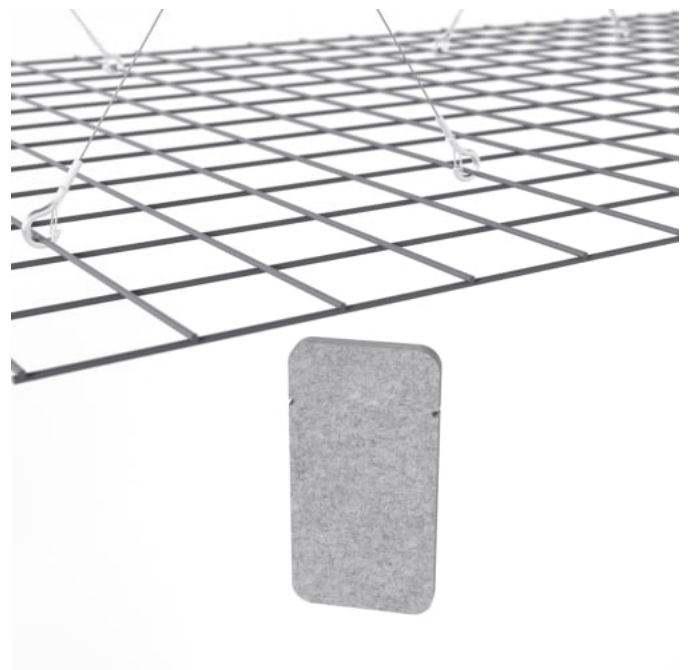

Mesh Baffles Detail