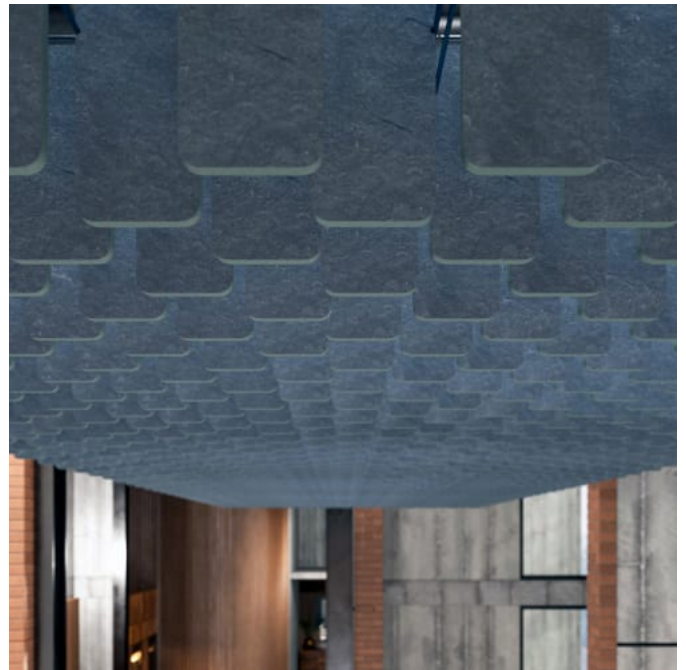

Mesh Baffles Short Offset Slate Medium