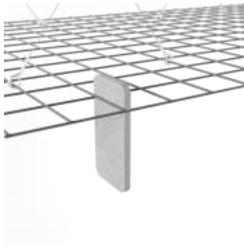

# MESH BAFFLES SHORT OFFSET

Acoustics » Acoustic Baffles

Mesh Baffles Short Offset Sunshine Chambray

Mesh Baffles Short Offset Slate Medium

Mesh Baffles Short Offset Configuration

Mesh Baffles Detail

Mesh Baffles Detail Quill

Mesh Baffles Detail Quill Insert

Mesh Baffles Detail Install

Mesh Baffles Hanger

Mesh Baffles Y-Hanger

Mesh Baffles Ceiling Anchor

Mesh Baffles Short Offset Perspective

# MESH BAFFLES SHORT OFFSET

Acoustics » Acoustic Baffles

A perfect balance of acoustics and aesthetics. Zintra Mesh Baffle systems feature Zintra acoustic quills hung from a suspended powder coated mesh. Zintra Mesh Baffles Offset features individual quills artfully arranged in a unique, offset pattern.

Made from Zintra, the interchangeable, acoustically tuned 8" (209mm) quills hang from the mesh. Their lightweight materials, clever mounting system and simple mesh connectors make them easy to cut, effortless to hang and simple to configure. Wrap effortlessly around columns, with the ability to be customized on-site for hassle-free installation.