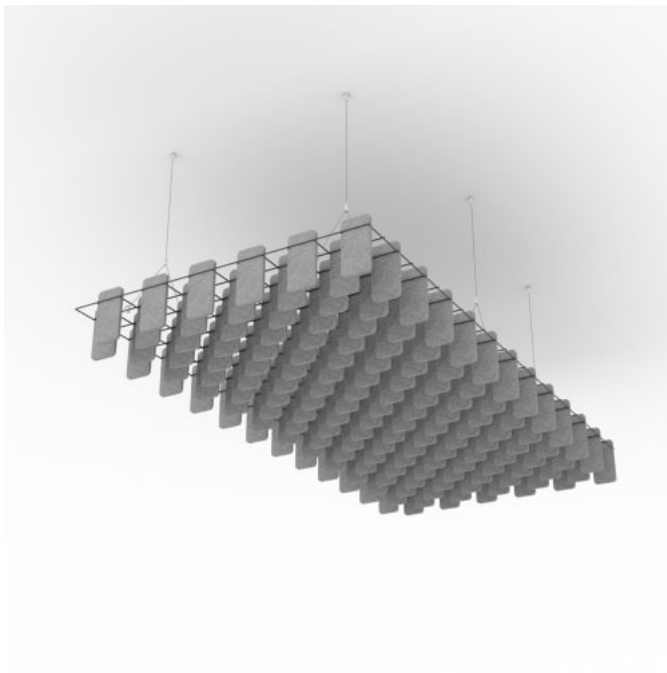

Mesh Baffles Detail Install

Mesh Baffles Hanger

MESH BAFFLES SHORT OFFSET

Acoustics » Acoustic Baffles

Mesh Baffles Y-Hanger

Mesh Baffles Ceiling Anchor

Mesh Baffles Short Offset Perspective

MESH BAFFLES SHORT OFFSET

Acoustics » Acoustic Baffles

A perfect balance of acoustics and aesthetics. Zintra Mesh Baffle systems feature Zintra acoustic quills hung from a suspended powder coated mesh. Zintra Mesh Baffles Offset features individual quills artfully arranged in a unique, offset pattern.

✓ Acoustic

✓ Bleach Cleanable

✓ Easy Clean

✓ Easy Install

Description

Mesh Baffles - Offset - 288 Quills

Using a unique interconnecting system Zintra Mesh Baffles seamlessly combine style and functionality, providing scalability and cost-effectiveness for wall-to-wall solutions or dynamic focal points.

Made from Zintra, the interchangeable, acoustically tuned 8" (209mm) quills hang from the mesh. Their lightweight materials, clever mounting system and simple mesh connectors make them easy to cut, effortless to hang and simple to configure. Wrap effortlessly around columns, with the ability to be customized on-site for hassle-free installation.