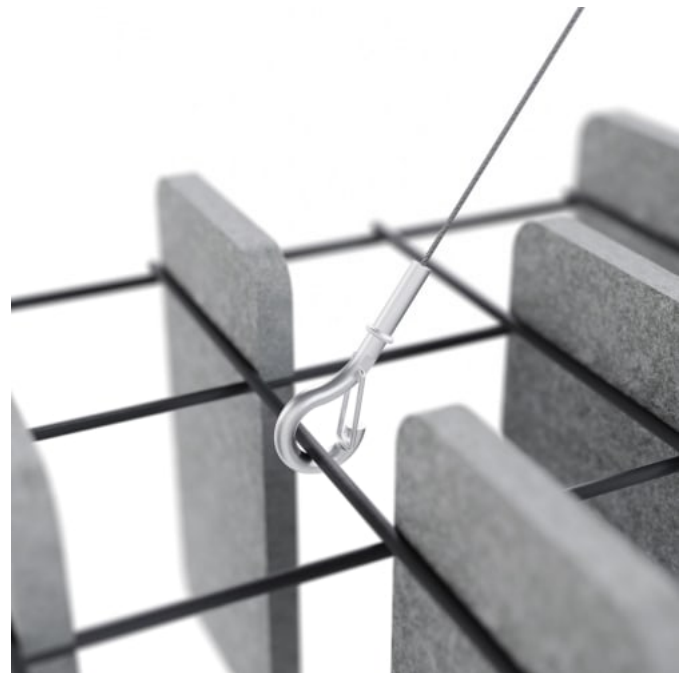

Mesh Baffles Short Offset Slate Medium

Mesh Baffles Short Offset Configuration

Mesh Baffles Detail

MESH BAFFLES SHORT OFFSET

Acoustics » Acoustic Baffles

Mesh Baffles Detail Quill

Mesh Baffles Detail Quill Insert

Mesh Baffles Detail Install

Mesh Baffles Hanger

MESH BAFFLES SHORT OFFSET

Acoustics » Acoustic Baffles

Mesh Baffles Y-Hanger

Mesh Baffles Ceiling Anchor

Mesh Baffles Short Offset Perspective

MESH BAFFLES SHORT OFFSET

Made from Zintra, the interchangeable, acoustically tuned 8" (209mm) quills hang from the mesh. Their lightweight materials, clever mounting system and simple mesh connectors make them easy to cut, effortless to hang and simple to configure. Wrap effortlessly around columns, with the ability to be customized on-site for hassle-free installation.

The Mesh Baffles hang from the ceiling using Y-Hook Cables, which efficiently distribute weight across the interconnected mesh, and minimise ceiling anchor points. These tactile marvels offer multi-directional coverage, enveloping sound from all angles and achieving an NRC values up to 1.0.