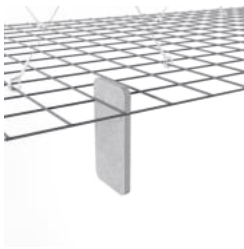

Mesh Baffles Short Offset Configuration

Mesh Baffles Detail

Mesh Baffles Detail Quill

Mesh Baffles Detail Quill Insert

Mesh Baffles Detail Install

Mesh Baffles Hanger

Mesh Baffles Y-Hanger

Mesh Baffles Ceiling Anchor

Mesh Baffles Short Offset Perspective

MESH BAFFLES SHORT OFFSET

Acoustics » Acoustic Baffles

A perfect balance of acoustics and aesthetics. Zintra Mesh Baffle systems feature Zintra acoustic quills hung from a suspended powder coated mesh. Zintra Mesh Baffles Offset features individual quills artfully arranged in a unique, offset pattern.

Made from Zintra, the interchangeable, acoustically tuned 8" (209mm) quills hang from the mesh. Their lightweight materials, clever mounting system and simple mesh connectors make them easy to cut, effortless to hang and simple to configure. Wrap effortlessly around columns, with the ability to be customized on-site for hassle-free installation.

The Mesh Baffles hang from the ceiling using Y-Hook Cables, which efficiently distribute weight across the interconnected mesh, and minimise ceiling anchor points. These tactile marvels offer multi-directional coverage, enveloping sound from all angles and achieving an NRC values up to 1.0.