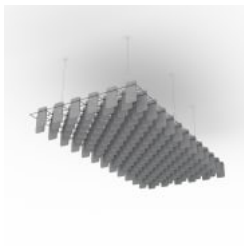

# MESH BAFFLES SHORT OFFSET

Acoustics » Acoustic Baffles

Mesh Baffles Short Offset Sunshine Chambray

Mesh Baffles Short Offset Slate Medium

Mesh Baffles Short Offset Configuration

Mesh Baffles Detail

Mesh Baffles Detail Quill

Mesh Baffles Detail Quill Insert

Mesh Baffles Detail Install

Mesh Baffles Hanger

Mesh Baffles Y-Hanger

Mesh Baffles Ceiling Anchor

Mesh Baffles Short Offset Perspective

# MESH BAFFLES SHORT OFFSET

Acoustics » Acoustic Baffles

A perfect balance of acoustics and aesthetics. Zintra Mesh Baffle systems feature Zintra acoustic quills hung from a suspended powder coated mesh. Zintra Mesh Baffles Offset features individual quills artfully arranged in a unique, offset pattern.

Made from Zintra, the interchangeable, acoustically tuned 8" (209mm) quills hang from the mesh. Their lightweight materials, clever mounting system and simple mesh connectors make them easy to cut, effortless to hang and simple to configure. Wrap effortlessly around columns, with the ability to be customized on-site for hassle-free installation.