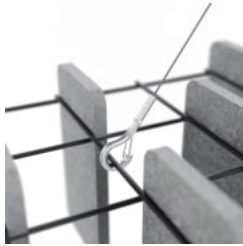

MESH BAFFLES LONG OFFSET

Acoustics » Acoustic Baffles

Mesh Baffles Long Offset

Mesh Baffle Long Offset Configuration

Mesh Baffle Detail

Mesh Baffle Detail Quill

Mesh Baffle Detail Quill Insert

Mesh Baffle Detail Insert

Mesh Baffle Hanger

Mesh Baffle Y-Hanger

Mesh Baffle Ceiling Anchor

Mesh Baffle Long Offset Perspective

MESH BAFFLES LONG OFFSET

Acoustics » Acoustic Baffles

A perfect balance of acoustics and aesthetics. Zintra Mesh Baffle systems feature Zintra acoustic quills hung from a suspended powder coated mesh. Zintra Mesh Baffles Long Offset showcases striking style and harmonized acoustics in perfect alignment.

Made from Zintra, the interchangeable, acoustically tuned 8" (209mm) quills hang from the mesh. Their lightweight materials, clever mounting system and simple mesh connectors make them easy to cut, effortless to hang and simple to configure. Wrap effortlessly around columns, with the ability to be customized on-site for hassle-free installation.

The Mesh Baffles hang from the ceiling using Y-Hook Cables, which efficiently distribute weight across the interconnected mesh, and minimise ceiling anchor points. These tactile marvels offer multi-directional coverage, enveloping sound from all angles and achieving an NRC values up to 1.0.