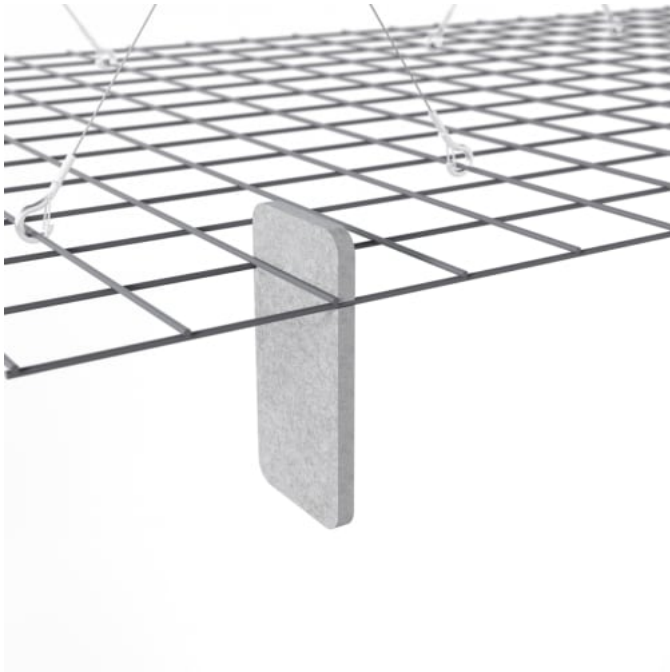

Acoustics » Acoustic Baffles

Mesh Baffle Detail Quill Insert

Mesh Baffle Detail Insert

Mesh Baffle Hanger

Mesh Baffle Y-Hanger

MESH BAFFLES LONG OFFSET

Acoustics » Acoustic Baffles

Mesh Baffle Ceiling Anchor

Mesh Baffle Long Offset Perspective

MESH BAFFLES LONG OFFSET

Acoustics » Acoustic Baffles

A perfect balance of acoustics and aesthetics. Zintra Mesh Baffle systems feature Zintra acoustic quills hung from a suspended powder coated mesh. Zintra Mesh Baffles Long Offset showcases striking style and harmonized acoustics in perfect alignment.

✓ Acoustic

✓ Bleach Cleanable

✓ Easy Clean

✓ Easy Install

Description

Mesh Baffles - Long Offset - 156 Quills

Using a unique interconnecting system Zintra Mesh Baffles seamlessly combine style and functionality, providing scalability and cost-effectiveness for wall-to-wall solutions or dynamic focal points.

Made from Zintra, the interchangeable, acoustically tuned 8" (209mm) quills hang from the mesh. Their lightweight materials, clever mounting system and simple mesh connectors make them easy to cut, effortless to hang and simple to configure. Wrap effortlessly around columns, with the ability to be customized on-site for hassle-free installation.