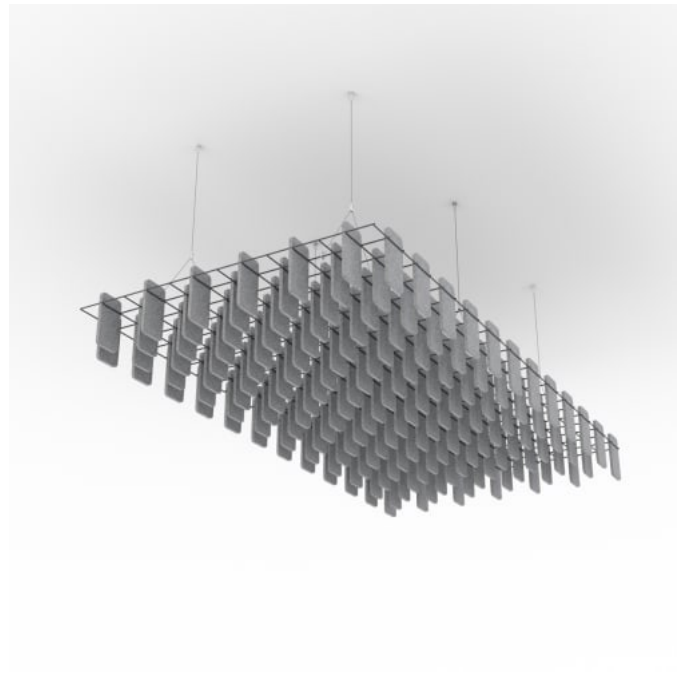

Acoustics » Acoustic Baffles

Mesh Baffle Detail Quill Insert

Mesh Baffle Detail Insert

Mesh Baffle Hanger

Mesh Baffle Y-Hanger

MESH BAFFLES LONG OFFSET

Acoustics » Acoustic Baffles

Mesh Baffle Ceiling Anchor

Mesh Baffle Long Offset Perspective

MESH BAFFLES LONG OFFSET

Acoustics » Acoustic Baffles

A perfect balance of acoustics and aesthetics. Zintra Mesh Baffle systems feature Zintra acoustic quills hung from a suspended powder coated mesh. Zintra Mesh Baffles Long Offset showcases striking style and harmonized acoustics in perfect alignment.

✓ Acoustic

✓ Bleach Cleanable

✓ Easy Clean

✓ Easy Install

Description

Mesh Baffles - Long Offset - 156 Quills

Using a unique interconnecting system Zintra Mesh Baffles seamlessly combine style and functionality, providing scalability and cost-effectiveness for wall-to-wall solutions or dynamic focal points.

Made from Zintra, the interchangeable, acoustically tuned 8" (209mm) quills hang from the mesh. Their lightweight materials, clever mounting system and simple mesh connectors make them easy to cut, effortless to hang and simple to configure. Wrap effortlessly around columns, with the ability to be customized on-site for hassle-free installation.