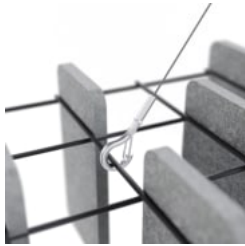

MESH BAFFLES LONG OFFSET

Acoustics » Acoustic Baffles

Mesh Baffles Long Offset

Mesh Baffle Long Offset Configuration

Mesh Baffle Detail

Mesh Baffle Detail Quill

Mesh Baffle Detail Quill Insert

Mesh Baffle Detail Insert

Mesh Baffle Hanger

Mesh Baffle Y-Hanger

Mesh Baffle Ceiling Anchor

Mesh Baffle Long Offset Perspective

MESH BAFFLES LONG OFFSET

Acoustics » Acoustic Baffles

A perfect balance of acoustics and aesthetics. Zintra Mesh Baffle systems feature Zintra acoustic quills hung from a suspended powder coated mesh. Zintra Mesh Baffles Long Offset showcases striking style and harmonized acoustics in perfect alignment.

Made from Zintra, the interchangeable, acoustically tuned 8" (209mm) quills hang from the mesh. Their lightweight materials, clever mounting system and simple mesh connectors make them easy to cut, effortless to hang and simple to configure. Wrap effortlessly around columns, with the ability to be customized on-site for hassle-free installation.

The Mesh Baffles hang from the ceiling using Y-Hook Cables, which efficiently distribute weight across the interconnected mesh, and minimise ceiling anchor points. These tactile marvels offer multi-directional coverage, enveloping sound from all angles and achieving an NRC values up to 1.0.