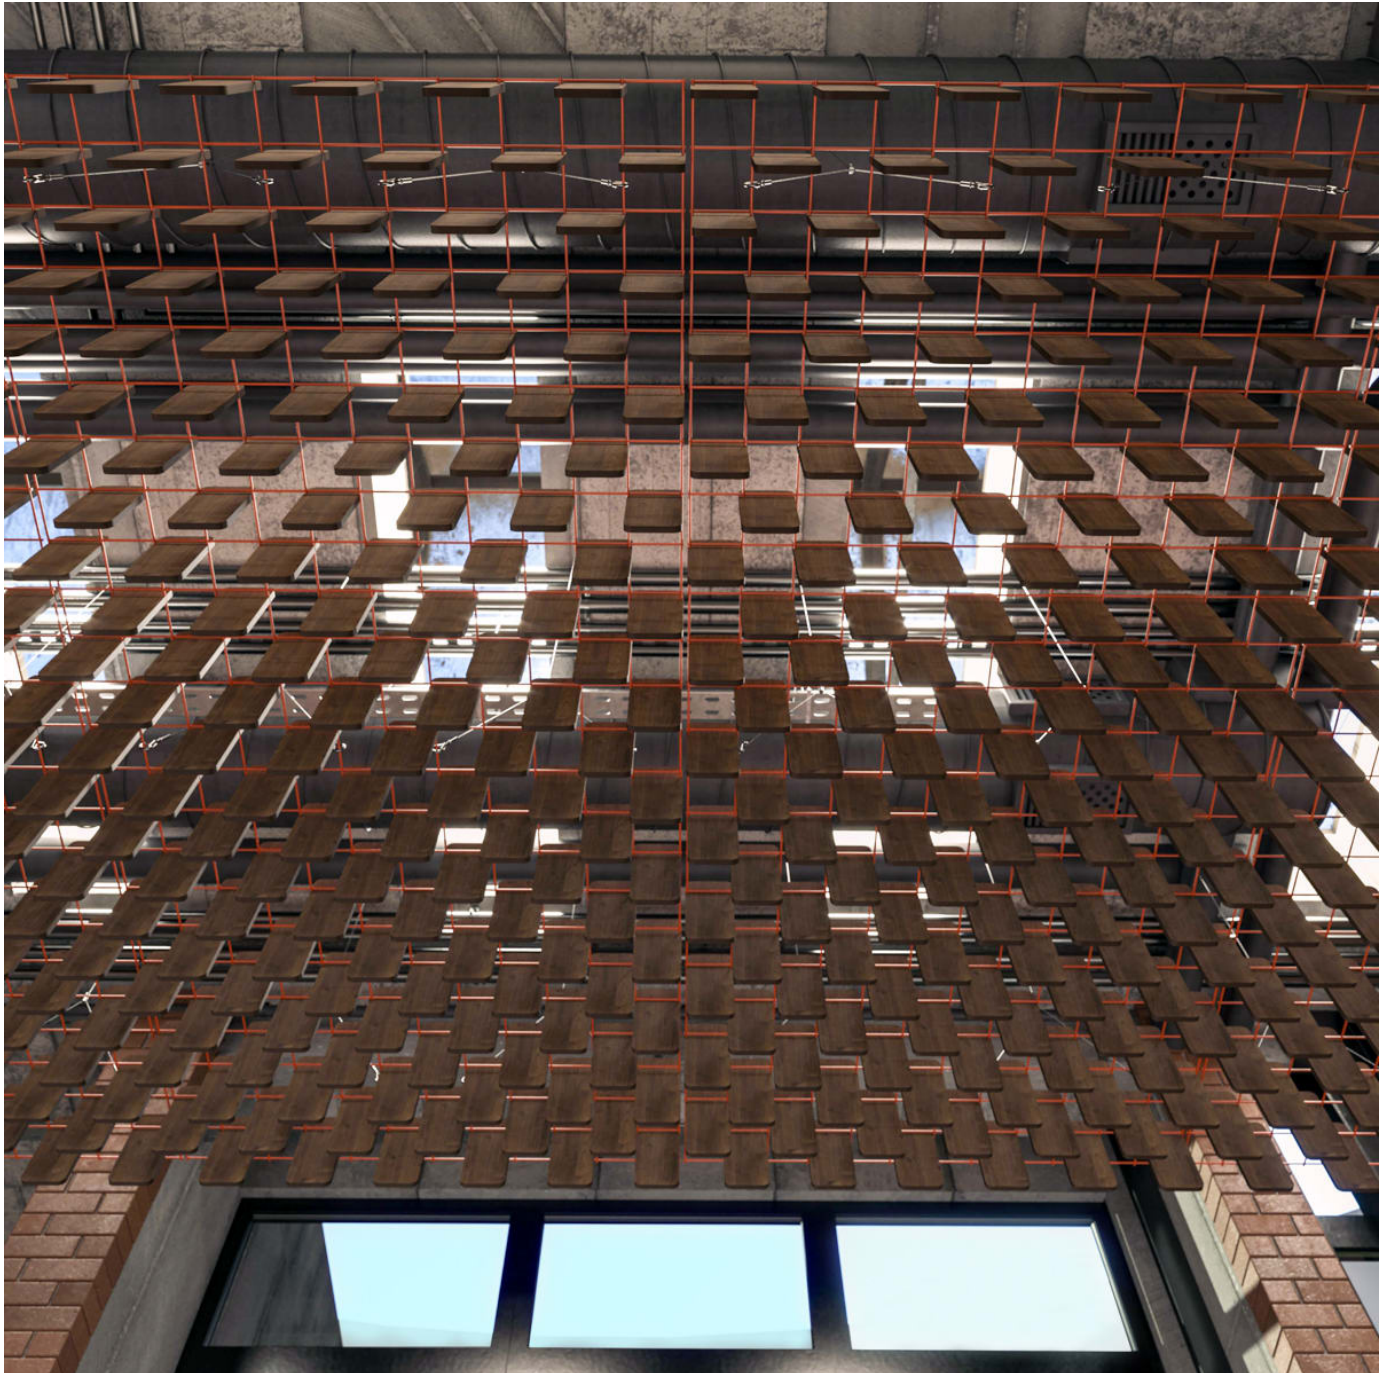

MESH BAFFLES LONG OFFSET

Acoustics » Acoustic Baffles

Brand: **Zintra**

Collection: **Mesh Baffles**

1300 306 399

info@baresque.com.au

baresque.com.au

1 of 10