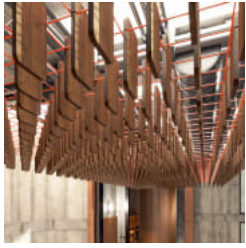

MESH BAFFLES LONG OFFSET

Acoustics » Acoustic Baffles

Mesh Baffles Long Offset