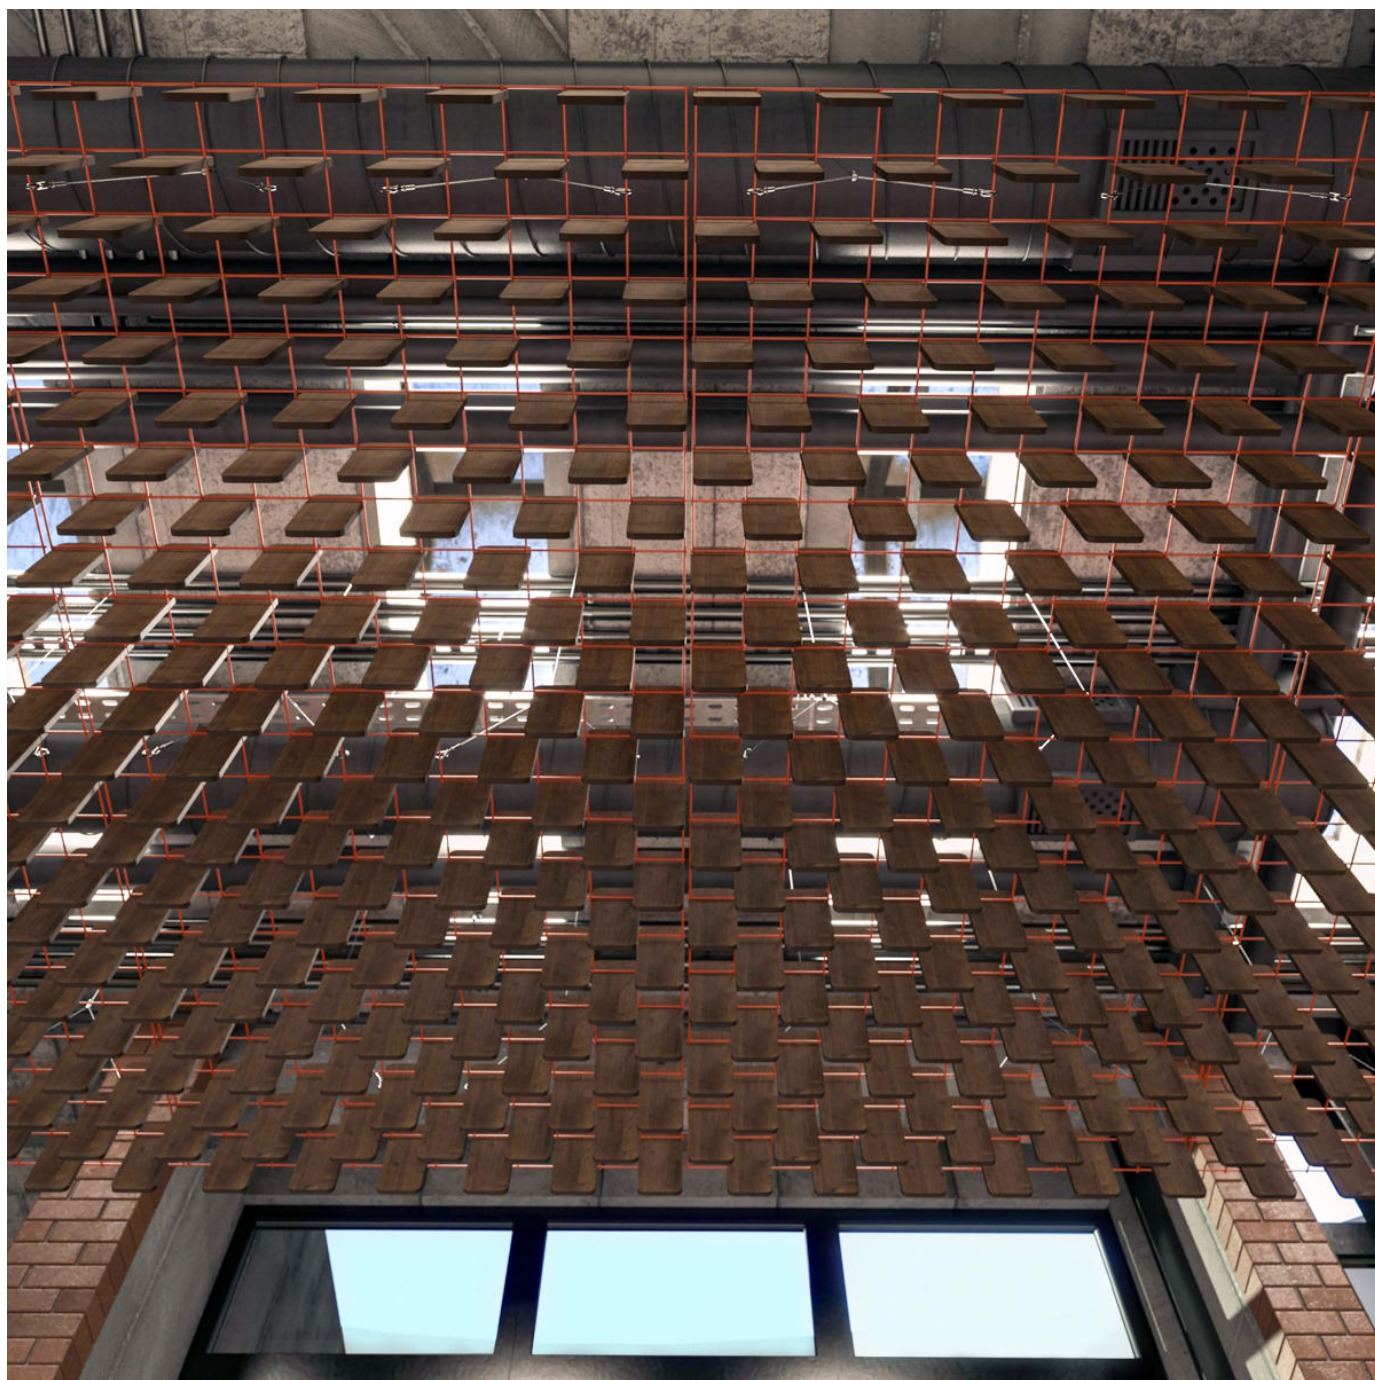

MESH BAFFLES LONG OFFSET

Acoustics » Acoustic Baffles

Brand: **Zintra**

Collection: **Mesh Baffles**

1300 306 399

info@baresque.com.au

baresque.com.au

1 of 10