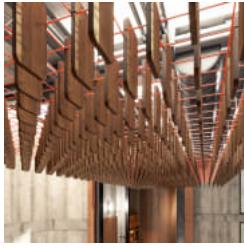

MESH BAFFLES LONG OFFSET

Acoustics » Acoustic Baffles

Mesh Baffles Long Offset