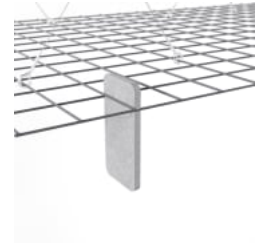

MESH BAFFLES LONG OFFSET

Acoustics » Acoustic Baffles

Mesh Baffles Long Offset

Mesh Baffle Long Offset Configuration

Mesh Baffle Detail

Mesh Baffle Detail Quill

Mesh Baffle Detail Quill Insert

Mesh Baffle Detail Insert

Mesh Baffle Hanger

Mesh Baffle Y-Hanger

Mesh Baffle Ceiling Anchor

Mesh Baffle Long Offset Perspective

MESH BAFFLES LONG OFFSET

Acoustics » Acoustic Baffles

A perfect balance of acoustics and aesthetics. Zintra Mesh Baffle systems feature Zintra acoustic quills hung from a suspended powder coated mesh. Zintra Mesh Baffles Long Offset showcases striking style and harmonized acoustics in perfect alignment.

✓ Acoustic

✓ Bleach Cleanable

✓ Easy Clean

✓ Easy Install

Description

Mesh Baffles - Long Offset - 156 Quills

Using a unique interconnecting system Zintra Mesh Baffles seamlessly combine style and functionality, providing scalability and cost-effectiveness for wall-to-wall solutions or dynamic focal points.

Made from Zintra, the interchangeable, acoustically tuned 8" (209mm) quills hang from the mesh. Their lightweight materials, clever mounting system and simple mesh connectors make them easy to cut, effortless to hang and simple to configure. Wrap effortlessly around columns, with the ability to be customized on-site for hassle-free installation.