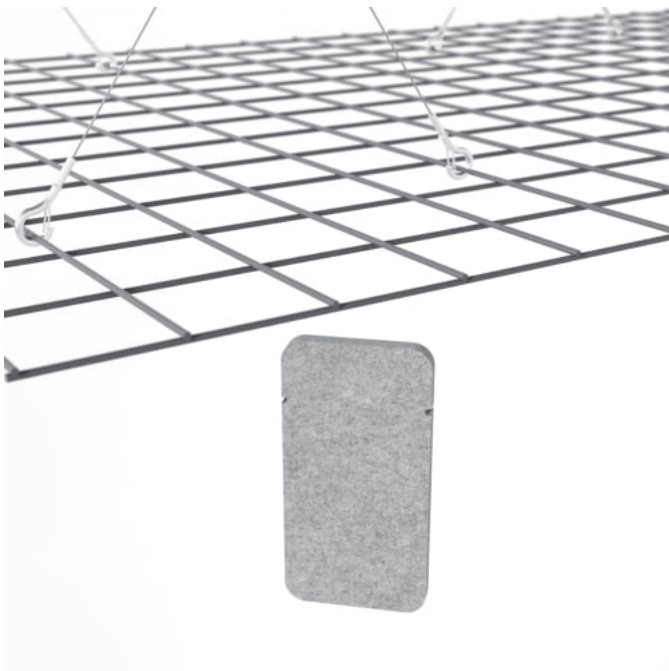

1 of 11

MESH BAFFLES LONG OFFSET

Acoustics » Acoustic Baffles

Mesh Baffles Long Offset

Mesh Baffle Long Offset Configuration

Mesh Baffle Detail

Mesh Baffle Detail Quill

MESH BAFFLES LONG OFFSET

Mesh Baffle Long Offset Perspective

MESH BAFFLES LONG OFFSET

Acoustics » Acoustic Baffles

A perfect balance of acoustics and aesthetics. Zintra Mesh Baffle systems feature Zintra acoustic quills hung from a suspended powder coated mesh. Zintra Mesh Baffles Long Offset showcases striking style and harmonized acoustics in perfect alignment.

✓ Acoustic

✓ Bleach Cleanable

✓ Easy Clean

✓ Easy Install

Description

Mesh Baffles - Long Offset - 156 Quills

Using a unique interconnecting system Zintra Mesh Baffles seamlessly combine style and functionality, providing scalability and cost-effectiveness for wall-to-wall solutions or dynamic focal points.

Made from Zintra, the interchangeable, acoustically tuned 8" (209mm) quills hang from the mesh. Their lightweight materials, clever mounting system and simple mesh connectors make them easy to cut, effortless to hang and simple to configure. Wrap effortlessly around columns, with the ability to be customized on-site for hassle-free installation.