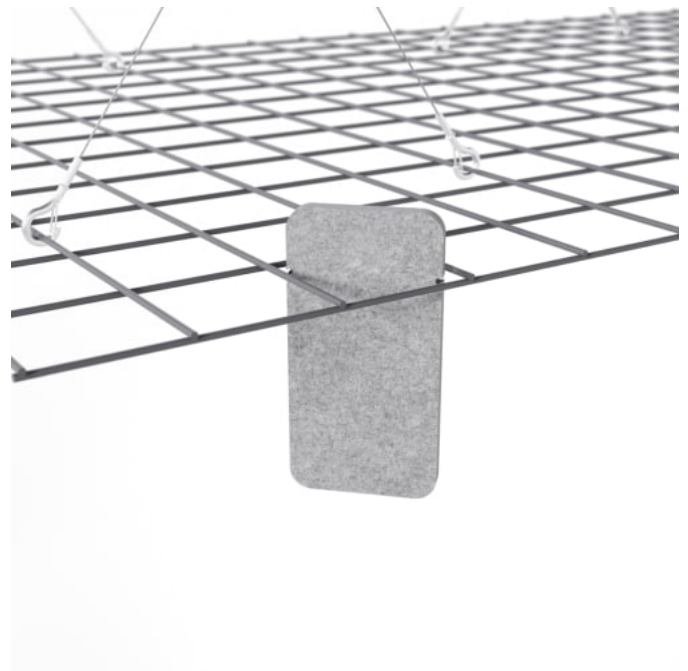

1 of 11

MESH BAFFLES LONG OFFSET

Acoustics » Acoustic Baffles

Mesh Baffles Long Offset

Mesh Baffle Long Offset Configuration

Mesh Baffle Detail

Mesh Baffle Detail Quill

MESH BAFFLES LONG OFFSET

Mesh Baffle Long Offset Perspective

MESH BAFFLES LONG OFFSET

Acoustics » Acoustic Baffles

A perfect balance of acoustics and aesthetics. Zintra Mesh Baffle systems feature Zintra acoustic quills hung from a suspended powder coated mesh. Zintra Mesh Baffles Long Offset showcases striking style and harmonized acoustics in perfect alignment.

✓ Acoustic

✓ Bleach Cleanable

✓ Easy Clean

✓ Easy Install

Description

Mesh Baffles - Long Offset - 156 Quills

Using a unique interconnecting system Zintra Mesh Baffles seamlessly combine style and functionality, providing scalability and cost-effectiveness for wall-to-wall solutions or dynamic focal points.

Made from Zintra, the interchangeable, acoustically tuned 8" (209mm) quills hang from the mesh. Their lightweight materials, clever mounting system and simple mesh connectors make them easy to cut, effortless to hang and simple to configure. Wrap effortlessly around columns, with the ability to be customized on-site for hassle-free installation.