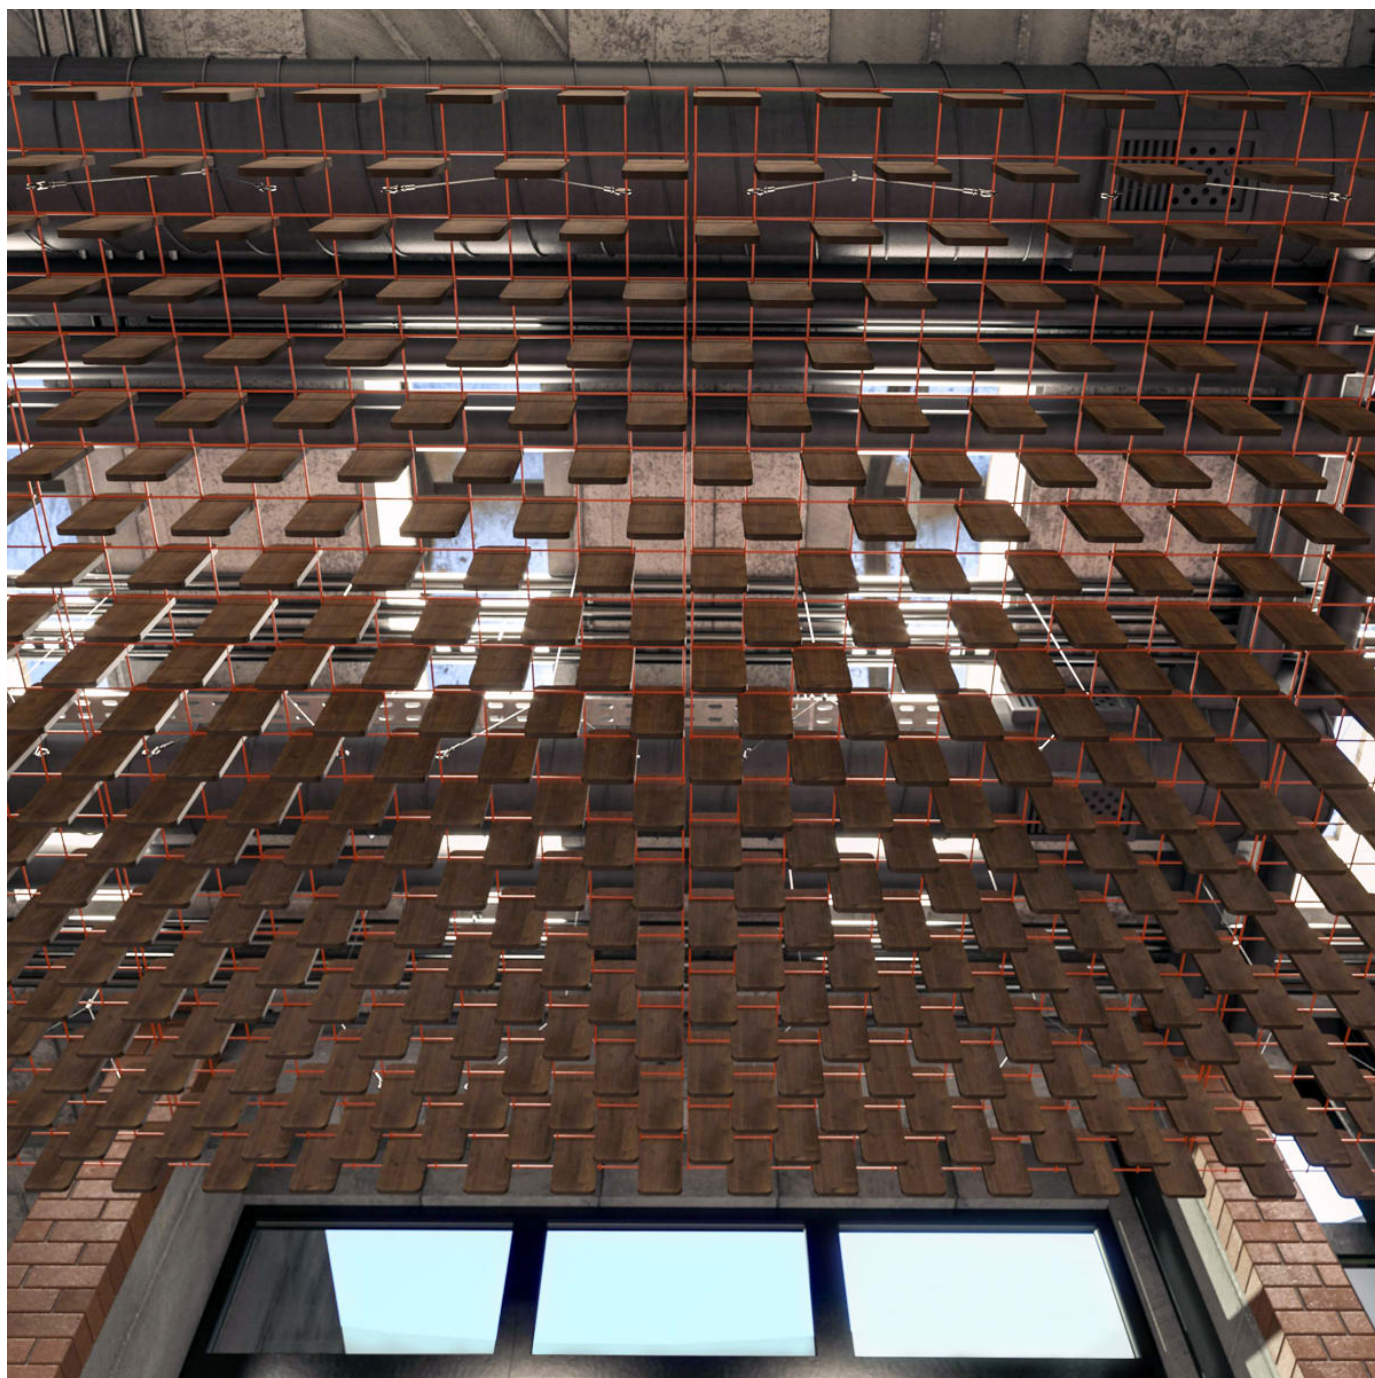

MESH BAFFLES LONG OFFSET

Acoustics » Acoustic Baffles

Brand: **Zintra**

Collection: **Mesh Baffles**

1300 306 399

info@baresque.com.au

baresque.com.au

1 of 10