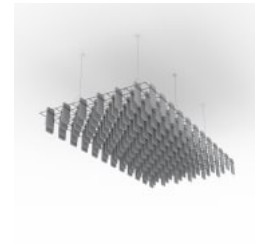

MESH BAFFLES LONG OFFSET

Acoustics » Acoustic Baffles

Mesh Baffles Long Offset

Mesh Baffle Long Offset Configuration

Mesh Baffle Detail

Mesh Baffle Detail Quill

Mesh Baffle Detail Quill Insert

Mesh Baffle Detail Insert

Mesh Baffle Hanger

Mesh Baffle Y-Hanger

Mesh Baffle Ceiling Anchor

Mesh Baffle Long Offset Perspective

MESH BAFFLES LONG OFFSET

Acoustics » Acoustic Baffles

A perfect balance of acoustics and aesthetics. Zintra Mesh Baffle systems feature Zintra acoustic quills hung from a suspended powder coated mesh. Zintra Mesh Baffles Long Offset showcases striking style and harmonized acoustics in perfect alignment.

Made from Zintra, the interchangeable, acoustically tuned 8" (209mm) quills hang from the mesh. Their lightweight materials, clever mounting system and simple mesh connectors make them easy to cut, effortless to hang and simple to configure. Wrap effortlessly around columns, with the ability to be customized on-site for hassle-free installation.

The Mesh Baffles hang from the ceiling using Y-Hook Cables, which efficiently distribute weight across the interconnected mesh, and minimise ceiling anchor points. These tactile marvels offer multi-directional coverage, enveloping sound from all angles and achieving an NRC values up to 1.0.