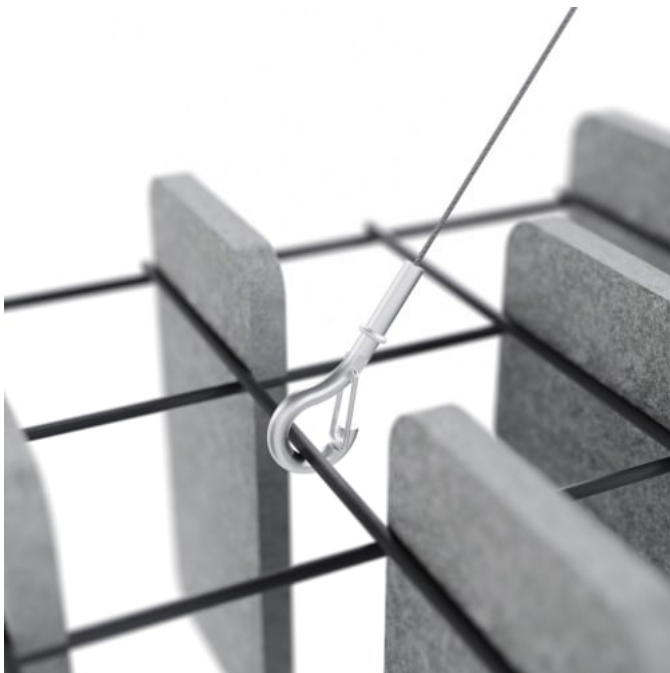

Acoustics » Acoustic Baffles

Mesh Baffle Detail Quill Insert

Mesh Baffle Detail Insert

Mesh Baffle Hanger

Mesh Baffle Y-Hanger

MESH BAFFLES LONG OFFSET

Acoustics » Acoustic Baffles

Mesh Baffle Ceiling Anchor

Mesh Baffle Long Offset Perspective

MESH BAFFLES LONG OFFSET

Acoustics » Acoustic Baffles

A perfect balance of acoustics and aesthetics. Zintra Mesh Baffle systems feature Zintra acoustic quills hung from a suspended powder coated mesh. Zintra Mesh Baffles Long Offset showcases striking style and harmonized acoustics in perfect alignment.

Made from Zintra, the interchangeable, acoustically tuned 8" (209mm) quills hang from the mesh. Their lightweight materials, clever mounting system and simple mesh connectors make them easy to cut, effortless to hang and simple to configure. Wrap effortlessly around columns, with the ability to be customized on-site for hassle-free installation.

The Mesh Baffles hang from the ceiling using Y-Hook Cables, which efficiently distribute weight across the interconnected mesh, and minimise ceiling anchor points. These tactile marvels offer multi-directional coverage, enveloping sound from all angles and achieving an NRC values up to 1.0.