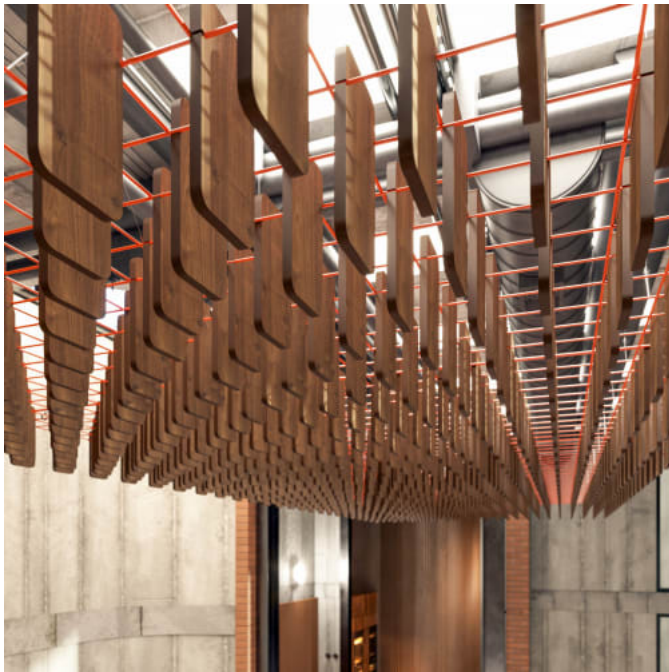

MESH BAFFLES LONG OFFSET

Acoustics » Acoustic Baffles

Mesh Baffles Long Offset