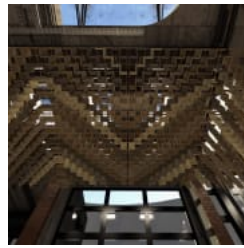

MESH BAFFLES HERRINGBONE

Acoustics » Acoustic Baffles

Mesh Baffles
Herringbone
Hospitality

Mesh Baffles
Herringbone
Detail

Mesh Baffles
Herringbone
Bottom
View

Mesh Baffle
Herringbone
Configuration

Mesh Baffle Detail

Mesh Baffle Detail Quill

Mesh Baffle Quill Insert

Mesh Baffles Detail
Install

Mesh Baffle Hanger

Mesh Baffle Y-Hanger

Mesh Baffle Ceiling
Anchor

Mesh Baffles
Herringbone
Perspective

MESH BAFFLES HERRINGBONE

Using a unique interconnecting system Zintra Mesh Baffles seamlessly combine style and functionality, providing scalability and cost-effectiveness for wall-to-wall solutions or dynamic focal points.

Made from Zintra, the interchangeable, acoustically tuned 8" (209mm) quills hang from the mesh. Their lightweight materials, clever mounting system and simple mesh connectors make them easy to cut, effortless to hang and simple to configure. Wrap effortlessly around columns, with the ability to be customized on-site for hassle-free installation.