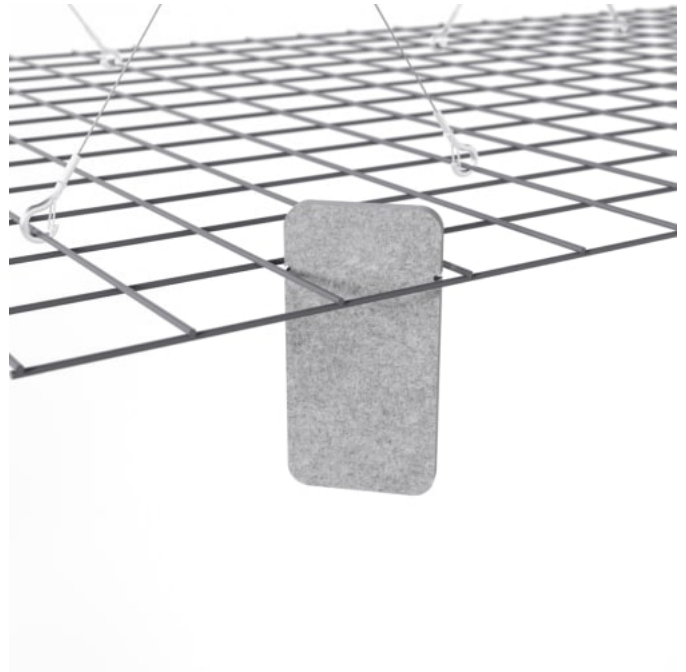

Mesh Baffle Herringbone Configuration

Mesh Baffle Detail Quill