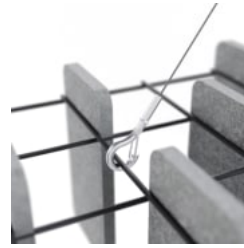

Mesh Baffle Detail

Mesh Baffle Detail Quill

Mesh Baffle Quill Insert

Mesh Baffles Detail  
Install

Mesh Baffle Hanger

Mesh Baffle Y-Hanger

Mesh Baffle Ceiling  
Anchor

Mesh Baffles  
Herringbone  
Perspective

The Mesh Baffles hang from the ceiling using Y-Hook Cables, which efficiently distribute weight across the interconnected mesh, and minimise ceiling anchor points. These tactile marvels offer multi-directional coverage, enveloping sound from all angles and achieving an NRC values up to 1.0.