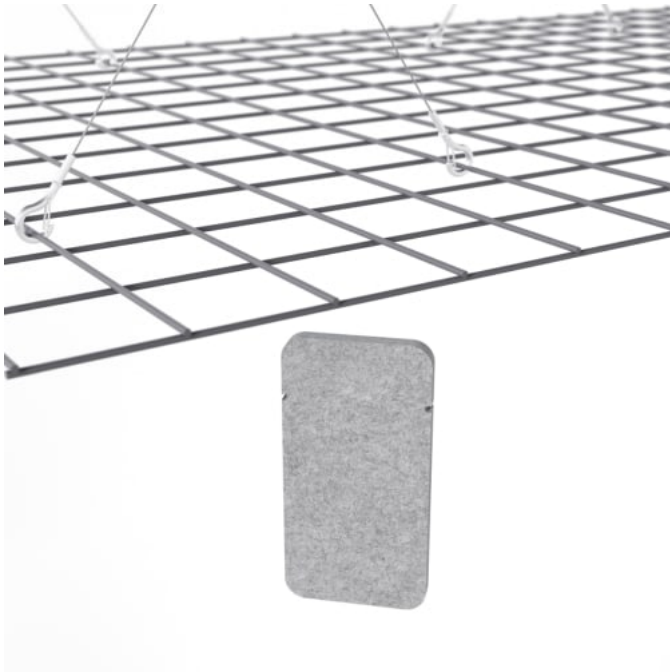

MESH BAFFLES HERRINGBONE

Acoustics » Acoustic Baffles

Mesh Baffle Detail