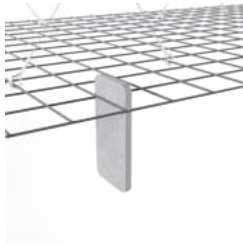

MESH BAFFLES HERRINGBONE

Acoustics » Acoustic Baffles

Mesh Baffles
Herringbone
Hospitality

Mesh Baffles
Herringbone
Detail

Mesh Baffles
Herringbone
Bottom
View

Mesh Baffle
Herringbone
Configuration

Mesh Baffle Detail

Mesh Baffle Detail Quill

Mesh Baffle Quill Insert

Mesh Baffles Detail
Install

Mesh Baffle Hanger

Mesh Baffle Y-Hanger

Mesh Baffle Ceiling
Anchor

Mesh Baffles
Herringbone
Perspective

MESH BAFFLES HERRINGBONE

Using a unique interconnecting system Zintra Mesh Baffles seamlessly combine style and functionality, providing scalability and cost-effectiveness for wall-to-wall solutions or dynamic focal points.

Made from Zintra, the interchangeable, acoustically tuned 8" (209mm) quills hang from the mesh. Their lightweight materials, clever mounting system and simple mesh connectors make them easy to cut, effortless to hang and simple to configure. Wrap effortlessly around columns, with the ability to be customized on-site for hassle-free installation.

The Mesh Baffles hang from the ceiling using Y-Hook Cables, which efficiently distribute weight across the interconnected mesh, and minimise ceiling anchor points. These tactile marvels offer multi-directional coverage, enveloping sound from all angles and achieving an NRC values up to 1.0.