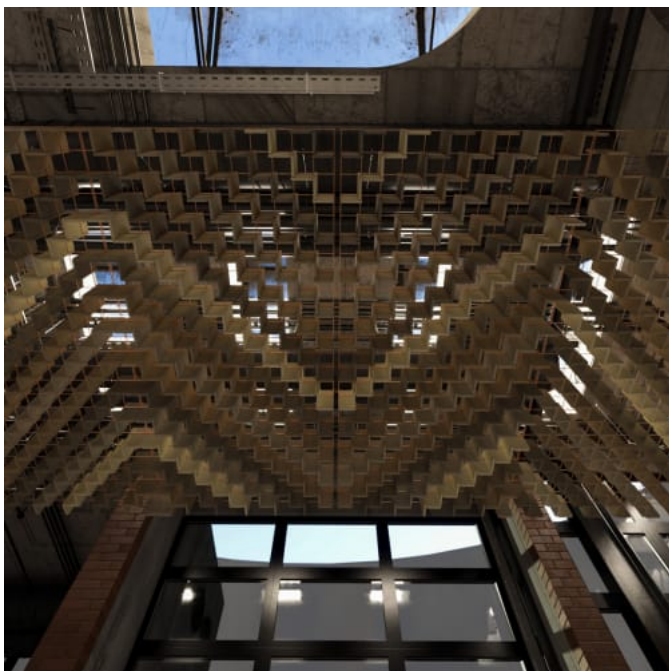

1 of 11

MESH BAFFLES HERRINGBONE

Acoustics » Acoustic Baffles

Mesh Baffles Herringbone Hospitality

Mesh Baffles Herringbone Detail

Mesh Baffles Herringbone Bottom View

Mesh Baffle Herringbone Configuration

MESH BAFFLES HERRINGBONE

Using a unique interconnecting system Zintra Mesh Baffles seamlessly combine style and functionality, providing scalability and cost-effectiveness for wall-to-wall solutions or dynamic focal points.

Made from Zintra, the interchangeable, acoustically tuned 8" (209mm) quills hang from the mesh. Their lightweight materials, clever mounting system and simple mesh connectors make them easy to cut, effortless to hang and simple to configure. Wrap effortlessly around columns, with the ability to be customized on-site for hassle-free installation.