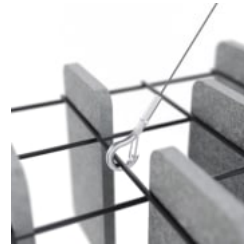

Mesh Baffle Detail

Mesh Baffle Detail Quill

Mesh Baffle Quill Insert

Mesh Baffles Detail  
Install

Mesh Baffle Hanger

Mesh Baffle Y-Hanger

Mesh Baffle Ceiling  
Anchor

Mesh Baffles  
Herringbone  
Perspective

# MESH BAFFLES HERRINGBONE

Acoustics » Acoustic Baffles

A perfect balance of acoustics and aesthetics. Zintra Mesh Baffle systems feature Zintra acoustic quills hung from a suspended powder coated mesh. Zintra Mesh Baffles Herringbone is a nod to the timeless classic, the Herringbone motif.

The Mesh Baffles hang from the ceiling using Y-Hook Cables, which efficiently distribute weight across the interconnected mesh, and minimise ceiling anchor points. These tactile marvels offer multi-directional coverage, enveloping sound from all angles and achieving an NRC values up to 1.0.