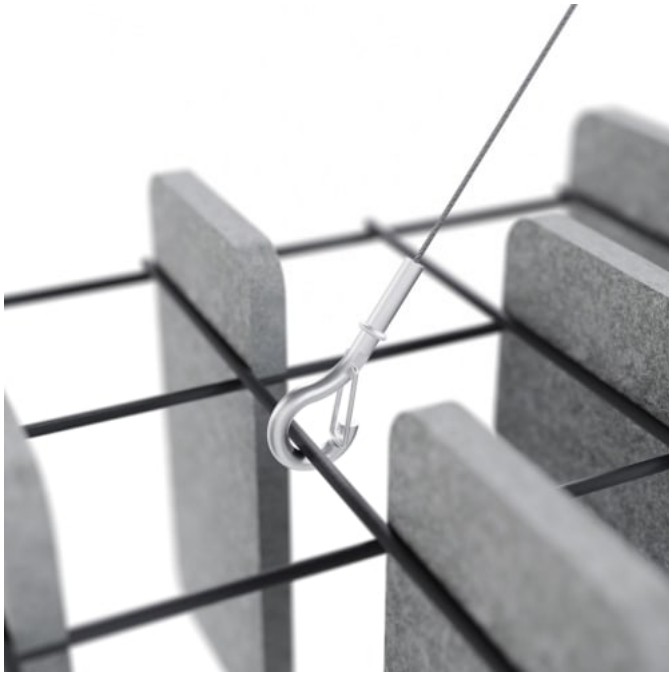

Acoustics » Acoustic Baffles

Mesh Baffle Detail

Mesh Baffle Detail Quill

Mesh Baffle Quill Insert

Mesh Baffles Detail Install

MESH BAFFLES HERRINGBONE

Acoustics » Acoustic Baffles

Mesh Baffle Hanger

Mesh Baffle Y-Hanger

Mesh Baffle Ceiling Anchor

Mesh Baffles Herringbone Perspective

MESH BAFFLES HERRINGBONE

Acoustics » Acoustic Baffles

A perfect balance of acoustics and aesthetics. Zintra Mesh Baffle systems feature Zintra acoustic quills hung from a suspended powder coated mesh. Zintra Mesh Baffles Herringbone is a nod to the timeless classic, the Herringbone motif.

Using a unique interconnecting system Zintra Mesh Baffles seamlessly combine style and functionality, providing scalability and cost-effectiveness for wall-to-wall solutions or dynamic focal points.

Made from Zintra, the interchangeable, acoustically tuned 8" (209mm) quills hang from the mesh. Their lightweight materials, clever mounting system and simple mesh connectors make them easy to cut, effortless to hang and simple to configure. Wrap effortlessly around columns, with the ability to be customized on-site for hassle-free installation.

The Mesh Baffles hang from the ceiling using Y-Hook Cables, which efficiently distribute weight across the interconnected mesh, and minimise ceiling anchor points. These tactile marvels offer multi-directional coverage, enveloping sound from all angles and achieving an NRC values up to 1.0.