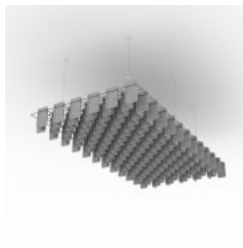

MESH BAFFLES HERRINGBONE

Acoustics » Acoustic Baffles

Mesh Baffles
Herringbone
Hospitality

Mesh Baffles
Herringbone
Detail

Mesh Baffles
Herringbone
Bottom
View

Mesh Baffle
Herringbone
Configuration

Mesh Baffle Detail

Mesh Baffle Detail Quill

Mesh Baffle Quill Insert

Mesh Baffles Detail
Install

Mesh Baffle Hanger

Mesh Baffle Y-Hanger

Mesh Baffle Ceiling
Anchor

Mesh Baffles
Herringbone
Perspective

MESH BAFFLES HERRINGBONE

Using a unique interconnecting system Zintra Mesh Baffles seamlessly combine style and functionality, providing scalability and cost-effectiveness for wall-to-wall solutions or dynamic focal points.

Made from Zintra, the interchangeable, acoustically tuned 8" (209mm) quills hang from the mesh. Their lightweight materials, clever mounting system and simple mesh connectors make them easy to cut, effortless to hang and simple to configure. Wrap effortlessly around columns, with the ability to be customized on-site for hassle-free installation.