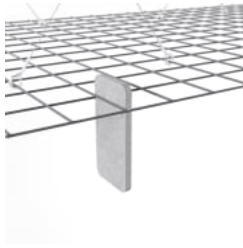

MESH BAFFLES HERRINGBONE

Acoustics » Acoustic Baffles

Mesh Baffles
Herringbone
Hospitality

Mesh Baffles
Herringbone Detail

Mesh Baffles
Herringbone Bottom
View

Mesh Baffle
Herringbone
Configuration

Mesh Baffle Detail

Mesh Baffle Detail Quill

Mesh Baffle Quill Insert

Mesh Baffles Detail
Install

Mesh Baffle Hanger

Mesh Baffle Y-Hanger

Mesh Baffle Ceiling
Anchor

Mesh Baffles
Herringbone
Perspective

MESH BAFFLES HERRINGBONE

Using a unique interconnecting system Zintra Mesh Baffles seamlessly combine style and functionality, providing scalability and cost-effectiveness for wall-to-wall solutions or dynamic focal points.

Made from Zintra, the interchangeable, acoustically tuned 8" (209mm) quills hang from the mesh. Their lightweight materials, clever mounting system and simple mesh connectors make them easy to cut, effortless to hang and simple to configure. Wrap effortlessly around columns, with the ability to be customized on-site for hassle-free installation.

The Mesh Baffles hang from the ceiling using Y-Hook Cables, which efficiently distribute weight across the interconnected mesh, and minimise ceiling anchor points. These tactile marvels offer multi-directional coverage, enveloping sound from all angles and achieving an NRC values up to 1.0.