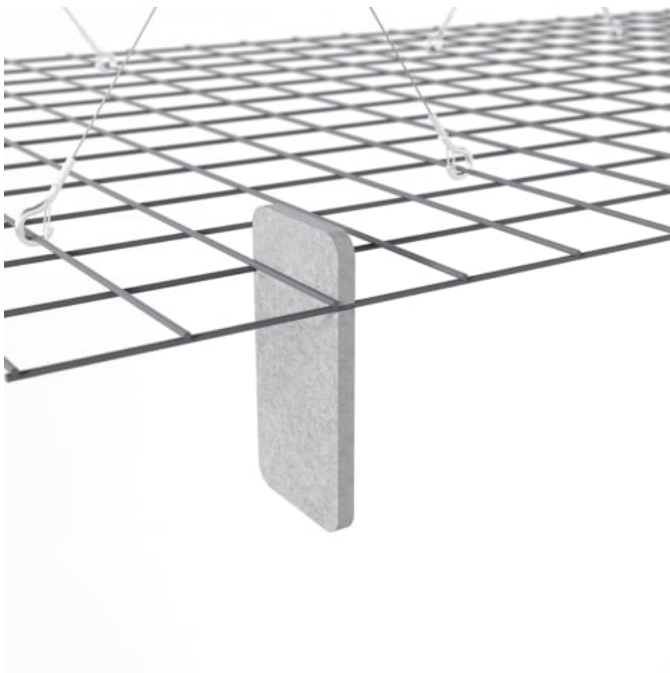

Mesh Baffle Quill Insert