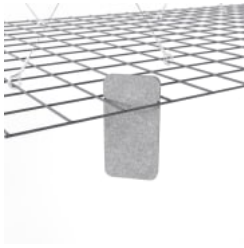

MESH BAFFLES HERRINGBONE

Acoustics » Acoustic Baffles

Mesh Baffles
Herringbone
Hospitality

Mesh Baffles
Herringbone
Detail

Mesh Baffles
Herringbone
Bottom
View

Mesh Baffle
Herringbone
Configuration

Mesh Baffle Detail

Mesh Baffle Detail Quill

Mesh Baffle Quill Insert

Mesh Baffles Detail
Install

Mesh Baffle Hanger

Mesh Baffle Y-Hanger

Mesh Baffle Ceiling
Anchor

Mesh Baffles
Herringbone
Perspective

MESH BAFFLES HERRINGBONE

Using a unique interconnecting system Zintra Mesh Baffles seamlessly combine style and functionality, providing scalability and cost-effectiveness for wall-to-wall solutions or dynamic focal points.

Made from Zintra, the interchangeable, acoustically tuned 8" (209mm) quills hang from the mesh. Their lightweight materials, clever mounting system and simple mesh connectors make them easy to cut, effortless to hang and simple to configure. Wrap effortlessly around columns, with the ability to be customized on-site for hassle-free installation.