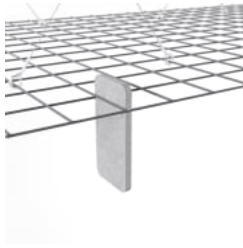

# MESH BAFFLES HERRINGBONE

Acoustics » Acoustic Baffles

Mesh Baffles  
Herringbone  
Hospitality

Mesh Baffles  
Herringbone  
Detail

Mesh Baffles  
Herringbone  
Bottom  
View

Mesh Baffle  
Herringbone  
Configuration

Mesh Baffle Detail

Mesh Baffle Detail Quill

Mesh Baffle Quill Insert

Mesh Baffles Detail  
Install

Mesh Baffle Hanger

Mesh Baffle Y-Hanger

Mesh Baffle Ceiling  
Anchor

Mesh Baffles  
Herringbone  
Perspective

Made from Zintra, the interchangeable, acoustically tuned 8" (209mm) quills hang from the mesh. Their lightweight materials, clever mounting system and simple mesh connectors make them easy to cut, effortless to hang and simple to configure. Wrap effortlessly around columns, with the ability to be customized on-site for hassle-free installation.