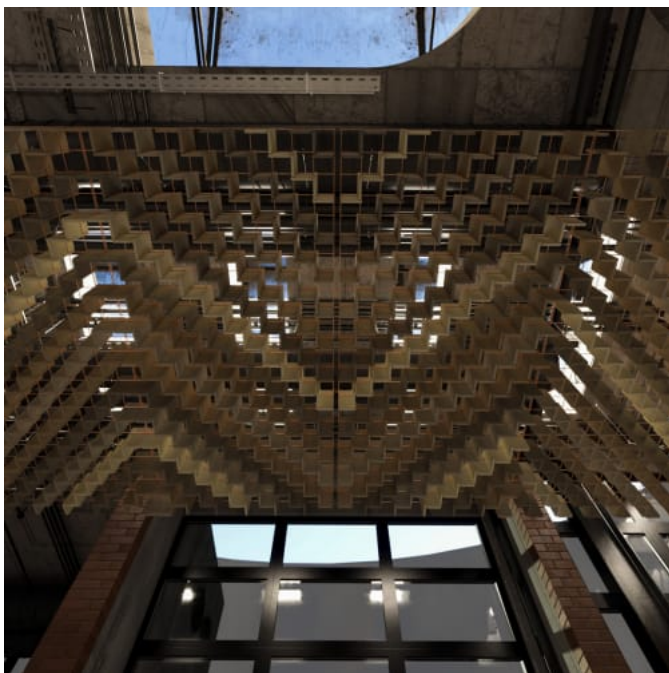

1 of 11

MESH BAFFLES HERRINGBONE

Acoustics » Acoustic Baffles

Mesh Baffles Herringbone Hospitality

Mesh Baffles Herringbone Detail

Mesh Baffles Herringbone Bottom View

Mesh Baffle Herringbone Configuration

MESH BAFFLES HERRINGBONE

Using a unique interconnecting system Zintra Mesh Baffles seamlessly combine style and functionality, providing scalability and cost-effectiveness for wall-to-wall solutions or dynamic focal points.

Made from Zintra, the interchangeable, acoustically tuned 8" (209mm) quills hang from the mesh. Their lightweight materials, clever mounting system and simple mesh connectors make them easy to cut, effortless to hang and simple to configure. Wrap effortlessly around columns, with the ability to be customized on-site for hassle-free installation.