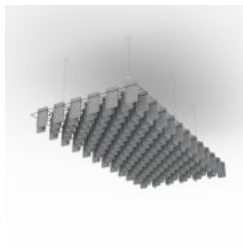

MESH BAFFLES HERRINGBONE

Acoustics » Acoustic Baffles

Mesh Baffles
Herringbone
Hospitality

Mesh Baffles
Herringbone Detail

Mesh Baffles
Herringbone Bottom
View

Mesh Baffle
Herringbone
Configuration

Mesh Baffle Detail

Mesh Baffle Detail Quill

Mesh Baffle Quill Insert

Mesh Baffles Detail
Install

Mesh Baffle Hanger

Mesh Baffle Y-Hanger

Mesh Baffle Ceiling
Anchor

Mesh Baffles
Herringbone
Perspective

MESH BAFFLES HERRINGBONE

Using a unique interconnecting system Zintra Mesh Baffles seamlessly combine style and functionality, providing scalability and cost-effectiveness for wall-to-wall solutions or dynamic focal points.

Made from Zintra, the interchangeable, acoustically tuned 8" (209mm) quills hang from the mesh. Their lightweight materials, clever mounting system and simple mesh connectors make them easy to cut, effortless to hang and simple to configure. Wrap effortlessly around columns, with the ability to be customized on-site for hassle-free installation.