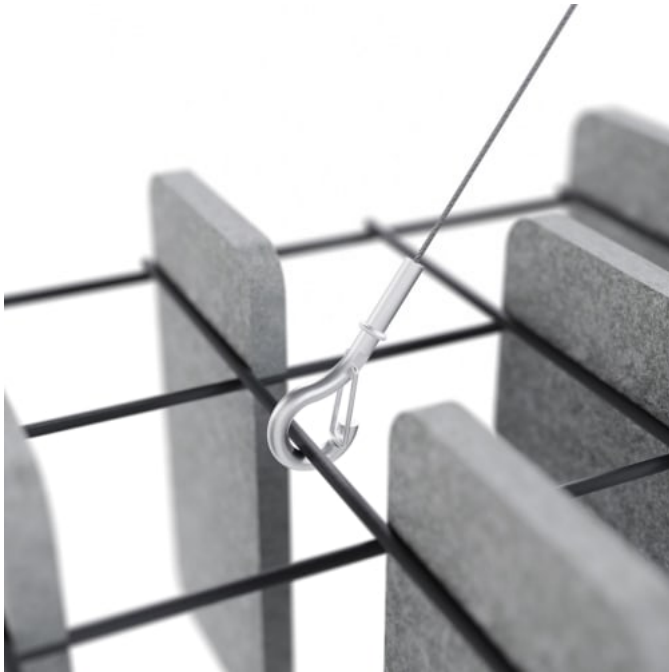

Acoustics » Acoustic Baffles

Mesh Baffle Detail

Mesh Baffle Detail Quill

Mesh Baffle Quill Insert

Mesh Baffles Detail Install

MESH BAFFLES HERRINGBONE

Acoustics » Acoustic Baffles

Mesh Baffle Hanger

Mesh Baffle Y-Hanger

Mesh Baffle Ceiling Anchor

Mesh Baffles Herringbone Perspective

MESH BAFFLES HERRINGBONE

Acoustics » Acoustic Baffles

A perfect balance of acoustics and aesthetics. Zintra Mesh Baffle systems feature Zintra acoustic quills hung from a suspended powder coated mesh. Zintra Mesh Baffles Herringbone is a nod to the timeless classic, the Herringbone motif.

Using a unique interconnecting system Zintra Mesh Baffles seamlessly combine style and functionality, providing scalability and cost-effectiveness for wall-to-wall solutions or dynamic focal points.

Made from Zintra, the interchangeable, acoustically tuned 8" (209mm) quills hang from the mesh. Their lightweight materials, clever mounting system and simple mesh connectors make them easy to cut, effortless to hang and simple to configure. Wrap effortlessly around columns, with the ability to be customized on-site for hassle-free installation.

The Mesh Baffles hang from the ceiling using Y-Hook Cables, which efficiently distribute weight across the interconnected mesh, and minimise ceiling anchor points. These tactile marvels offer multi-directional coverage, enveloping sound from all angles and achieving an NRC values up to 1.0.