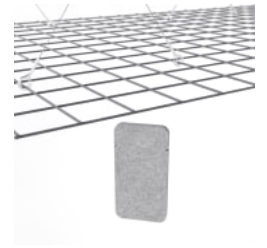

MESH BAFFLES HERRINGBONE

Acoustics » Acoustic Baffles

Mesh Baffles
Herringbone
Hospitality

Mesh Baffles
Herringbone Detail

Mesh Baffles
Herringbone Bottom
View

Mesh Baffle
Herringbone
Configuration

Mesh Baffle Detail

Mesh Baffle Detail Quill

Mesh Baffle Quill Insert

Mesh Baffles Detail
Install

Mesh Baffle Hanger

Mesh Baffle Y-Hanger

Mesh Baffle Ceiling
Anchor

Mesh Baffles
Herringbone
Perspective

MESH BAFFLES HERRINGBONE

Using a unique interconnecting system Zintra Mesh Baffles seamlessly combine style and functionality, providing scalability and cost-effectiveness for wall-to-wall solutions or dynamic focal points.

Made from Zintra, the interchangeable, acoustically tuned 8" (209mm) quills hang from the mesh. Their lightweight materials, clever mounting system and simple mesh connectors make them easy to cut, effortless to hang and simple to configure. Wrap effortlessly around columns, with the ability to be customized on-site for hassle-free installation.