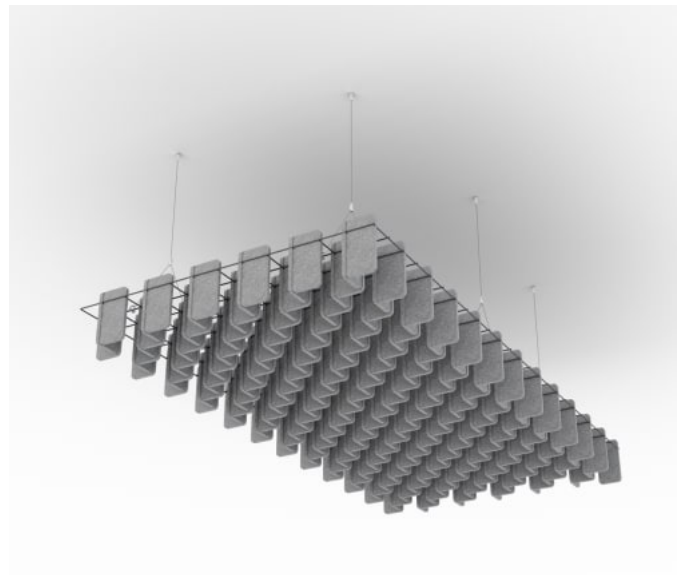

Acoustics » Acoustic Baffles

Mesh Baffle Detail

Mesh Baffle Detail Quill

Mesh Baffle Quill Insert

Mesh Baffles Detail Install

MESH BAFFLES HERRINGBONE

Acoustics » Acoustic Baffles

Mesh Baffle Hanger

Mesh Baffle Y-Hanger

Mesh Baffle Ceiling Anchor

Mesh Baffles Herringbone Perspective

MESH BAFFLES HERRINGBONE

Acoustics » Acoustic Baffles

A perfect balance of acoustics and aesthetics. Zintra Mesh Baffle systems feature Zintra acoustic quills hung from a suspended powder coated mesh. Zintra Mesh Baffles Herringbone is a nod to the timeless classic, the Herringbone motif.

Using a unique interconnecting system Zintra Mesh Baffles seamlessly combine style and functionality, providing scalability and cost-effectiveness for wall-to-wall solutions or dynamic focal points.

Made from Zintra, the interchangeable, acoustically tuned 8" (209mm) quills hang from the mesh. Their lightweight materials, clever mounting system and simple mesh connectors make them easy to cut, effortless to hang and simple to configure. Wrap effortlessly around columns, with the ability to be customized on-site for hassle-free installation.

The Mesh Baffles hang from the ceiling using Y-Hook Cables, which efficiently distribute weight across the interconnected mesh, and minimise ceiling anchor points. These tactile marvels offer multi-directional coverage, enveloping sound from all angles and achieving an NRC values up to 1.0.