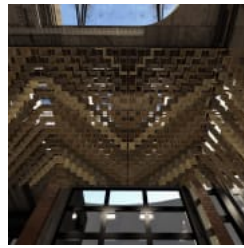

MESH BAFFLES HERRINGBONE

Acoustics » Acoustic Baffles

Mesh Baffles
Herringbone
Hospitality

Mesh Baffles
Herringbone Detail

Mesh Baffles
Herringbone Bottom
View

Mesh Baffle
Herringbone
Configuration

Mesh Baffle Detail

Mesh Baffle Detail Quill

Mesh Baffle Quill Insert

Mesh Baffles Detail
Install

Mesh Baffle Hanger

Mesh Baffle Y-Hanger

Mesh Baffle Ceiling
Anchor

Mesh Baffles
Herringbone
Perspective

MESH BAFFLES HERRINGBONE

Using a unique interconnecting system Zintra Mesh Baffles seamlessly combine style and functionality, providing scalability and cost-effectiveness for wall-to-wall solutions or dynamic focal points.

Made from Zintra, the interchangeable, acoustically tuned 8" (209mm) quills hang from the mesh. Their lightweight materials, clever mounting system and simple mesh connectors make them easy to cut, effortless to hang and simple to configure. Wrap effortlessly around columns, with the ability to be customized on-site for hassle-free installation.