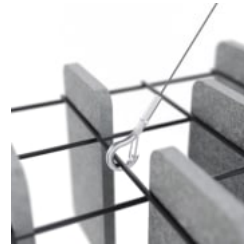

MESH BAFFLES HERRINGBONE

Acoustics » Acoustic Baffles

Mesh Baffles
Herringbone
Hospitality

Mesh Baffles
Herringbone Detail

Mesh Baffles
Herringbone Bottom
View

Mesh Baffle
Herringbone
Configuration

Mesh Baffle Detail

Mesh Baffle Detail Quill

Mesh Baffle Quill Insert

Mesh Baffles Detail
Install

Mesh Baffle Hanger

Mesh Baffle Y-Hanger

Mesh Baffle Ceiling
Anchor

Mesh Baffles
Herringbone
Perspective

MESH BAFFLES HERRINGBONE

Using a unique interconnecting system Zintra Mesh Baffles seamlessly combine style and functionality, providing scalability and cost-effectiveness for wall-to-wall solutions or dynamic focal points.

Made from Zintra, the interchangeable, acoustically tuned 8" (209mm) quills hang from the mesh. Their lightweight materials, clever mounting system and simple mesh connectors make them easy to cut, effortless to hang and simple to configure. Wrap effortlessly around columns, with the ability to be customized on-site for hassle-free installation.

The Mesh Baffles hang from the ceiling using Y-Hook Cables, which efficiently distribute weight across the interconnected mesh, and minimise ceiling anchor points. These tactile marvels offer multi-directional coverage, enveloping sound from all angles and achieving an NRC values up to 1.0.