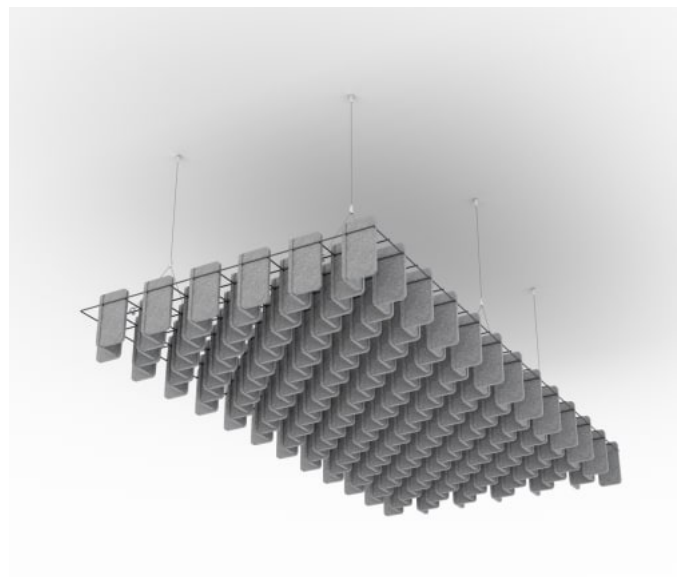

Acoustics » Acoustic Baffles

Mesh Baffle Detail

Mesh Baffle Detail Quill

Mesh Baffle Quill Insert

Mesh Baffles Detail Install

MESH BAFFLES HERRINGBONE

Acoustics » Acoustic Baffles

Mesh Baffle Hanger

Mesh Baffle Y-Hanger

Mesh Baffle Ceiling Anchor

Mesh Baffles Herringbone Perspective

MESH BAFFLES HERRINGBONE

Acoustics » Acoustic Baffles

A perfect balance of acoustics and aesthetics. Zintra Mesh Baffle systems feature Zintra acoustic quills hung from a suspended powder coated mesh. Zintra Mesh Baffles Herringbone is a nod to the timeless classic, the Herringbone motif.

Using a unique interconnecting system Zintra Mesh Baffles seamlessly combine style and functionality, providing scalability and cost-effectiveness for wall-to-wall solutions or dynamic focal points.

Made from Zintra, the interchangeable, acoustically tuned 8" (209mm) quills hang from the mesh. Their lightweight materials, clever mounting system and simple mesh connectors make them easy to cut, effortless to hang and simple to configure. Wrap effortlessly around columns, with the ability to be customized on-site for hassle-free installation.

The Mesh Baffles hang from the ceiling using Y-Hook Cables, which efficiently distribute weight across the interconnected mesh, and minimise ceiling anchor points. These tactile marvels offer multi-directional coverage, enveloping sound from all angles and achieving an NRC values up to 1.0.