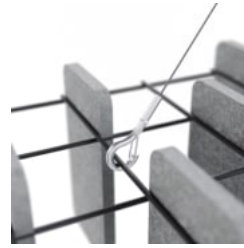

MESH BAFFLES HERRINGBONE

Acoustics » Acoustic Baffles

Mesh Baffles
Herringbone
Hospitality

Mesh Baffles
Herringbone
Detail

Mesh Baffles
Herringbone
Bottom
View

Mesh Baffle
Herringbone
Configuration

Mesh Baffle Detail

Mesh Baffle Detail Quill

Mesh Baffle Quill Insert

Mesh Baffles Detail
Install

Mesh Baffle Hanger

Mesh Baffle Y-Hanger

Mesh Baffle Ceiling
Anchor

Mesh Baffles
Herringbone
Perspective

MESH BAFFLES HERRINGBONE

Using a unique interconnecting system Zintra Mesh Baffles seamlessly combine style and functionality, providing scalability and cost-effectiveness for wall-to-wall solutions or dynamic focal points.

Made from Zintra, the interchangeable, acoustically tuned 8" (209mm) quills hang from the mesh. Their lightweight materials, clever mounting system and simple mesh connectors make them easy to cut, effortless to hang and simple to configure. Wrap effortlessly around columns, with the ability to be customized on-site for hassle-free installation.

The Mesh Baffles hang from the ceiling using Y-Hook Cables, which efficiently distribute weight across the interconnected mesh, and minimise ceiling anchor points. These tactile marvels offer multi-directional coverage, enveloping sound from all angles and achieving an NRC values up to 1.0.