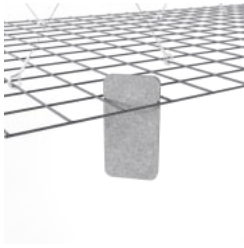

MESH BAFFLES HERRINGBONE

Acoustics » Acoustic Baffles

Mesh Baffles
Herringbone
Hospitality

Mesh Baffles
Herringbone Detail

Mesh Baffles
Herringbone Bottom
View

Mesh Baffle
Herringbone
Configuration

Mesh Baffle Detail

Mesh Baffle Detail Quill

Mesh Baffle Quill Insert

Mesh Baffles Detail
Install

Mesh Baffle Hanger

Mesh Baffle Y-Hanger

Mesh Baffle Ceiling
Anchor

Mesh Baffles
Herringbone
Perspective

MESH BAFFLES HERRINGBONE

Using a unique interconnecting system Zintra Mesh Baffles seamlessly combine style and functionality, providing scalability and cost-effectiveness for wall-to-wall solutions or dynamic focal points.

Made from Zintra, the interchangeable, acoustically tuned 8" (209mm) quills hang from the mesh. Their lightweight materials, clever mounting system and simple mesh connectors make them easy to cut, effortless to hang and simple to configure. Wrap effortlessly around columns, with the ability to be customized on-site for hassle-free installation.