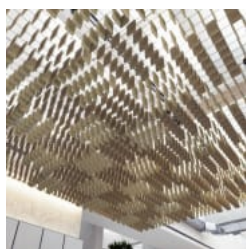

Mesh Baffles
Checked Ivory
Greige 3