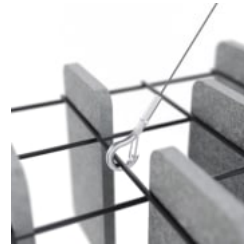

Mesh Baffles
Checked
Configuration

Mesh Baffles Hanger