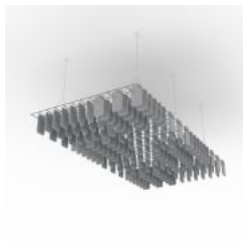

Mesh Baffles
Checked Ivory
Greige 3

Mesh Baffles
Checked
Configuration

Mesh Baffle Detail

Mesh Baffle Detail Quill

Mesh Baffle Detail Quill
Insert

Mesh Baffles Detail
Install

Mesh Baffles Hanger

Mesh Baffle Y-Hanger

Mesh Baffle Ceiling
Anchor

Mesh Baffles
Checked Perspective

MESH BAFFLES CHECKERED

Acoustics » Acoustic Baffles

A perfect balance of acoustics and aesthetics. Zintra Mesh Baffle systems feature Zintra acoustic quills hung from a suspended powder coated mesh. Zintra Mesh Baffles Checkered features quills creatively arranged in a captivating checkerboard design.

✓ Acoustic

✓ Bleach Cleanable

✓ Easy Clean

✓ Easy Install

Description

Made from Zintra, the interchangeable, acoustically tuned 8" (209mm) quills hang from the mesh. Their lightweight materials, clever mounting system and simple mesh connectors make them easy to cut, effortless to hang and simple to configure. Wrap effortlessly around columns, with the ability to be customized on-site for hassle-free installation.

The Mesh Baffles hang from the ceiling using Y-Hook Cables, which efficiently distribute weight across the interconnected mesh, and minimise ceiling anchor points. These tactile marvels offer multi-directional coverage, enveloping sound from all angles and achieving an NRC values up to 1.0.