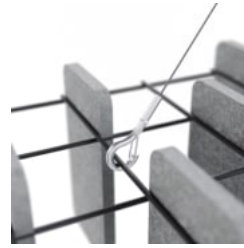

Mesh Baffle Detail

Mesh Baffle Detail Quill

Mesh Baffle Detail Quill  
Insert

Mesh Baffles Detail  
Install

Mesh Baffles Hanger

Mesh Baffle Y-Hanger

Mesh Baffle Ceiling  
Anchor

Mesh Baffles  
Checked Perspective

# MESH BAFFLES CHECKERED

Acoustics » Acoustic Baffles

A perfect balance of acoustics and aesthetics. Zintra Mesh Baffle systems feature Zintra acoustic quills hung from a suspended powder coated mesh. Zintra Mesh Baffles Checkered features quills creatively arranged in a captivating checkerboard design.

## Description

Made from Zintra, the interchangeable, acoustically tuned 8" (209mm) quills hang from the mesh. Their lightweight materials, clever mounting system and simple mesh connectors make them easy to cut, effortless to hang and simple to configure. Wrap effortlessly around columns, with the ability to be customized on-site for hassle-free installation.

The Mesh Baffles hang from the ceiling using Y-Hook Cables, which efficiently distribute weight across the interconnected mesh, and minimise ceiling anchor points. These tactile marvels offer multi-directional coverage, enveloping sound from all angles and achieving an NRC values up to 1.0.