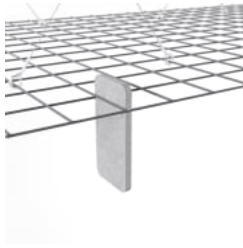

Mesh Baffles
Checked Ivory
Greige 3

Mesh Baffles
Checked
Configuration

Mesh Baffle Detail

Mesh Baffle Detail Quill

Mesh Baffle Detail Quill
Insert

Mesh Baffles Detail
Install

Mesh Baffles Hanger

Mesh Baffle Y-Hanger

Mesh Baffle Ceiling
Anchor

Mesh Baffles
Checked Perspective

MESH BAFFLES CHECKERED

Acoustics » Acoustic Baffles

A perfect balance of acoustics and aesthetics. Zintra Mesh Baffle systems feature Zintra acoustic quills hung from a suspended powder coated mesh. Zintra Mesh Baffles Checkered features quills creatively arranged in a captivating checkerboard design.

✓ Acoustic

✓ Bleach Cleanable

✓ Easy Clean

✓ Easy Install

Description

Made from Zintra, the interchangeable, acoustically tuned 8" (209mm) quills hang from the mesh. Their lightweight materials, clever mounting system and simple mesh connectors make them easy to cut, effortless to hang and simple to configure. Wrap effortlessly around columns, with the ability to be customized on-site for hassle-free installation.

The Mesh Baffles hang from the ceiling using Y-Hook Cables, which efficiently distribute weight across the interconnected mesh, and minimise ceiling anchor points. These tactile marvels offer multi-directional coverage, enveloping sound from all angles and achieving an NRC values up to 1.0.