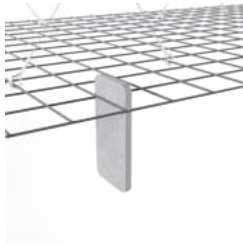

Mesh Baffle Detail

Mesh Baffle Detail Quill

Mesh Baffle Detail Quill  
Insert

Mesh Baffles Detail  
Install

Mesh Baffles Hanger

Mesh Baffle Y-Hanger

Mesh Baffle Ceiling  
Anchor

Mesh Baffles  
Checked Perspective

# MESH BAFFLES CHECKERED

Acoustics » Acoustic Baffles

A perfect balance of acoustics and aesthetics. Zintra Mesh Baffle systems feature Zintra acoustic quills hung from a suspended powder coated mesh. Zintra Mesh Baffles Checkered features quills creatively arranged in a captivating checkerboard design.

## Description

Made from Zintra, the interchangeable, acoustically tuned 8" (209mm) quills hang from the mesh. Their lightweight materials, clever mounting system and simple mesh connectors make them easy to cut, effortless to hang and simple to configure. Wrap effortlessly around columns, with the ability to be customized on-site for hassle-free installation.

The Mesh Baffles hang from the ceiling using Y-Hook Cables, which efficiently distribute weight across the interconnected mesh, and minimise ceiling anchor points. These tactile marvels offer multi-directional coverage, enveloping sound from all angles and achieving an NRC values up to 1.0.