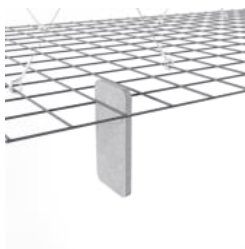

Mesh Baffle Detail

Mesh Baffle Detail Quill

Mesh Baffle Detail Quill  
Insert

Mesh Baffles Detail  
Install

Mesh Baffles Hanger

Mesh Baffle Y-Hanger

Mesh Baffle Ceiling  
Anchor

Mesh Baffles  
Checked Perspective

# MESH BAFFLES CHECKERED

Acoustics » Acoustic Baffles

A perfect balance of acoustics and aesthetics. Zintra Mesh Baffle systems feature Zintra acoustic quills hung from a suspended powder coated mesh. Zintra Mesh Baffles Checkered features quills creatively arranged in a captivating checkerboard design.

## Description

Made from Zintra, the interchangeable, acoustically tuned 8" (209mm) quills hang from the mesh. Their lightweight materials, clever mounting system and simple mesh connectors make them easy to cut, effortless to hang and simple to configure. Wrap effortlessly around columns, with the ability to be customized on-site for hassle-free installation.

The Mesh Baffles hang from the ceiling using Y-Hook Cables, which efficiently distribute weight across the interconnected mesh, and minimise ceiling anchor points. These tactile marvels offer multi-directional coverage, enveloping sound from all angles and achieving an NRC values up to 1.0.