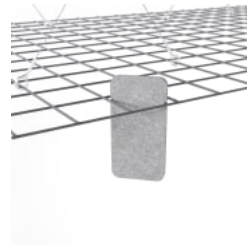

# MESH BAFFLES RANDOM

Acoustics » Acoustic Baffles

Mesh Baffles Random  
Brick and Midnight

Mesh Baffle Random  
Configuration

Mesh Mesh Baffle  
Detail Quill

Mesh Baffle Detail Quill

Mesh Baffle Quill Insert

Mesh Baffles Detail  
Install

Mesh Baffle Hanger

Mesh Baffle Y-Hanger

Mesh Baffle Ceiling  
Anchor

Mesh Baffles Random  
Perspective

Made from Zintra, the interchangeable, acoustically tuned 8" (209mm) quills hang from the mesh. Their lightweight materials, clever mounting system and simple mesh connectors make them easy to cut, effortless to hang and simple to configure. Wrap effortlessly around columns, with the ability to be customized on-site for hassle-free installation.