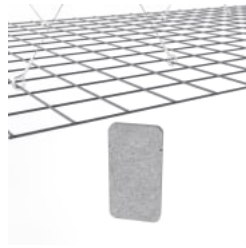

# MESH BAFFLES RANDOM

Acoustics » Acoustic Baffles

Mesh Baffles Random  
Brick and Midnight

Mesh Baffle Random  
Configuration

Mesh Mesh Baffle  
Detail Quill

Mesh Baffle Detail Quill

Mesh Baffle Quill Insert

Mesh Baffles Detail  
Install

Mesh Baffle Hanger

Mesh Baffle Y-Hanger

Mesh Baffle Ceiling  
Anchor

Mesh Baffles Random  
Perspective

Made from Zintra, the interchangeable, acoustically tuned 8" (209mm) quills hang from the mesh. Their lightweight materials, clever mounting system and simple mesh connectors make them easy to cut, effortless to hang and simple to configure. Wrap effortlessly around columns, with the ability to be customized on-site for hassle-free installation.