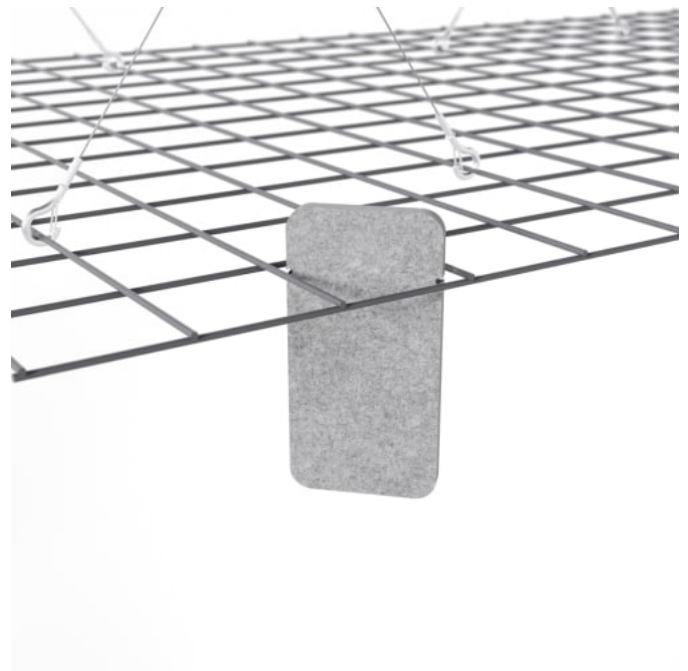

Mesh Baffle Random Configuration

Mesh Mesh Baffle Detail Quill

Mesh Baffle Detail Quill

MESH BAFFLES RANDOM

Acoustics » Acoustic Baffles

Mesh Baffle Quill Insert

Mesh Baffles Detail Install

Mesh Baffle Hanger

Mesh Baffle Y-Hanger

MESH BAFFLES RANDOM

Acoustics » Acoustic Baffles

Mesh Baffle Ceiling Anchor

Mesh Baffles Random Perspective

MESH BAFFLES RANDOM

Acoustics » Acoustic Baffles

A perfect balance of acoustics and aesthetics. Zintra Mesh Baffle systems feature Zintra acoustic quills hung from a suspended powder coated mesh. Zintra Mesh Baffles Random features quills artfully arranged in an organic, spontaneous fashion.

Made from Zintra, the interchangeable, acoustically tuned 8" (209mm) quills hang from the mesh. Their lightweight materials, clever mounting system and simple mesh connectors make them easy to cut, effortless to hang and simple to configure. Wrap effortlessly around columns, with the ability to be customized on-site for hassle-free installation.

The Mesh Baffles hang from the ceiling using Y-Hook Cables, which efficiently distribute weight across the interconnected mesh, and minimise ceiling anchor points. These tactile marvels offer multi-directional coverage, enveloping sound from all angles and achieving an NRC values up to 1.0.