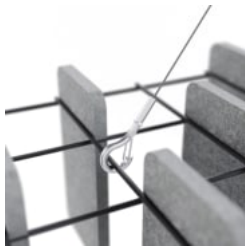

Mesh Mesh Baffle
Detail Quill

Mesh Baffle Detail Quill

Mesh Baffle Quill Insert

Mesh Baffles Detail
Install

Mesh Baffle Hanger

Mesh Baffle Y-Hanger

Mesh Baffle Ceiling
Anchor

Mesh Baffles Random
Perspective

MESH BAFFLES RANDOM

Acoustics » Acoustic Baffles

A perfect balance of acoustics and aesthetics. Zintra Mesh Baffle systems feature Zintra acoustic quills hung from a suspended powder coated mesh. Zintra Mesh Baffles Random features quills artfully arranged in an organic, spontaneous fashion.

Made from Zintra, the interchangeable, acoustically tuned 8" (209mm) quills hang from the mesh. Their lightweight materials, clever mounting system and simple mesh connectors make them easy to cut, effortless to hang and simple to configure. Wrap effortlessly around columns, with the ability to be customized on-site for hassle-free installation.

The Mesh Baffles hang from the ceiling using Y-Hook Cables, which efficiently distribute weight across the interconnected mesh, and minimise ceiling anchor points. These tactile marvels offer multi-directional coverage, enveloping sound from all angles and achieving an NRC values up to 1.0.