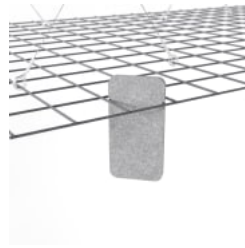

# MESH BAFFLES RANDOM

Acoustics » Acoustic Baffles

Mesh Baffles Random  
Brick and Midnight

Mesh Baffle Random  
Configuration

Mesh Mesh Baffle  
Detail Quill

Mesh Baffle Detail Quill

Mesh Baffle Quill Insert

Mesh Baffles Detail  
Install

Mesh Baffle Hanger

Mesh Baffle Y-Hanger

Mesh Baffle Ceiling  
Anchor

Mesh Baffles Random  
Perspective

Made from Zintra, the interchangeable, acoustically tuned 8" (209mm) quills hang from the mesh. Their lightweight materials, clever mounting system and simple mesh connectors make them easy to cut, effortless to hang and simple to configure. Wrap effortlessly around columns, with the ability to be customized on-site for hassle-free installation.