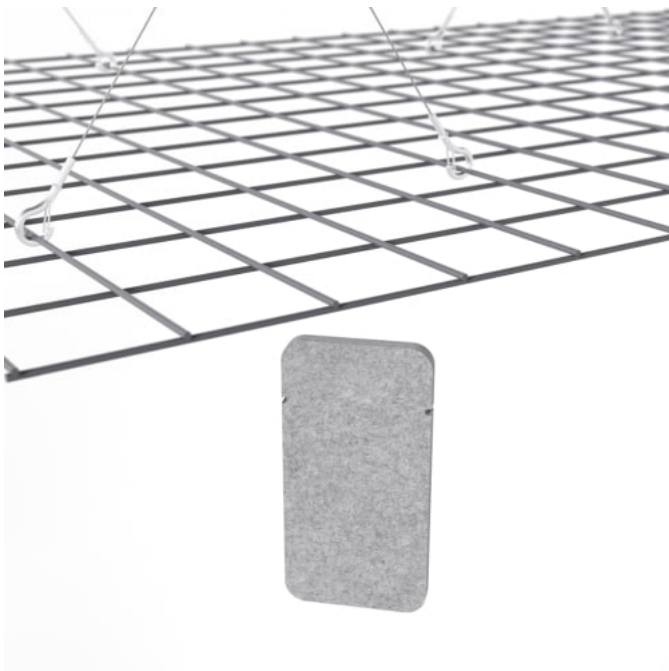

Mesh Baffle Random Configuration

Mesh Mesh Baffle Detail Quill

Mesh Baffle Detail Quill

MESH BAFFLES RANDOM

Acoustics » Acoustic Baffles

Mesh Baffle Quill Insert

Mesh Baffles Detail Install

Mesh Baffle Hanger

Mesh Baffle Y-Hanger

MESH BAFFLES RANDOM

Acoustics » Acoustic Baffles

Mesh Baffle Ceiling Anchor

Mesh Baffles Random Perspective

MESH BAFFLES RANDOM

Acoustics » Acoustic Baffles

A perfect balance of acoustics and aesthetics. Zintra Mesh Baffle systems feature Zintra acoustic quills hung from a suspended powder coated mesh. Zintra Mesh Baffles Random features quills artfully arranged in an organic, spontaneous fashion.

Made from Zintra, the interchangeable, acoustically tuned 8" (209mm) quills hang from the mesh. Their lightweight materials, clever mounting system and simple mesh connectors make them easy to cut, effortless to hang and simple to configure. Wrap effortlessly around columns, with the ability to be customized on-site for hassle-free installation.

The Mesh Baffles hang from the ceiling using Y-Hook Cables, which efficiently distribute weight across the interconnected mesh, and minimise ceiling anchor points. These tactile marvels offer multi-directional coverage, enveloping sound from all angles and achieving an NRC values up to 1.0.