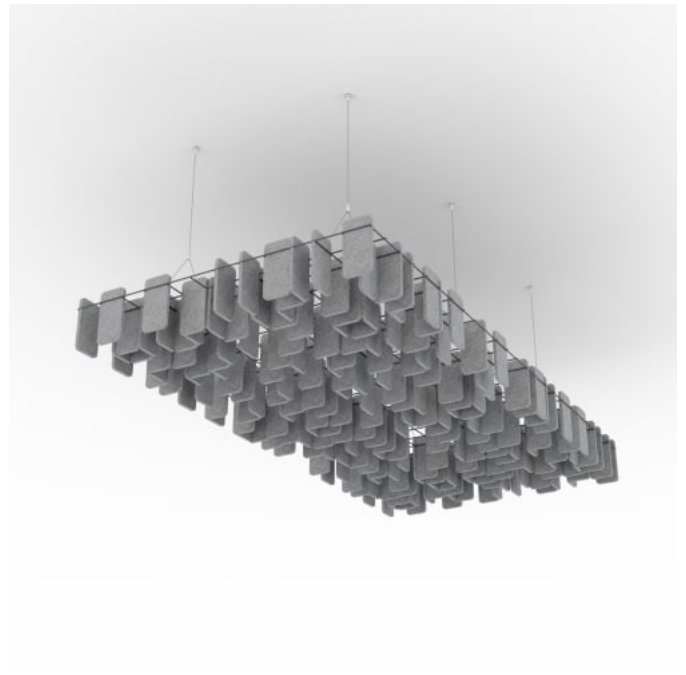

Mesh Baffle Random Configuration

Mesh Mesh Baffle Detail Quill

Mesh Baffle Detail Quill

MESH BAFFLES RANDOM

Acoustics » Acoustic Baffles

Mesh Baffle Quill Insert

Mesh Baffles Detail Install

Mesh Baffle Hanger

Mesh Baffle Y-Hanger

MESH BAFFLES RANDOM

Acoustics » Acoustic Baffles

Mesh Baffle Ceiling Anchor

Mesh Baffles Random Perspective

MESH BAFFLES RANDOM

Acoustics » Acoustic Baffles

A perfect balance of acoustics and aesthetics. Zintra Mesh Baffle systems feature Zintra acoustic quills hung from a suspended powder coated mesh. Zintra Mesh Baffles Random features quills artfully arranged in an organic, spontaneous fashion.

Made from Zintra, the interchangeable, acoustically tuned 8" (209mm) quills hang from the mesh. Their lightweight materials, clever mounting system and simple mesh connectors make them easy to cut, effortless to hang and simple to configure. Wrap effortlessly around columns, with the ability to be customized on-site for hassle-free installation.

The Mesh Baffles hang from the ceiling using Y-Hook Cables, which efficiently distribute weight across the interconnected mesh, and minimise ceiling anchor points. These tactile marvels offer multi-directional coverage, enveloping sound from all angles and achieving an NRC values up to 1.0.