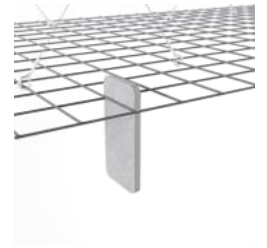

# MESH BAFFLES RANDOM

Acoustics » Acoustic Baffles

Mesh Baffles Random  
Brick and Midnight

Mesh Baffle Random  
Configuration

Mesh Mesh Baffle  
Detail Quill

Mesh Baffle Detail Quill

Mesh Baffle Quill Insert

Mesh Baffles Detail  
Install

Mesh Baffle Hanger

Mesh Baffle Y-Hanger

Mesh Baffle Ceiling  
Anchor

Mesh Baffles Random  
Perspective

Made from Zintra, the interchangeable, acoustically tuned 8" (209mm) quills hang from the mesh. Their lightweight materials, clever mounting system and simple mesh connectors make them easy to cut, effortless to hang and simple to configure. Wrap effortlessly around columns, with the ability to be customized on-site for hassle-free installation.