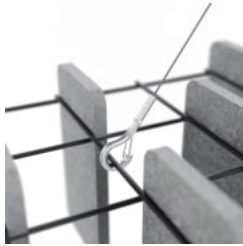

Mesh Mesh Baffle
Detail Quill

Mesh Baffle Detail Quill

Mesh Baffle Quill Insert

Mesh Baffles Detail
Install

Mesh Baffle Hanger

Mesh Baffle Y-Hanger

Mesh Baffle Ceiling
Anchor

Mesh Baffles Random
Perspective

MESH BAFFLES RANDOM

Acoustics » Acoustic Baffles

A perfect balance of acoustics and aesthetics. Zintra Mesh Baffle systems feature Zintra acoustic quills hung from a suspended powder coated mesh. Zintra Mesh Baffles Random features quills artfully arranged in an organic, spontaneous fashion.

Made from Zintra, the interchangeable, acoustically tuned 8" (209mm) quills hang from the mesh. Their lightweight materials, clever mounting system and simple mesh connectors make them easy to cut, effortless to hang and simple to configure. Wrap effortlessly around columns, with the ability to be customized on-site for hassle-free installation.

The Mesh Baffles hang from the ceiling using Y-Hook Cables, which efficiently distribute weight across the interconnected mesh, and minimise ceiling anchor points. These tactile marvels offer multi-directional coverage, enveloping sound from all angles and achieving an NRC values up to 1.0.