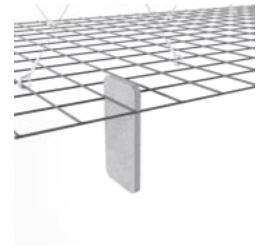

Mesh Mesh Baffle
Detail Quill

Mesh Baffle Detail Quill

Mesh Baffle Quill Insert

Mesh Baffles Detail
Install

Mesh Baffle Hanger

Mesh Baffle Y-Hanger

Mesh Baffle Ceiling
Anchor

Mesh Baffles Random
Perspective

Made from Zintra, the interchangeable, acoustically tuned 8" (209mm) quills hang from the mesh. Their lightweight materials, clever mounting system and simple mesh connectors make them easy to cut, effortless to hang and simple to configure. Wrap effortlessly around columns, with the ability to be customized on-site for hassle-free installation.

The Mesh Baffles hang from the ceiling using Y-Hook Cables, which efficiently distribute weight across the interconnected mesh, and minimise ceiling anchor points. These tactile marvels offer multi-directional coverage, enveloping sound from all angles and achieving an NRC values up to 1.0.