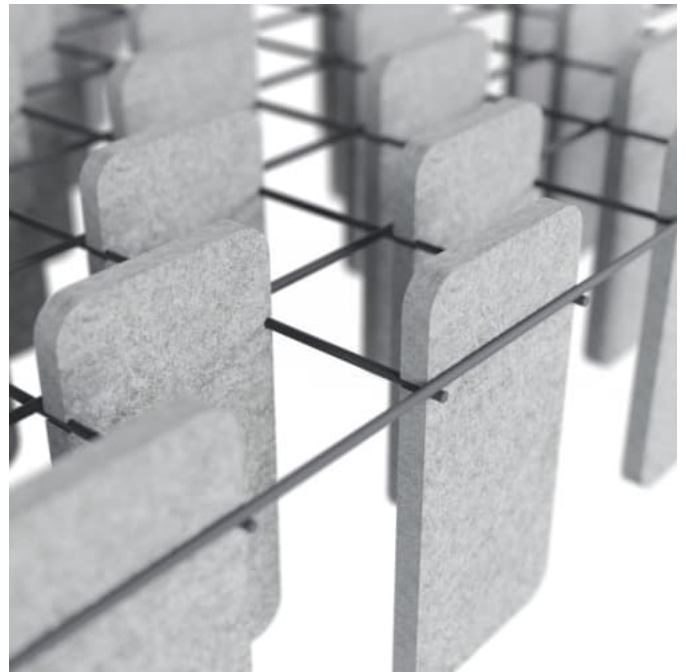

Mesh Baffle Random Configuration

Mesh Mesh Baffle Detail Quill

Mesh Baffle Detail Quill

MESH BAFFLES RANDOM

Acoustics » Acoustic Baffles

Mesh Baffle Quill Insert

Mesh Baffles Detail Install

Mesh Baffle Hanger

Mesh Baffle Y-Hanger

MESH BAFFLES RANDOM

Acoustics » Acoustic Baffles

Mesh Baffle Ceiling Anchor

Mesh Baffles Random Perspective

MESH BAFFLES RANDOM

Acoustics » Acoustic Baffles

A perfect balance of acoustics and aesthetics. Zintra Mesh Baffle systems feature Zintra acoustic quills hung from a suspended powder coated mesh. Zintra Mesh Baffles Random features quills artfully arranged in an organic, spontaneous fashion.

Made from Zintra, the interchangeable, acoustically tuned 8" (209mm) quills hang from the mesh. Their lightweight materials, clever mounting system and simple mesh connectors make them easy to cut, effortless to hang and simple to configure. Wrap effortlessly around columns, with the ability to be customized on-site for hassle-free installation.

The Mesh Baffles hang from the ceiling using Y-Hook Cables, which efficiently distribute weight across the interconnected mesh, and minimise ceiling anchor points. These tactile marvels offer multi-directional coverage, enveloping sound from all angles and achieving an NRC values up to 1.0.