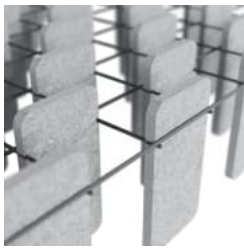

Mesh Mesh Baffle
Detail Quill

Mesh Baffle Detail Quill

Mesh Baffle Quill Insert

Mesh Baffles Detail
Install

Mesh Baffle Hanger

Mesh Baffle Y-Hanger

Mesh Baffle Ceiling
Anchor

Mesh Baffles Random
Perspective

MESH BAFFLES RANDOM

Acoustics » Acoustic Baffles

A perfect balance of acoustics and aesthetics. Zintra Mesh Baffle systems feature Zintra acoustic quills hung from a suspended powder coated mesh. Zintra Mesh Baffles Random features quills artfully arranged in an organic, spontaneous fashion.

Made from Zintra, the interchangeable, acoustically tuned 8" (209mm) quills hang from the mesh. Their lightweight materials, clever mounting system and simple mesh connectors make them easy to cut, effortless to hang and simple to configure. Wrap effortlessly around columns, with the ability to be customized on-site for hassle-free installation.

The Mesh Baffles hang from the ceiling using Y-Hook Cables, which efficiently distribute weight across the interconnected mesh, and minimise ceiling anchor points. These tactile marvels offer multi-directional coverage, enveloping sound from all angles and achieving an NRC values up to 1.0.