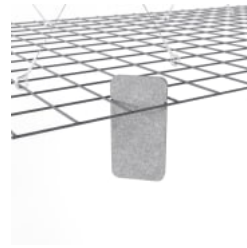

Mesh Mesh Baffle
Detail Quill

Mesh Baffle Detail Quill

Mesh Baffle Quill Insert

Mesh Baffles Detail
Install

Mesh Baffle Hanger

Mesh Baffle Y-Hanger

Mesh Baffle Ceiling
Anchor

Mesh Baffles Random
Perspective

Made from Zintra, the interchangeable, acoustically tuned 8" (209mm) quills hang from the mesh. Their lightweight materials, clever mounting system and simple mesh connectors make them easy to cut, effortless to hang and simple to configure. Wrap effortlessly around columns, with the ability to be customized on-site for hassle-free installation.

The Mesh Baffles hang from the ceiling using Y-Hook Cables, which efficiently distribute weight across the interconnected mesh, and minimise ceiling anchor points. These tactile marvels offer multi-directional coverage, enveloping sound from all angles and achieving an NRC values up to 1.0.