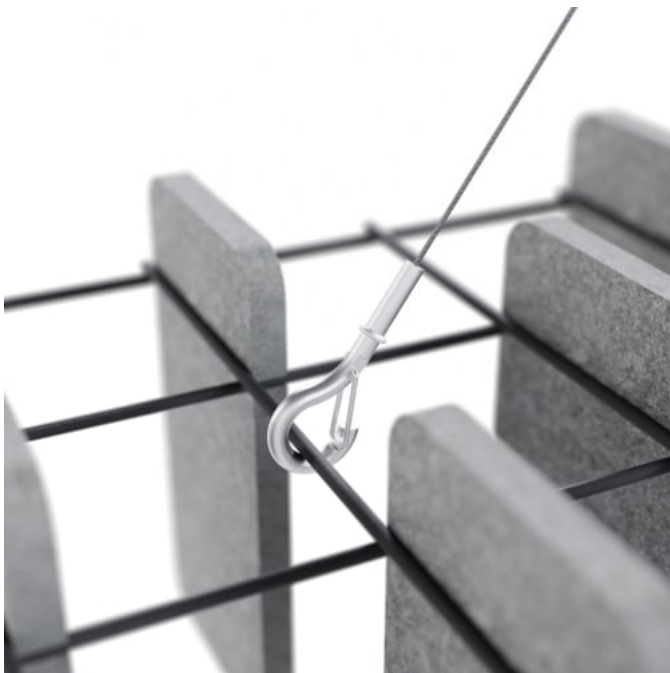

Mesh Baffle Random Configuration

Mesh Mesh Baffle Detail Quill

Mesh Baffle Detail Quill

MESH BAFFLES RANDOM

Acoustics » Acoustic Baffles

Mesh Baffle Quill Insert

Mesh Baffles Detail Install

Mesh Baffle Hanger

Mesh Baffle Y-Hanger

MESH BAFFLES RANDOM

Acoustics » Acoustic Baffles

Mesh Baffle Ceiling Anchor

Mesh Baffles Random Perspective

MESH BAFFLES RANDOM

Acoustics » Acoustic Baffles

A perfect balance of acoustics and aesthetics. Zintra Mesh Baffle systems feature Zintra acoustic quills hung from a suspended powder coated mesh. Zintra Mesh Baffles Random features quills artfully arranged in an organic, spontaneous fashion.

Made from Zintra, the interchangeable, acoustically tuned 8" (209mm) quills hang from the mesh. Their lightweight materials, clever mounting system and simple mesh connectors make them easy to cut, effortless to hang and simple to configure. Wrap effortlessly around columns, with the ability to be customized on-site for hassle-free installation.

The Mesh Baffles hang from the ceiling using Y-Hook Cables, which efficiently distribute weight across the interconnected mesh, and minimise ceiling anchor points. These tactile marvels offer multi-directional coverage, enveloping sound from all angles and achieving an NRC values up to 1.0.