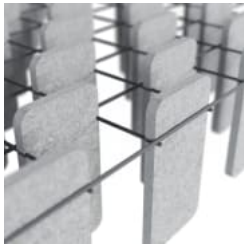

Mesh Mesh Baffle
Detail Quill

Mesh Baffle Detail Quill

Mesh Baffle Quill Insert

Mesh Baffles Detail
Install

Mesh Baffle Hanger

Mesh Baffle Y-Hanger

Mesh Baffle Ceiling
Anchor

Mesh Baffles Random
Perspective

MESH BAFFLES RANDOM

Acoustics » Acoustic Baffles

A perfect balance of acoustics and aesthetics. Zintra Mesh Baffle systems feature Zintra acoustic quills hung from a suspended powder coated mesh. Zintra Mesh Baffles Random features quills artfully arranged in an organic, spontaneous fashion.

Made from Zintra, the interchangeable, acoustically tuned 8" (209mm) quills hang from the mesh. Their lightweight materials, clever mounting system and simple mesh connectors make them easy to cut, effortless to hang and simple to configure. Wrap effortlessly around columns, with the ability to be customized on-site for hassle-free installation.

The Mesh Baffles hang from the ceiling using Y-Hook Cables, which efficiently distribute weight across the interconnected mesh, and minimise ceiling anchor points. These tactile marvels offer multi-directional coverage, enveloping sound from all angles and achieving an NRC values up to 1.0.