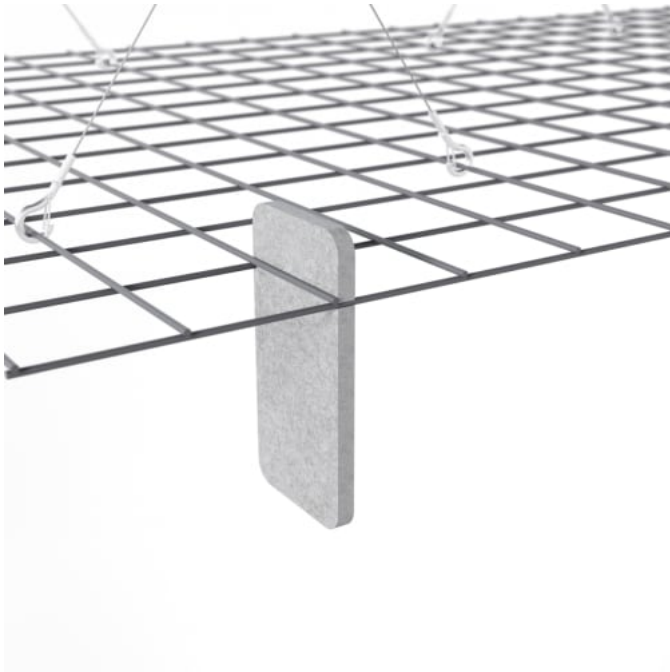

Mesh Baffle Random Configuration

Mesh Mesh Baffle Detail Quill

Mesh Baffle Detail Quill

MESH BAFFLES RANDOM

Acoustics » Acoustic Baffles

Mesh Baffle Quill Insert

Mesh Baffles Detail Install

Mesh Baffle Hanger

Mesh Baffle Y-Hanger

MESH BAFFLES RANDOM

Acoustics » Acoustic Baffles

Mesh Baffle Ceiling Anchor

Mesh Baffles Random Perspective

MESH BAFFLES RANDOM

Acoustics » Acoustic Baffles

A perfect balance of acoustics and aesthetics. Zintra Mesh Baffle systems feature Zintra acoustic quills hung from a suspended powder coated mesh. Zintra Mesh Baffles Random features quills artfully arranged in an organic, spontaneous fashion.

Made from Zintra, the interchangeable, acoustically tuned 8" (209mm) quills hang from the mesh. Their lightweight materials, clever mounting system and simple mesh connectors make them easy to cut, effortless to hang and simple to configure. Wrap effortlessly around columns, with the ability to be customized on-site for hassle-free installation.

The Mesh Baffles hang from the ceiling using Y-Hook Cables, which efficiently distribute weight across the interconnected mesh, and minimise ceiling anchor points. These tactile marvels offer multi-directional coverage, enveloping sound from all angles and achieving an NRC values up to 1.0.