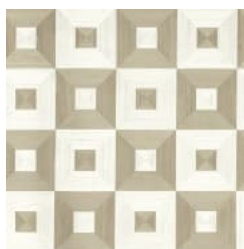

ALEMERIA IMPERIALIS

Wallcoverings » Decorative Wallcoverings

Brand: **Omexco**

ALEMERIA IMPERIALIS

Wallcoverings » Decorative Wallcoverings

IM 41

IM 42

IM 43

ALEMERIA IMPERIALIS

Wallcoverings » Decorative Wallcoverings

Chequered marquetry pattern inspired by the renaissance period. 3 colourways with 2 contrasting shades available, creating a striking graphic effect

✓ Sustainable

✓ Seamless Joins

✓ Light Resistant

Description	<p>IMPERIALIS COLLECTION</p> <p>Paulownia, The Imperial Tree</p> <p>Opulent marquetry designs craft from exquisite wood.</p> <p>The Paulownia tree, originally known as Kiri, was initially discovered in Japan. It made its way to Europe in 1835 through the efforts of Philipp Franz von Siebold, a renowned collector of Japanese plants. In recognition of Imperial Grand Duchess Anne Pavlovna's contribution to botany, von Siebold bestowed the tree with a new name, Paulownia.</p> <p>The Imperialis collection presents a wide array of opulent marquetry designs crafted from this exquisite wood.</p> <p>In various art deco patterns, the wood veneer is delicately placed against a gilded backdrop.</p> <p>The wood is also used in its purest form to showcase the elegance of uncomplicated geometries.</p>
Roll Size	91cm wide - Available by the lineal metre
Weight	350 g/m ²
Composition	Wood veneer
Pattern Repeat Size	46 cm and the design as a straight match
Environmental Info	The materials contained in these wallcoverings are naturally occurring and renewable resources harvested from farms and coloured with water-based inks.
Fire Rating	<p>Tested in accordance with AS ISO 9705 2003 for the purpose of determining the Group Number classification as required by the Building Code of Australia for the control of fire spread on interior wall and ceiling linings.</p> <p>The result achieved was: Classification - Group 2 Specific Extinction - Less than 250m²/kg</p>
Warranty	2-year warranty. Visit baresque.com.au/warranty for complete details.