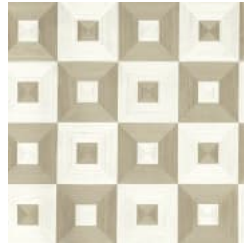

# ALEMERIA IMPERIALIS

Wallcoverings » Decorative Wallcoverings

---

IM 41

IM 42

IM 43

# ALEMERIA IMPERIALIS

Wallcoverings » Decorative Wallcoverings

Chequered marquetry pattern inspired by the renaissance period. 3 colourways with 2 contrasting shades available, creating a striking graphic effect