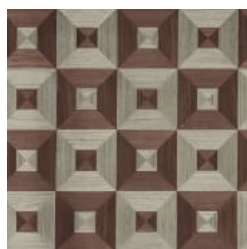

ALEMERIA IMPERIALIS

Wallcoverings » Decorative Wallcoverings

Brand: **Omexco**

ALEMERIA IMPERIALIS

Wallcoverings » Decorative Wallcoverings

IM 41

IM 42

IM 43

ALEMERIA IMPERIALIS

Wallcoverings » Decorative Wallcoverings

Chequered marquetry pattern inspired by the renaissance period. 3 colourways with 2 contrasting shades available, creating a striking graphic effect

✓ Sustainable

✓ Seamless Joins

✓ Light Resistant

Description	<p>IMPERIALIS COLLECTION</p> <p>Paulownia, The Imperial Tree</p> <p>Opulent marquetry designs craft from exquisite wood.</p> <p>The Paulownia tree, originally known as Kiri, was initially discovered in Japan. It made its way to Europe in 1835 through the efforts of Philipp Franz von Siebold, a renowned collector of Japanese plants. In recognition of Imperial Grand Duchess Anne Pavlovna's contribution to botany, von Siebold bestowed the tree with a new name, Paulownia.</p> <p>The Imperialis collection presents a wide array of opulent marquetry designs crafted from this exquisite wood.</p> <p>In various art deco patterns, the wood veneer is delicately placed against a gilded backdrop.</p> <p>The wood is also used in its purest form to showcase the elegance of uncomplicated geometries.</p>
Roll Size	91cm wide - Available by the lineal metre
Weight	350 g/m ²
Composition	Wood veneer
Pattern Repeat Size	46 cm and the design as a straight match
Environmental Info	The materials contained in these wallcoverings are naturally occurring and renewable resources harvested from farms and coloured with water-based inks.
Fire Rating	<p>Tested in accordance with AS ISO 9705 2003 for the purpose of determining the Group Number classification as required by the Building Code of Australia for the control of fire spread on interior wall and ceiling linings.</p> <p>The result achieved was: Classification - Group 2 Specific Extinction - Less than 250m²/kg</p>
Warranty	2-year warranty. Visit baresque.com.au/warranty for complete details.