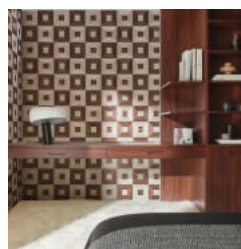

ALEMERIA IMPERIALIS

Wallcoverings » Decorative Wallcoverings