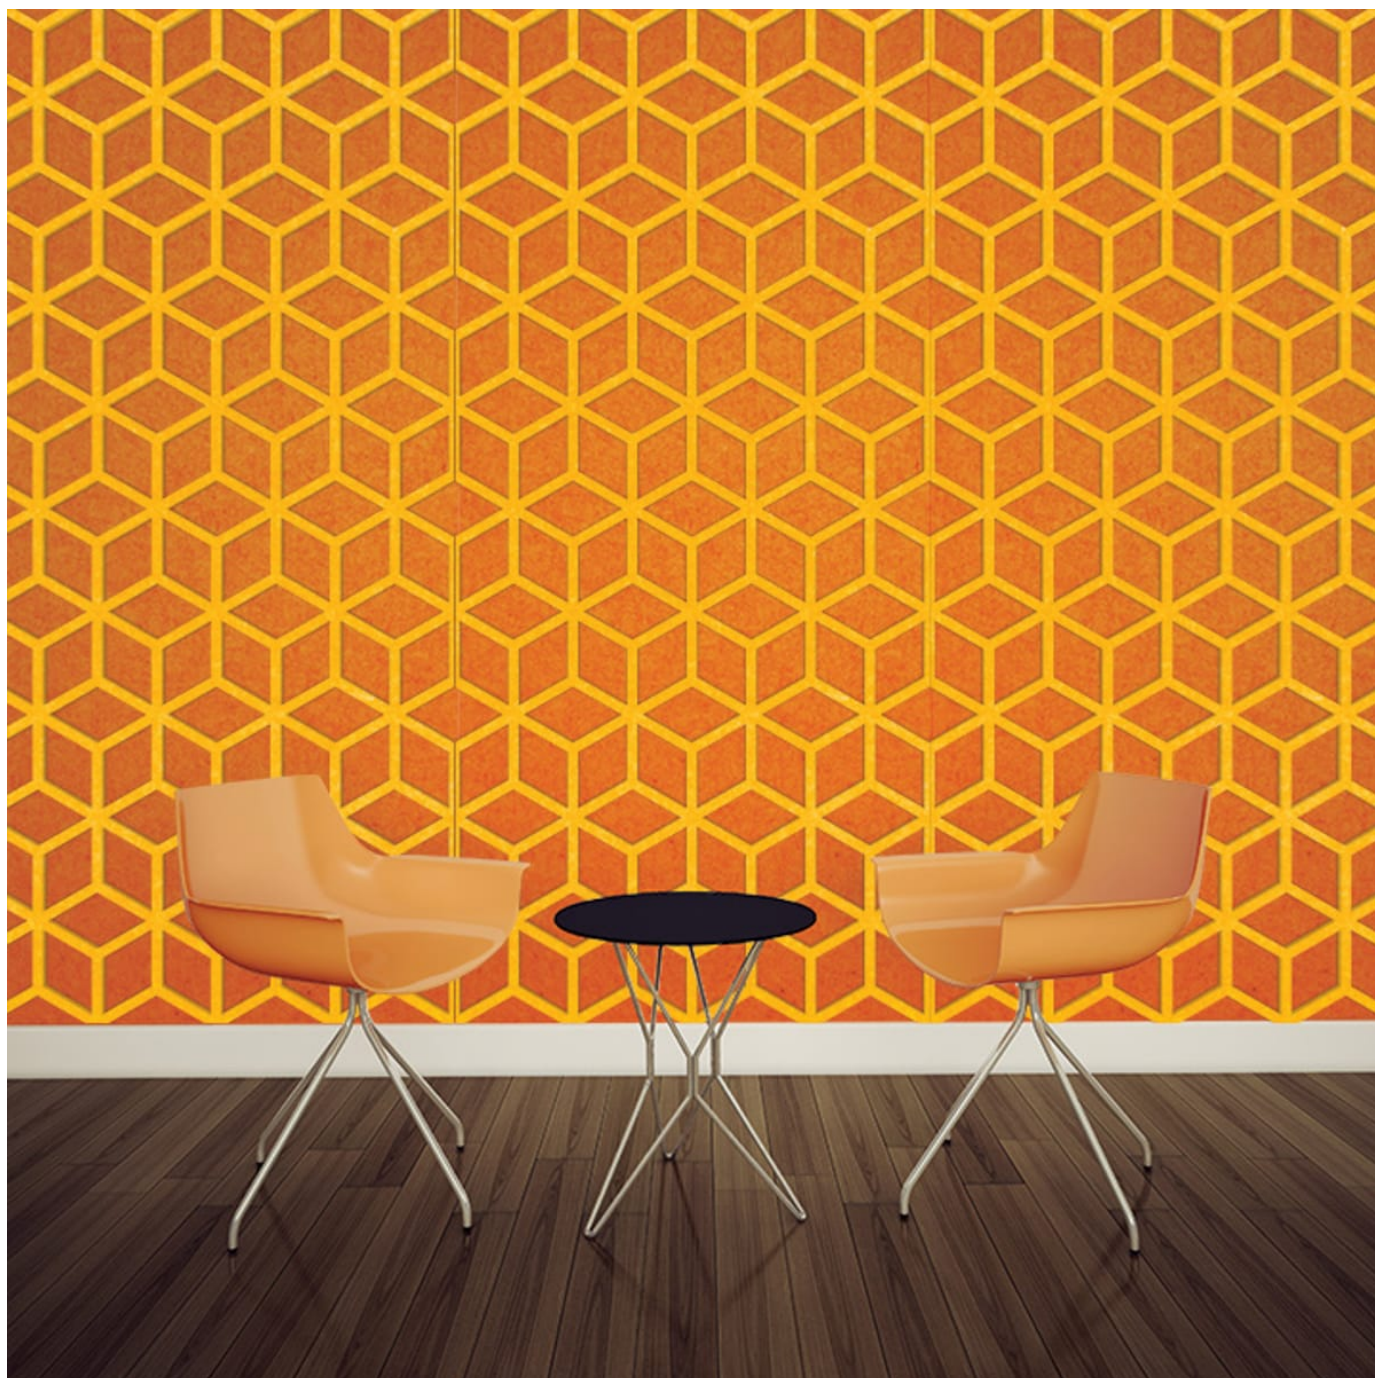

PATTERN PANEL SANSKRIT

Acoustics » Acoustic Panels

Brand: **Zintra**

Collection: **Pattern Panel**

1300 306 399

info@baresque.com.au

baresque.com.au

1 of 7