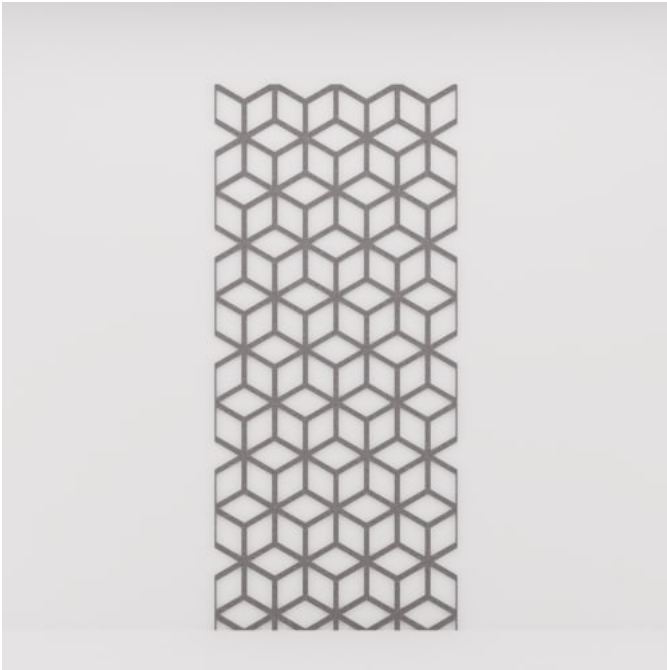

1 of 7

PATTERN PANEL SANSKRIT

Acoustics » Acoustic Panels

Pattern Panel Sanskrit Detail

PATTERN PANEL SANSKRIT

Acoustics » Acoustic Panels

Discover the 51 classic and contemporary designs available in Zintra Pattern Panels. Effortlessly elevate your space with style, texture, and superior sound absorption with Pattern Panel Sanskrit.

✓ Acoustic

✓ Bleach Cleanable

✓ Easy Clean

✓ Easy Install

Description

Zintra Patterns offers a broad range of classic or contemporary panel designs that can be used on their own, or in conjunction with Zintra backing, to create beautiful, acoustic screens and wall coverings.

With virtually unlimited design options, each pattern can be intricately cut of out Zintra and paired with a matching or contrasting solid Zintra backing panel to achieve a unique aesthetic for walls or ceilings. Experience enhanced noise absorption and easy installation, while enjoying a broad range of neutral and vibrant Colours to suit any space.