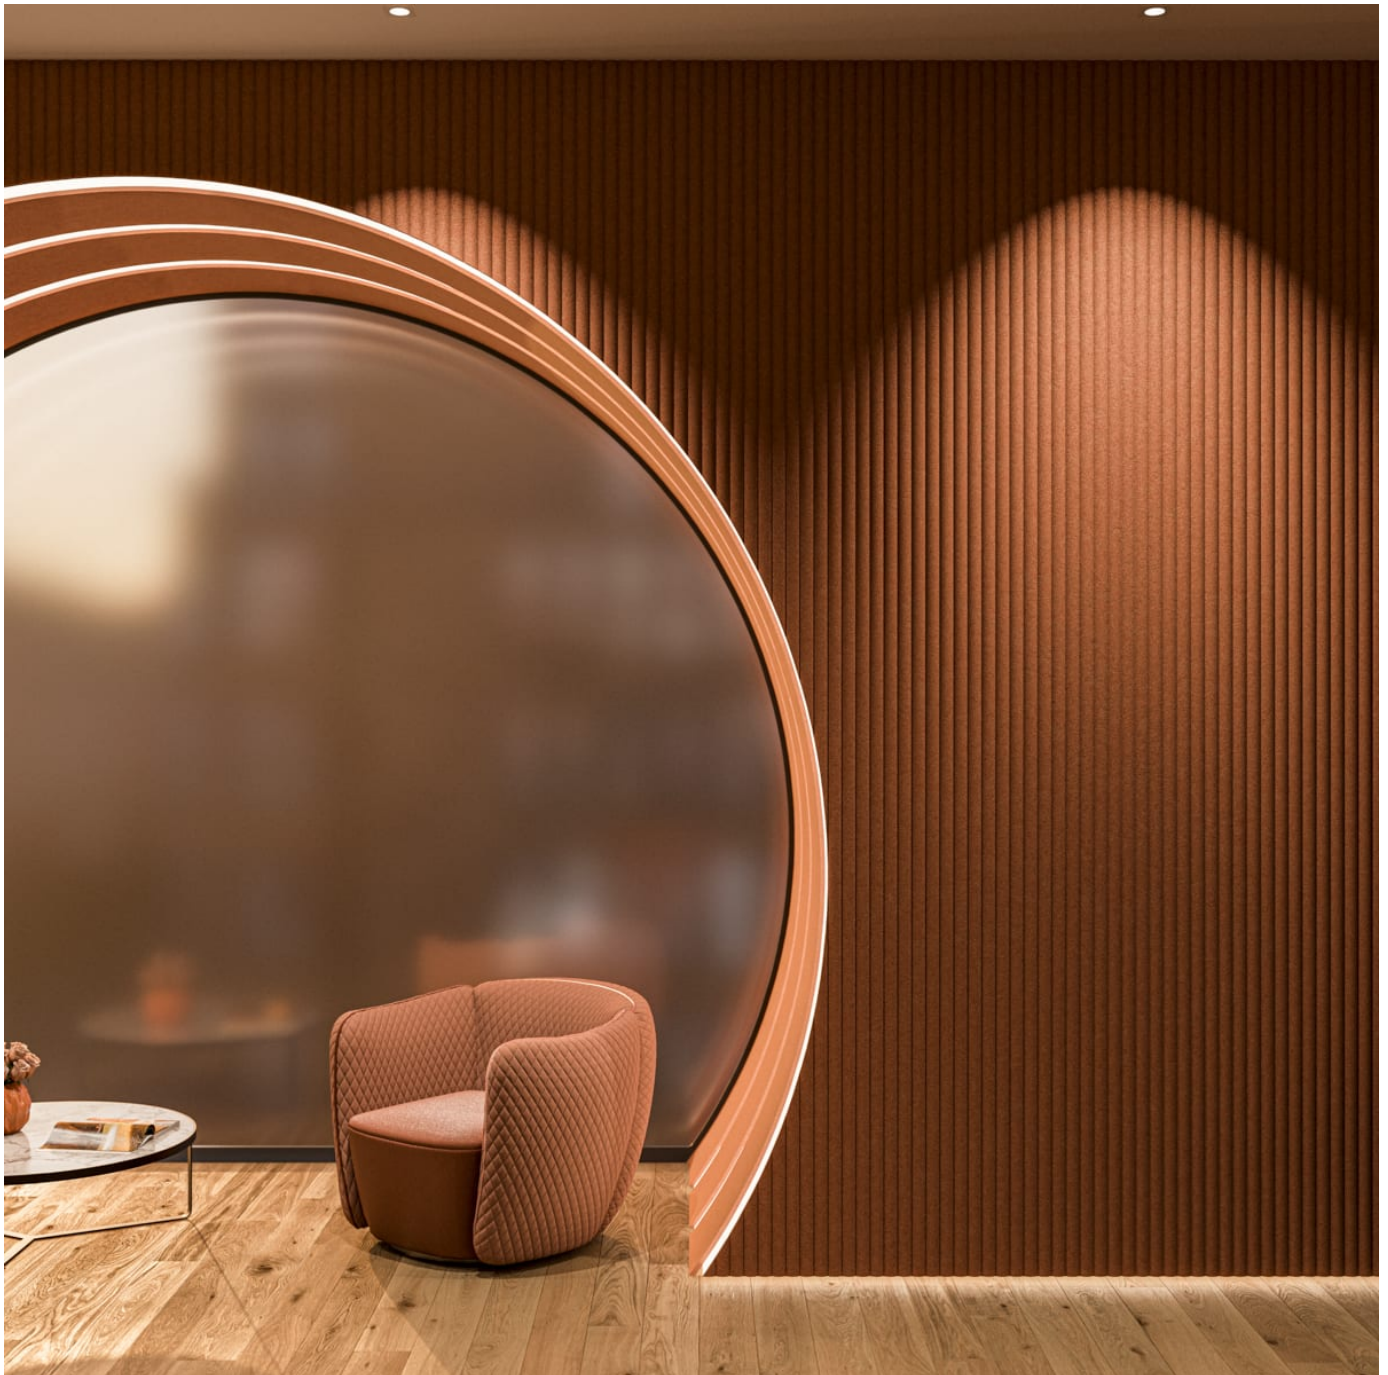

EMBOSS PANEL CORDUROY

Acoustics » Acoustic Panels

Brand: **Zintra**

Collection: **Emboss Panel**

1300 306 399

info@baresque.com.au

baresque.com.au

1 of 7