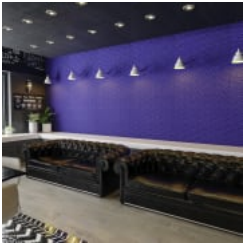

EMBOSS PANEL CUMULUS

Acoustics » Acoustic Panels

Emboss Panel Cumulus
Cobalt 2