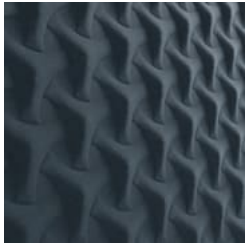

EMBOSS PANEL LINKED

Acoustics » Acoustic Panels

Emboss Panel Linked
Detail Midnight