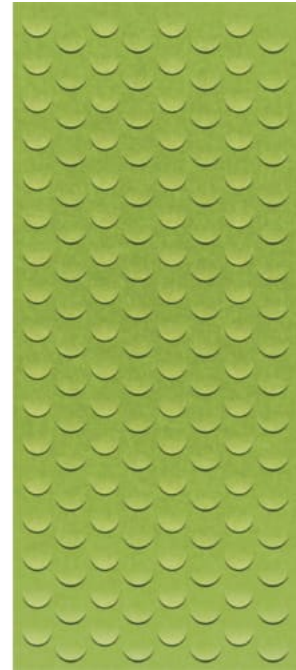

TEXTURE PANEL CERCLES

Acoustics » Acoustic Panels

Brand: **Zintra**

Collections: **Texture Panel**

Applications: **Ceilings, Walls**

1300 306 399

info@baresque.com.au

baresque.com.au

1 of 6

TEXTURE PANEL CERCLES

Acoustics » Acoustic Panels

Texture Cercles Malachite

Texture Cercle Panel

TEXTURE PANEL CERCLES

Acoustics » Acoustic Panels

Innovative 3-dimensional Zintra Texture Panel designs, from sleek lines to captivating patterns. Cercles adds depth and style while enhancing acoustics. Ideal for modern or classic settings in bustling public spaces.

✓ Acoustic

✓ Bleach Cleanable

✓ Easy Install

✓ Easy Clean

Description

Zintra Textures offers subtle and engaging 3-dimensional panel designs. Each design incorporates aspects that reduce echoes by changing the angle of sound reflecting off the surface. It makes them ideal for noisy public spaces that need a little flair.