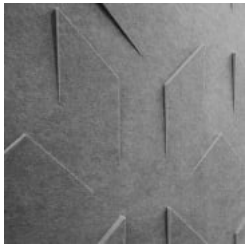

Texture Tessan Detail
2

Texture Tessan Detail

Texture Tessan Panel

TEXTURE PANEL TESSAN

Acoustics » Acoustic Panels

Innovative 3-dimensional Zintra Texture Panel designs, from sleek lines to captivating patterns. Tessan adds depth and style while enhancing acoustics. Ideal for modern or classic settings in bustling public spaces.

✓ Acoustic

✓ Bleach Cleanable

✓ Easy Install

✓ Easy Clean

Description

Zintra Textures offers subtle and engaging 3-dimensional panel designs. Each design incorporates aspects that reduce echoes by changing the angle of sound reflecting off the surface. It makes them ideal for noisy public spaces that need a little flair.