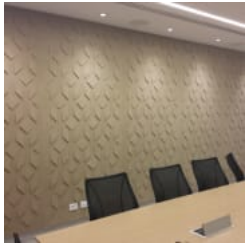

TEXTURE PANEL TESSAN

Acoustics » Acoustic Panels

Texture Pattern
Tessan