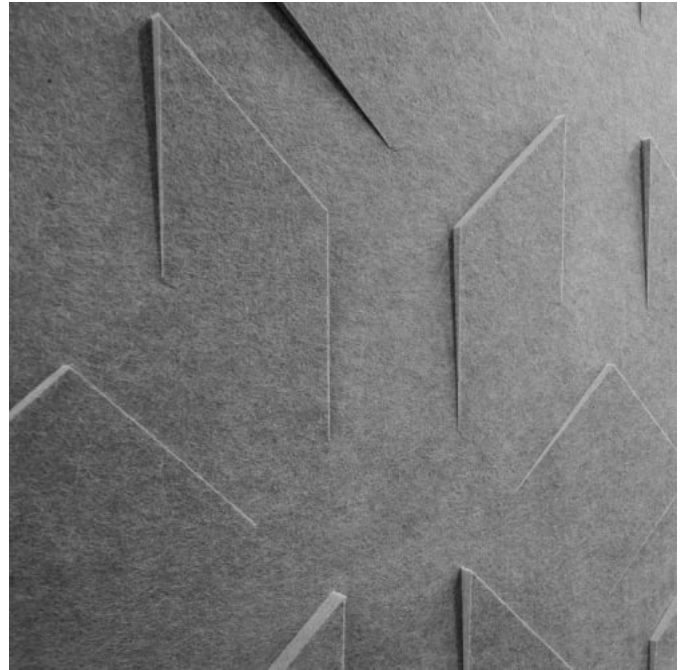

Acoustics » Acoustic Panels

Texture Pattern Tessan Feature Detail

Texture Tessan Detail 2

Texture Tessan Detail

Texture Tessan Panel

TEXTURE PANEL TESSAN

Acoustics » Acoustic Panels

Innovative 3-dimensional Zintra Texture Panel designs, from sleek lines to captivating patterns. Tessan adds depth and style while enhancing acoustics. Ideal for modern or classic settings in bustling public spaces.

✓ Acoustic

✓ Bleach Cleanable

✓ Easy Install

✓ Easy Clean

Description

Zintra Textures offers subtle and engaging 3-dimensional panel designs. Each design incorporates aspects that reduce echoes by changing the angle of sound reflecting off the surface. It makes them ideal for noisy public spaces that need a little flair.