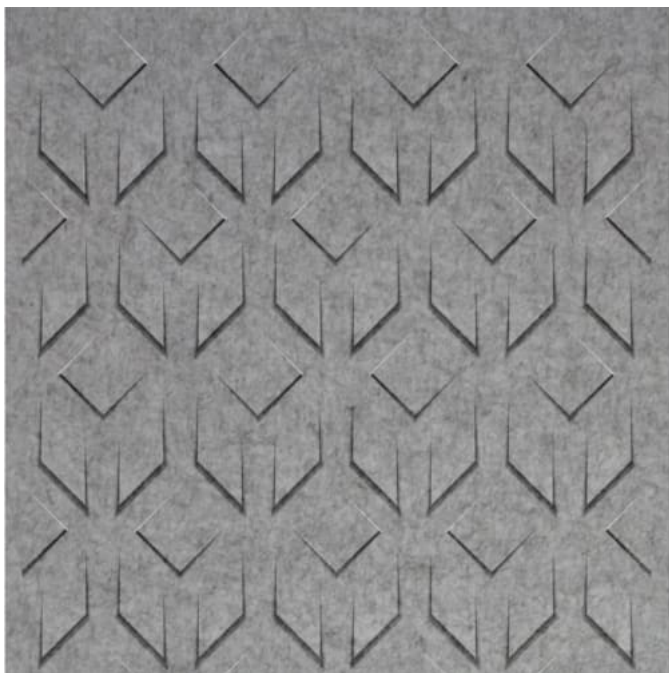

Acoustics » Acoustic Panels

Texture Pattern Tessan Feature Detail

Texture Tessan Detail 2

Texture Tessan Detail

Texture Tessan Panel

TEXTURE PANEL TESSAN

Acoustics » Acoustic Panels

Innovative 3-dimensional Zintra Texture Panel designs, from sleek lines to captivating patterns. Tessan adds depth and style while enhancing acoustics. Ideal for modern or classic settings in bustling public spaces.

✓ Acoustic

✓ Bleach Cleanable

✓ Easy Install

✓ Easy Clean

Description

Zintra Textures offers subtle and engaging 3-dimensional panel designs. Each design incorporates aspects that reduce echoes by changing the angle of sound reflecting off the surface. It makes them ideal for noisy public spaces that need a little flair.