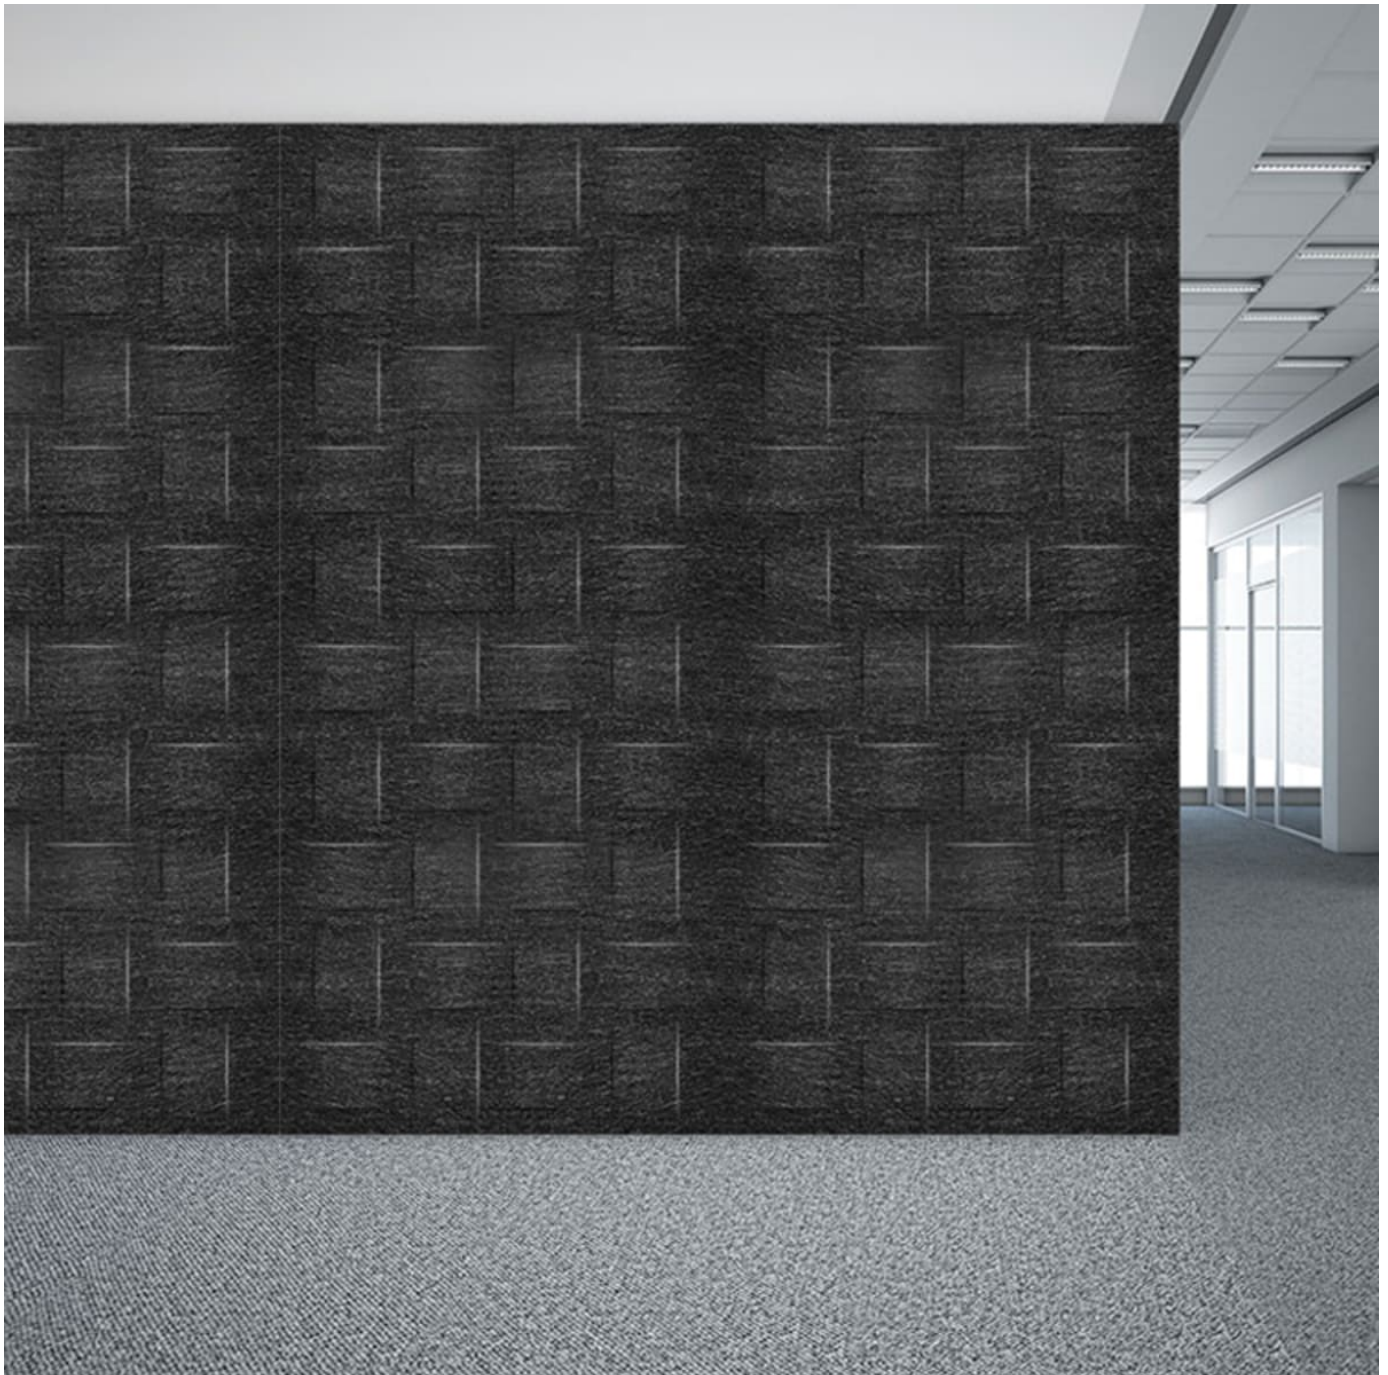

TEXTURE PANEL TISSAGE

Acoustics » Acoustic Panels

Brand: **Zintra**

Collection: **Texture Panel**

1300 306 399

info@baresque.com.au

baresque.com.au

1 of 6