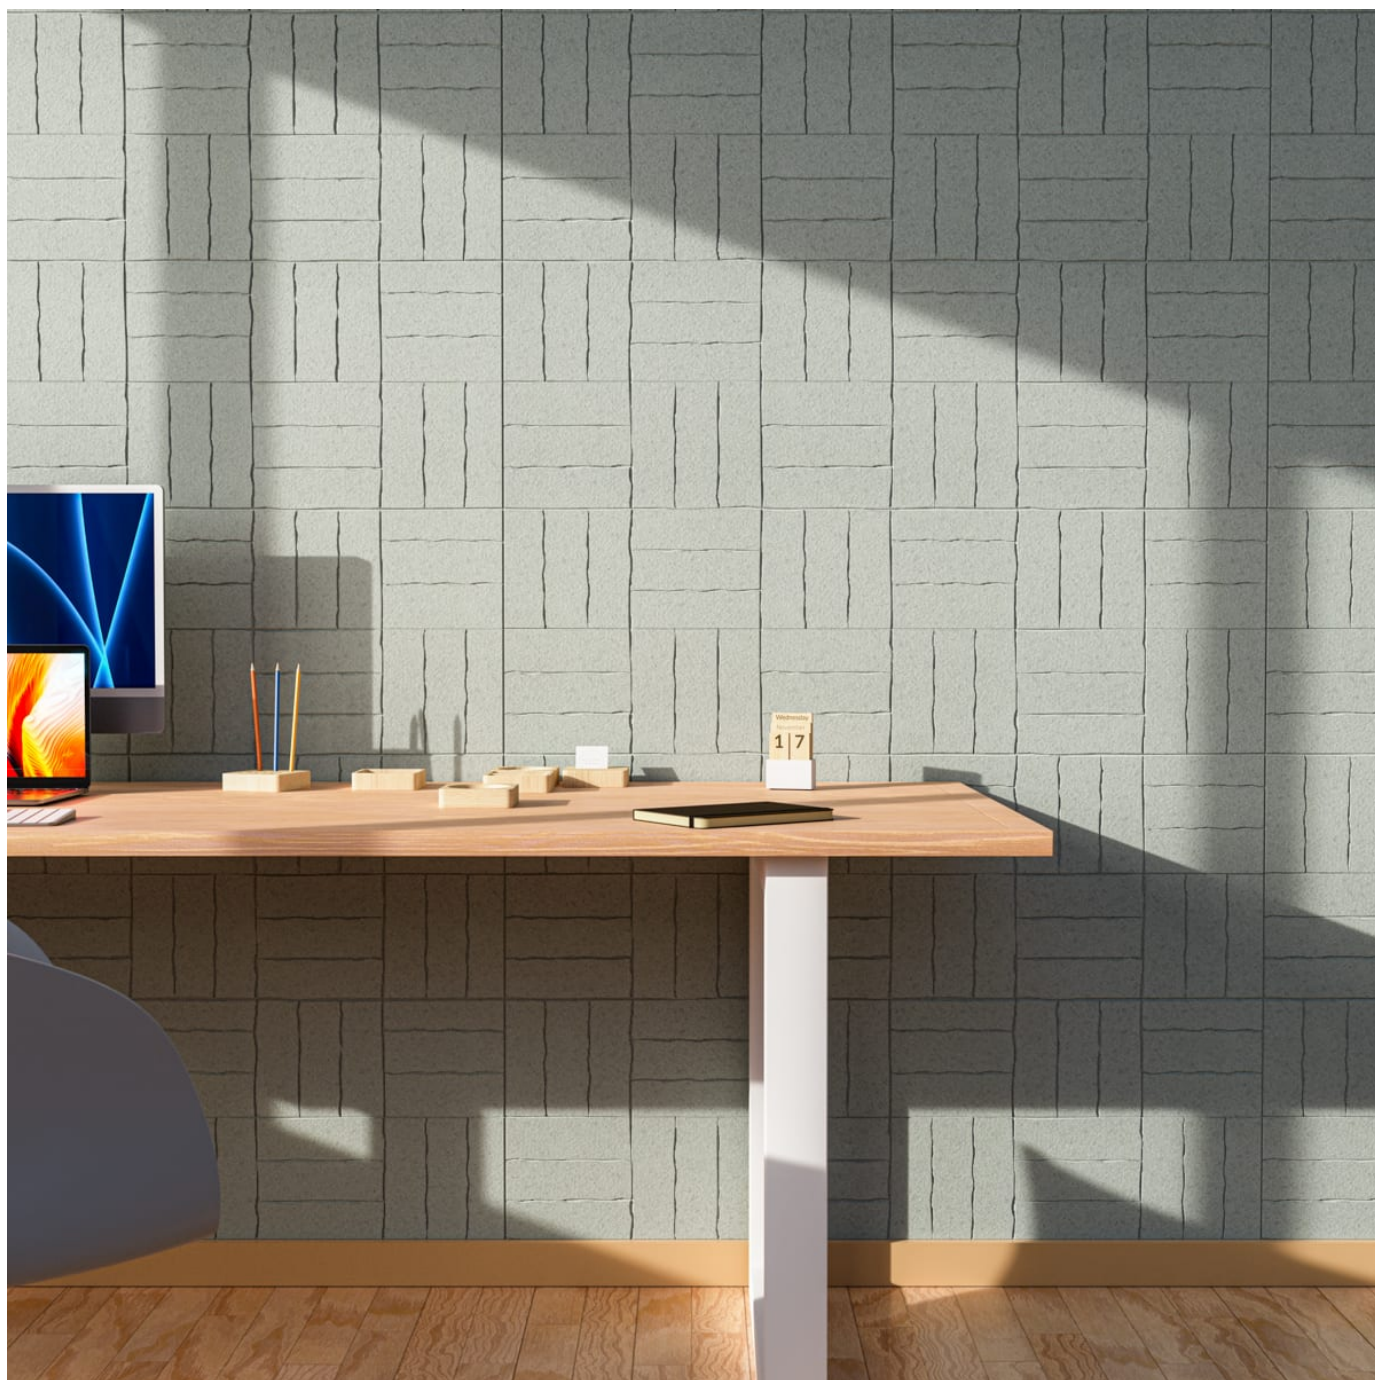

ORGANIC ETCH PANEL CERAMIC

Acoustics » Acoustic Panels

Brand: **Zintra**

Collection: **Organic Etch Panel**

1300 306 399

info@baresque.com.au

baresque.com.au

1 of 5