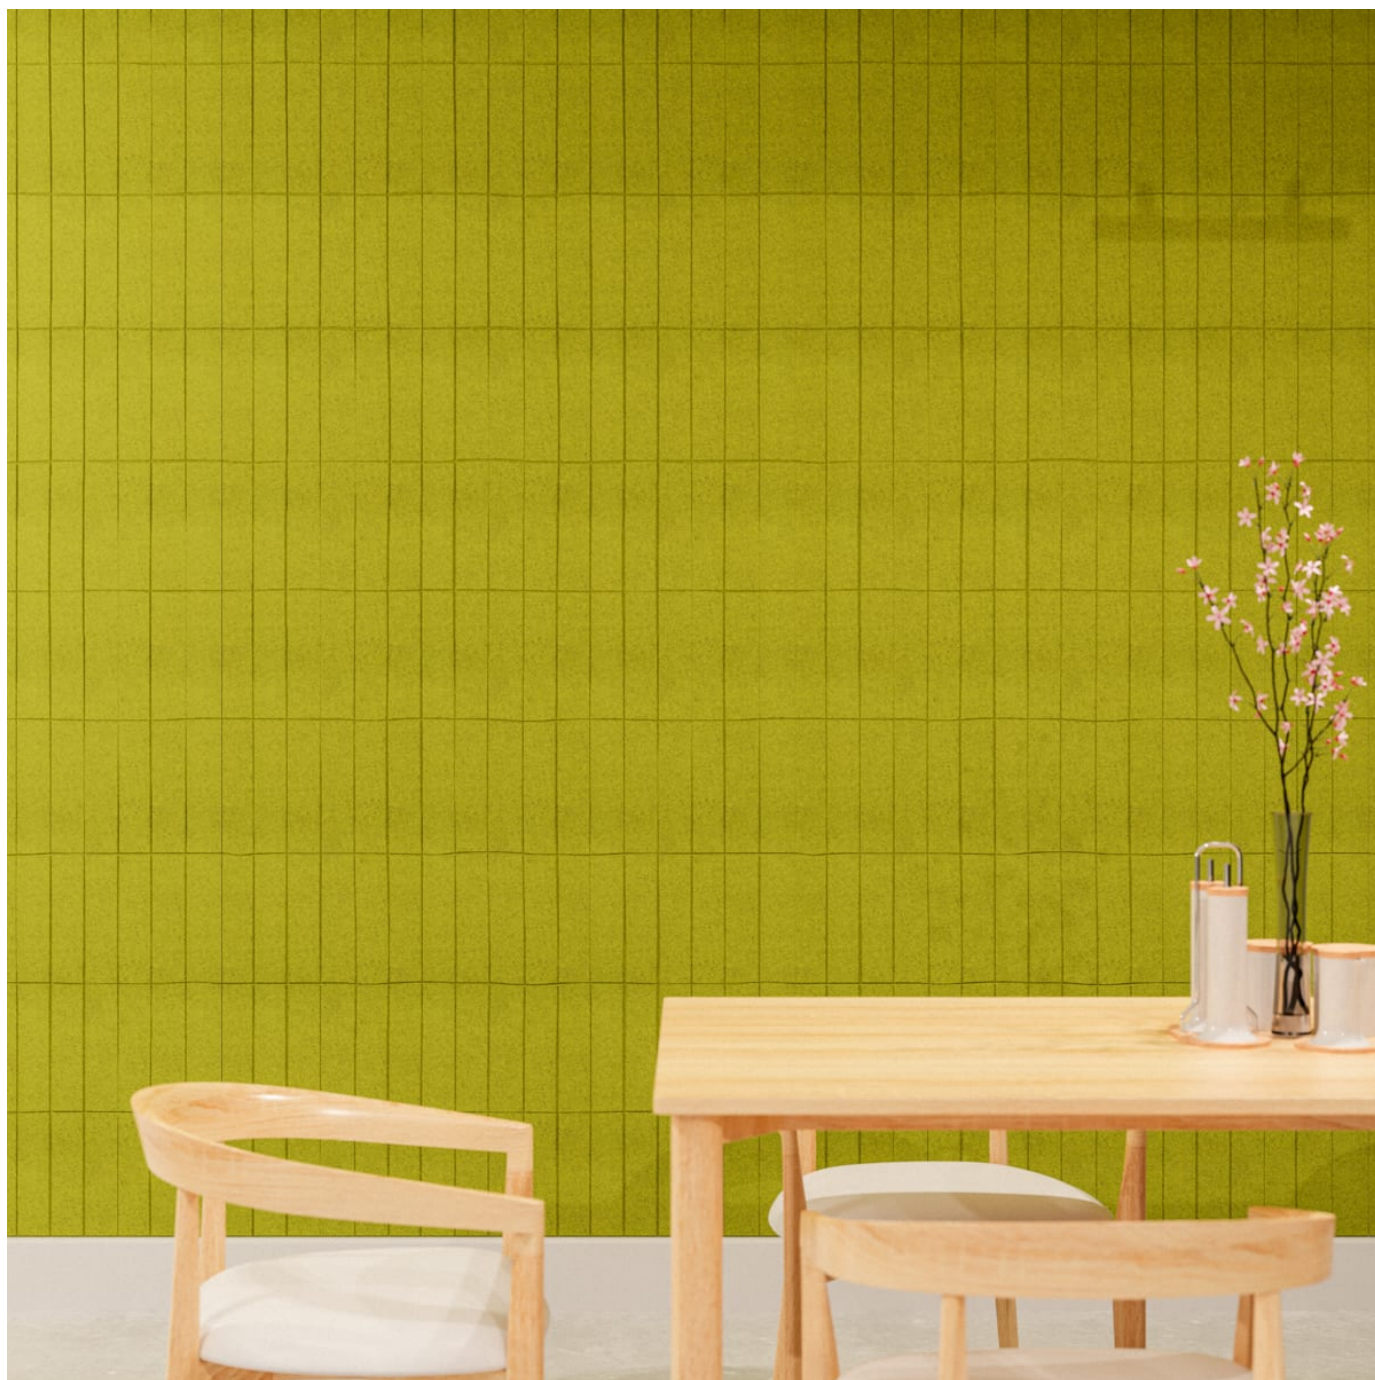

ORGANIC ETCH PANEL STACKED

Acoustics » Acoustic Panels

Brand: **Zintra**

Collection: **Organic Etch Panel**

ORGANIC ETCH PANEL STACKED

Acoustics » Acoustic Panels

Simple, tactile, and imperfectly perfect is how we describe our twelve Zintra Organic Etch designs. Introducing Stacked, a striking linear design.

Description

Drawing inspiration from the craftsmanship of skilled artisans, Organic Etch effortlessly blends human creativity with the beauty of the natural world. Organic Etch panels not only enhance interior spaces with design and depth but also offer superior acoustics. Available in a diverse range of designs and choice of colours, each tells a story of simplicity, tactility, and imperfect perfection.

Stacked: A stunning linear design providing added texture and dimension.

Embrace imperfection and unlock the beauty of organic design. With a choice of 30 colours, lightweight and easy to cut Organic Etch is the perfect acoustic alternative to traditional commercial wallcoverings.

Explore our twelve Organic Etch designs, each a contemporary interpretation. From the geometric design of Herringbone Stripe to the iconic box layout of Plaid, our panels bring texture and dimension to any space. Organic Etch Rivers captures the fluidity of nature with converging and diverging lines, while Organic Etch Stream evokes the tranquillity of flowing water. Partner patterns like Organic Etch Stacked and Stacked Plain to create coordinated designs, adding further depth to your environment.