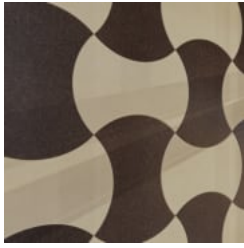

PLAIN TILES BATTLEAXE

Acoustics » Tiles

Plain Tile Battleaxe
Slate Linen and Ecru
Close Up