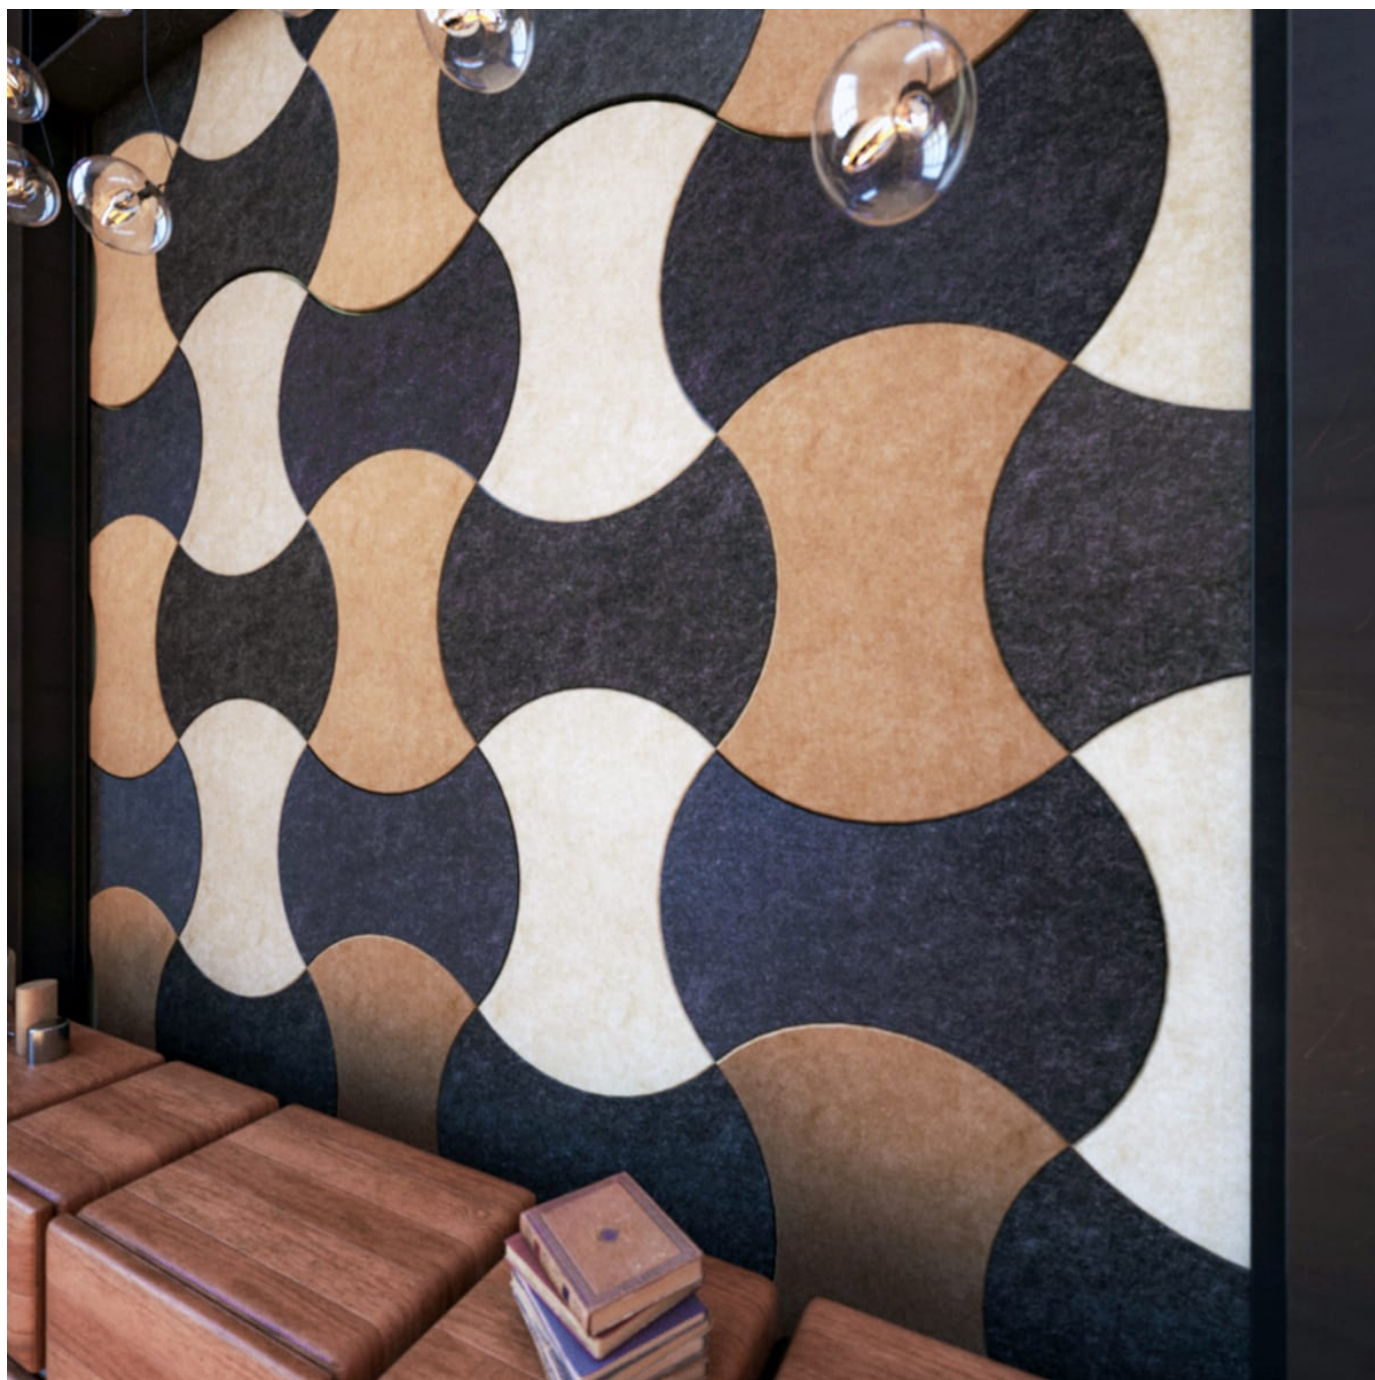

PLAIN TILES BATTLEAXE

Acoustics » Tiles

Brand: **Zintra**

Collection: **Plain Tiles**

1300 306 399

info@baresque.com.au

baresque.com.au

1 of 7