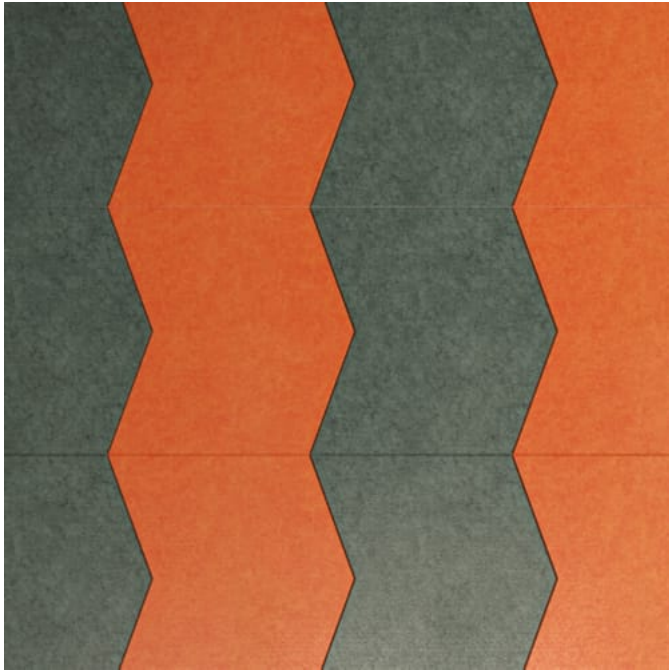

PLAIN TILES CHEVRON

Acoustics » Tiles

Plain Tile Chevron Mandarin and Cadet Detail