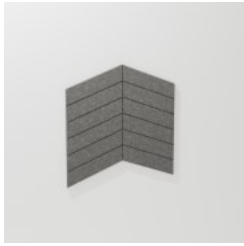

ETCH TILES CHEVRON

Acoustics » Tiles

Etch Tiles Chevron
Detail

12 Tile Assembly

Assembly Suggestions
Etch Tiles Chevron