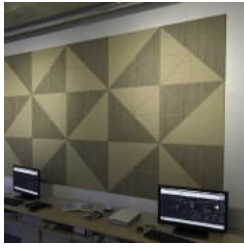

ETCH TILES TRIANGLE

Acoustics » Tiles

Etch Tiles Triangle
Detail 2