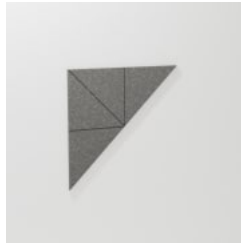

ETCH TILES TRIANGLE

Acoustics » Acoustic Tiles

Brand: **Zintra**

ETCH TILES TRIANGLE

Acoustics » Acoustic Tiles

Etch Tiles Triangle
Detail 2

Etch Tiles Triangle

Etch Tiles Triangle
Detail

ETCH TILES TRIANGLE

Acoustics » Acoustic Tiles

Every line tells a story with Zintra Etch Tiles, Triangle. Sculptural, dynamic, and diverse in design, they inspire endless possibilities for dynamic arrangements and playful pattern exploration.

✓ Bleach Cleanable

✓ Acoustic

✓ Easy Install

✓ Easy Clean

Description

Zintra Etch Tiles, where acoustic absorption meets dynamic 3D design. Crafted using a 3mm v-groove, the angled blade creates contemporary, design-led patterns that add a touch of sophistication to any space. Whether you're aiming for a progressive, modern interior or a welcoming atmosphere, Zintra Etch offers a range of subtle textures to suit your design needs.