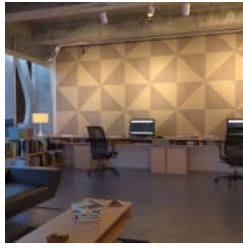

Etch Tiles Triangle