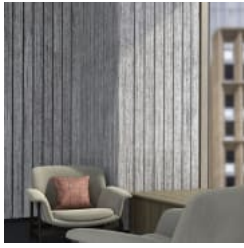

STICKS CORNER

Acoustics » Acoustic Sticks

Sticks Bundles
External Corner
Portrait Wide Ironbark