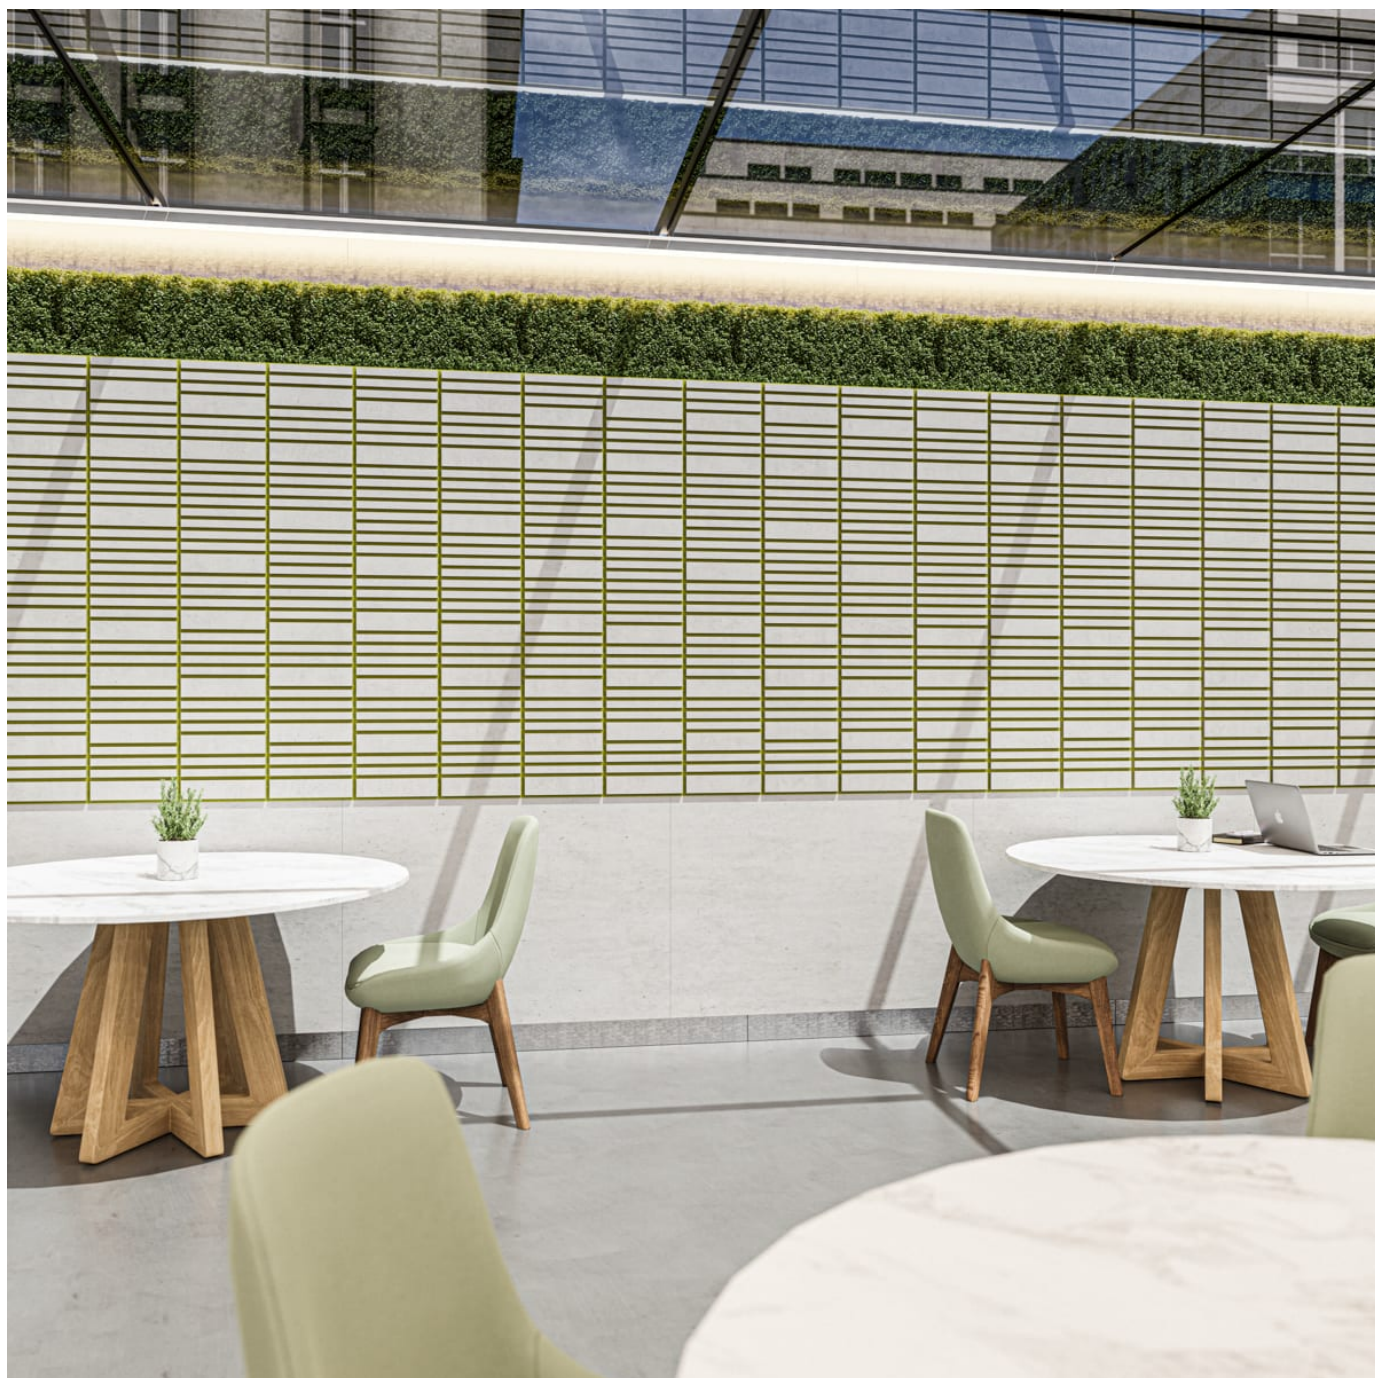

PATTERN TILES BILLET

Acoustics » Tiles

Brand: **Zintra**

Collections: **Pattern Tiles**

Applications: **Walls**

1300 306 399

info@baresque.com.au

baresque.com.au

1 of 8