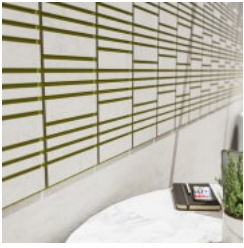

PATTERN TILES BILLET

Acoustics » Tiles

Pattern Tile Billet
Detail