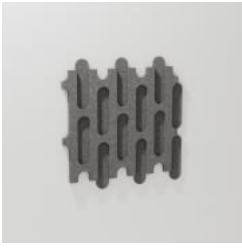

PATTERN TILES SURGE

Acoustics » Acoustic Tiles

Pattern Tile Surge
Detail