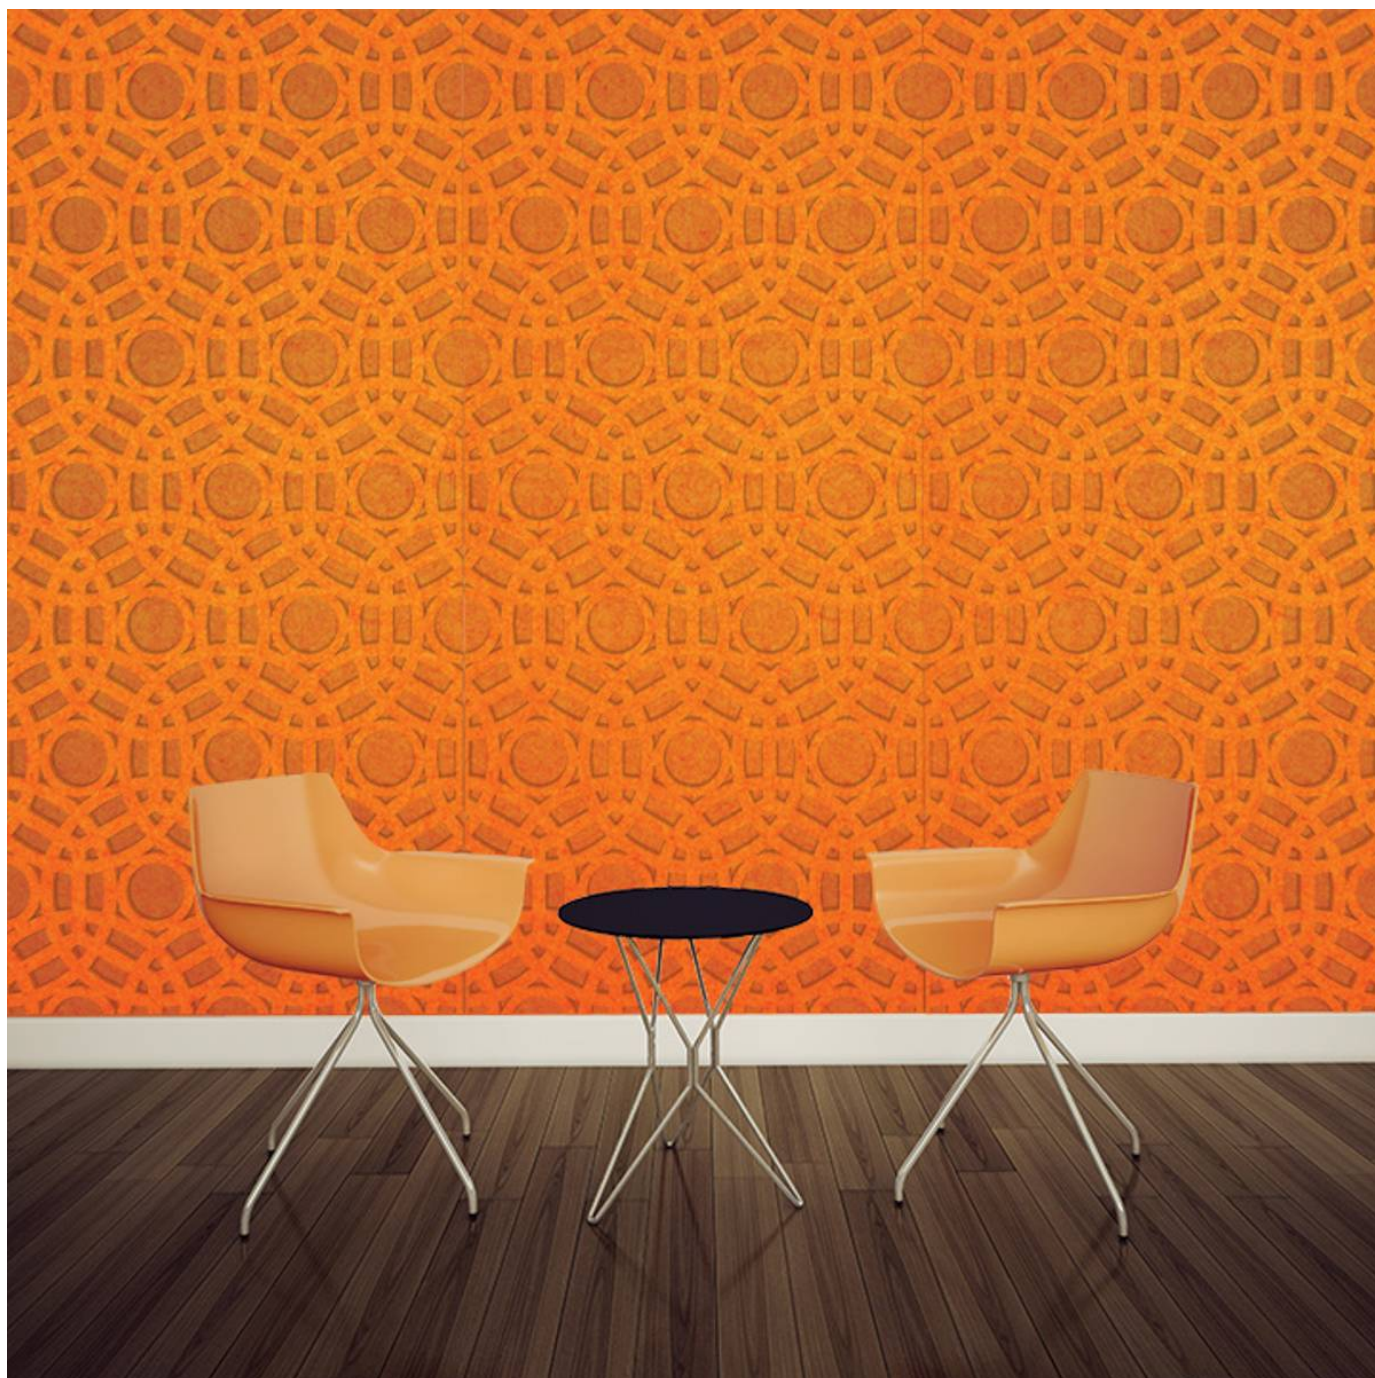

PATTERN PANEL ABHAYA

Acoustics » Acoustic Panels

Brand: **Zintra**

Collection: **Pattern Panel**

1300 306 399

info@baresque.com.au

baresque.com.au

1 of 7