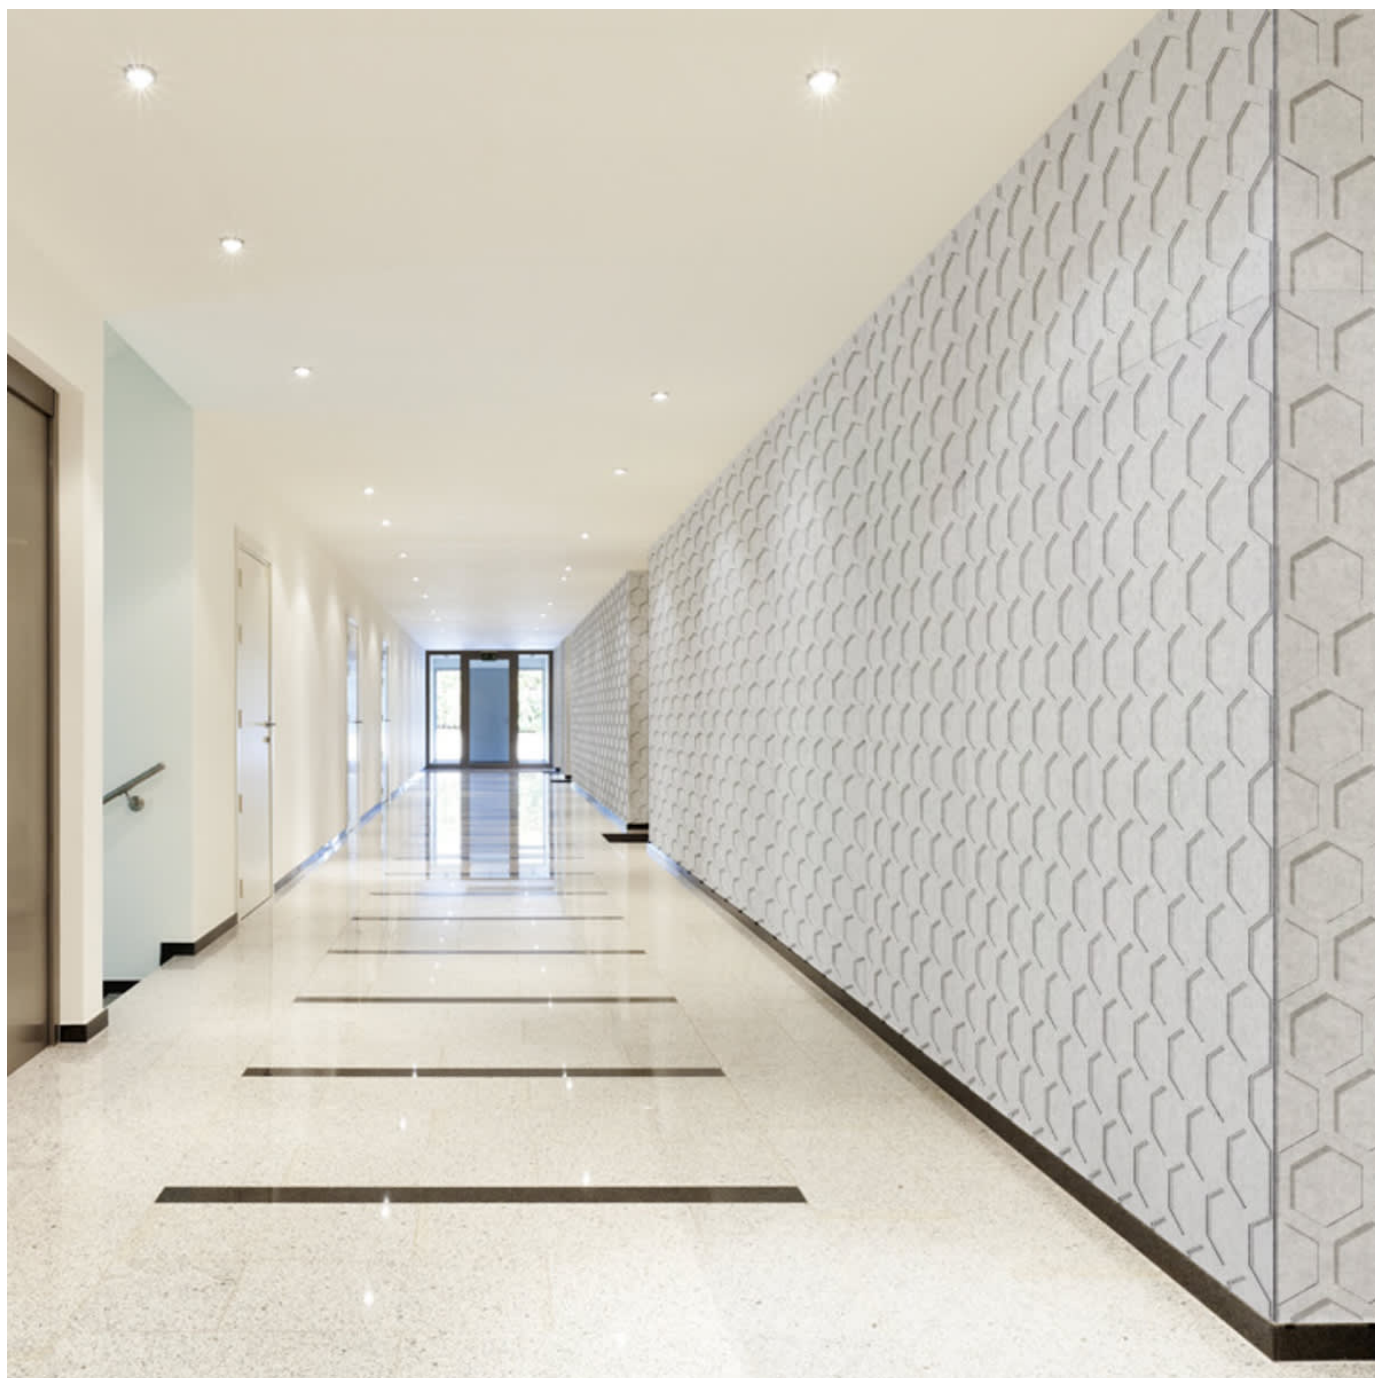

PATTERN PANEL ASIATIC

Acoustics » Acoustic Panels

Brand: **Zintra**

Collection: **Pattern Panel**