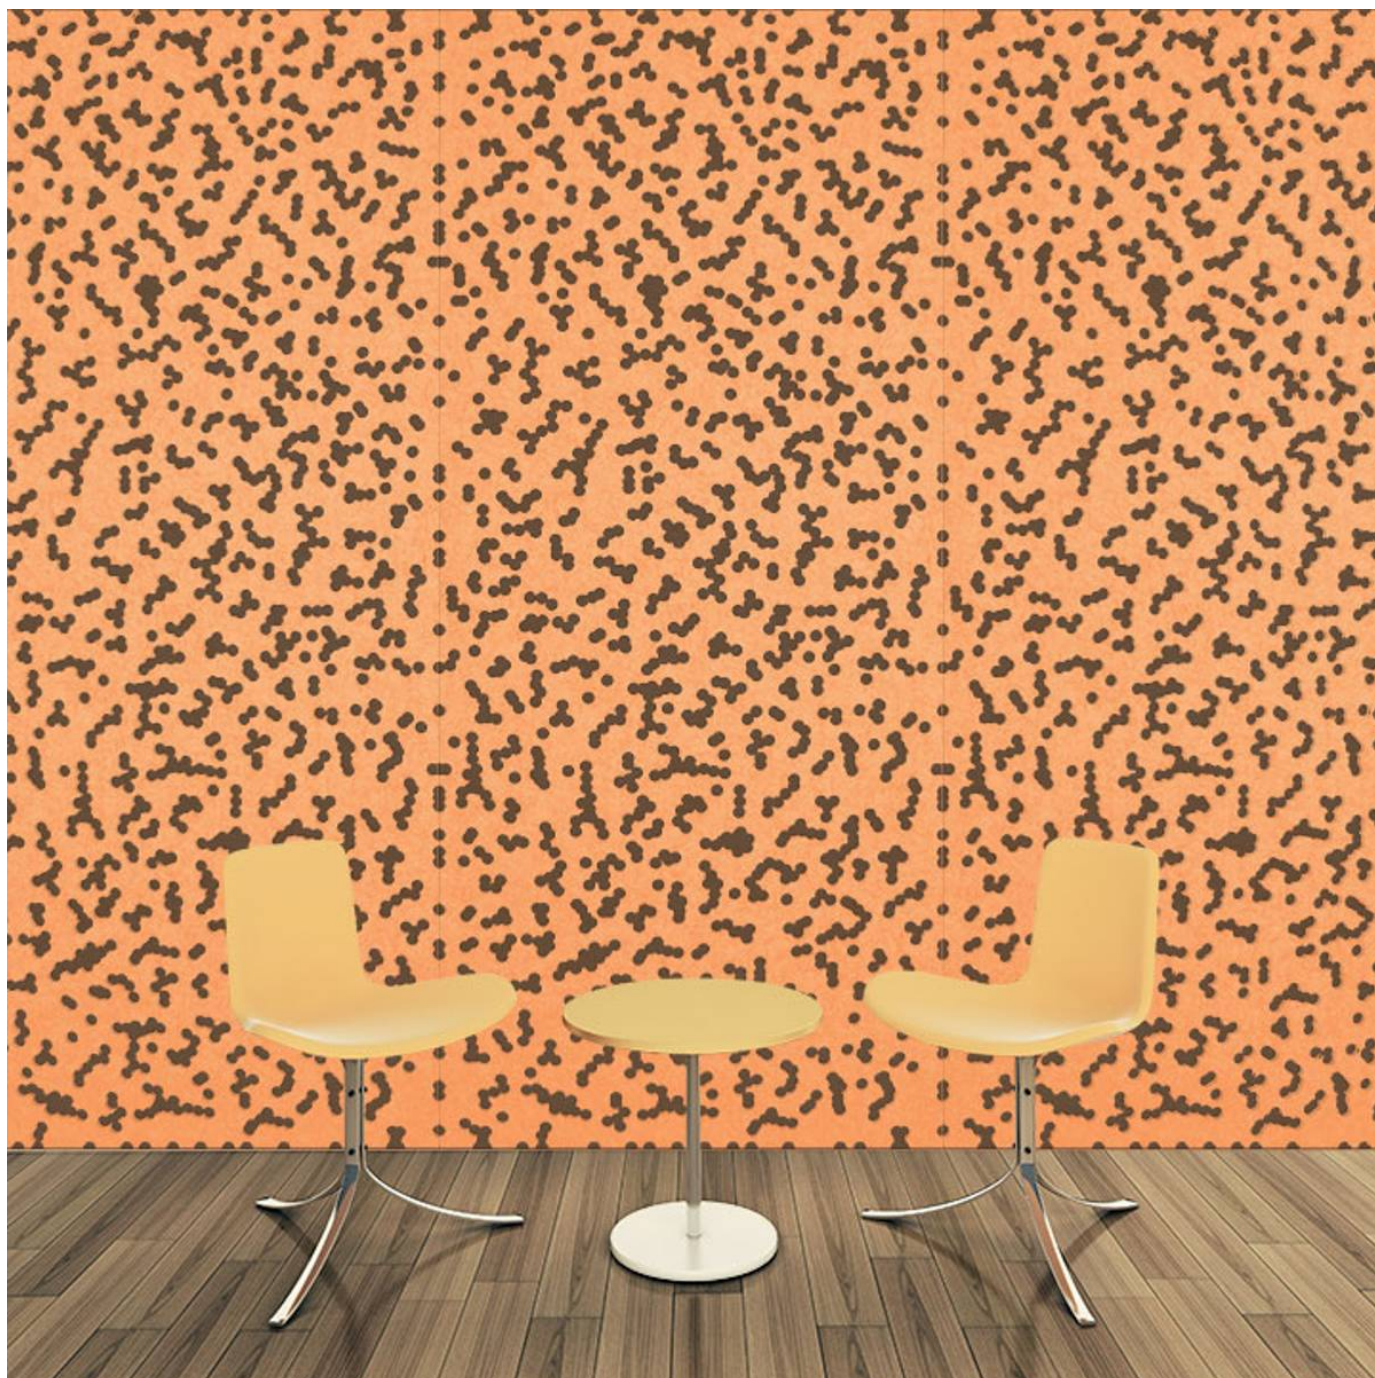

PATTERN PANEL DEEPAK

Acoustics » Acoustic Panels

Brand: **Zintra**

Collection: **Pattern Panel**

1300 306 399

info@baresque.com.au

baresque.com.au

1 of 7