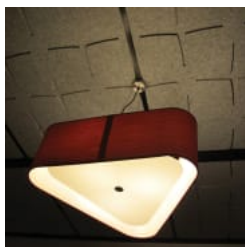

PATTERN PANEL DEVRAJ

Acoustics » Acoustic Panels

Pattern Panel Devraj