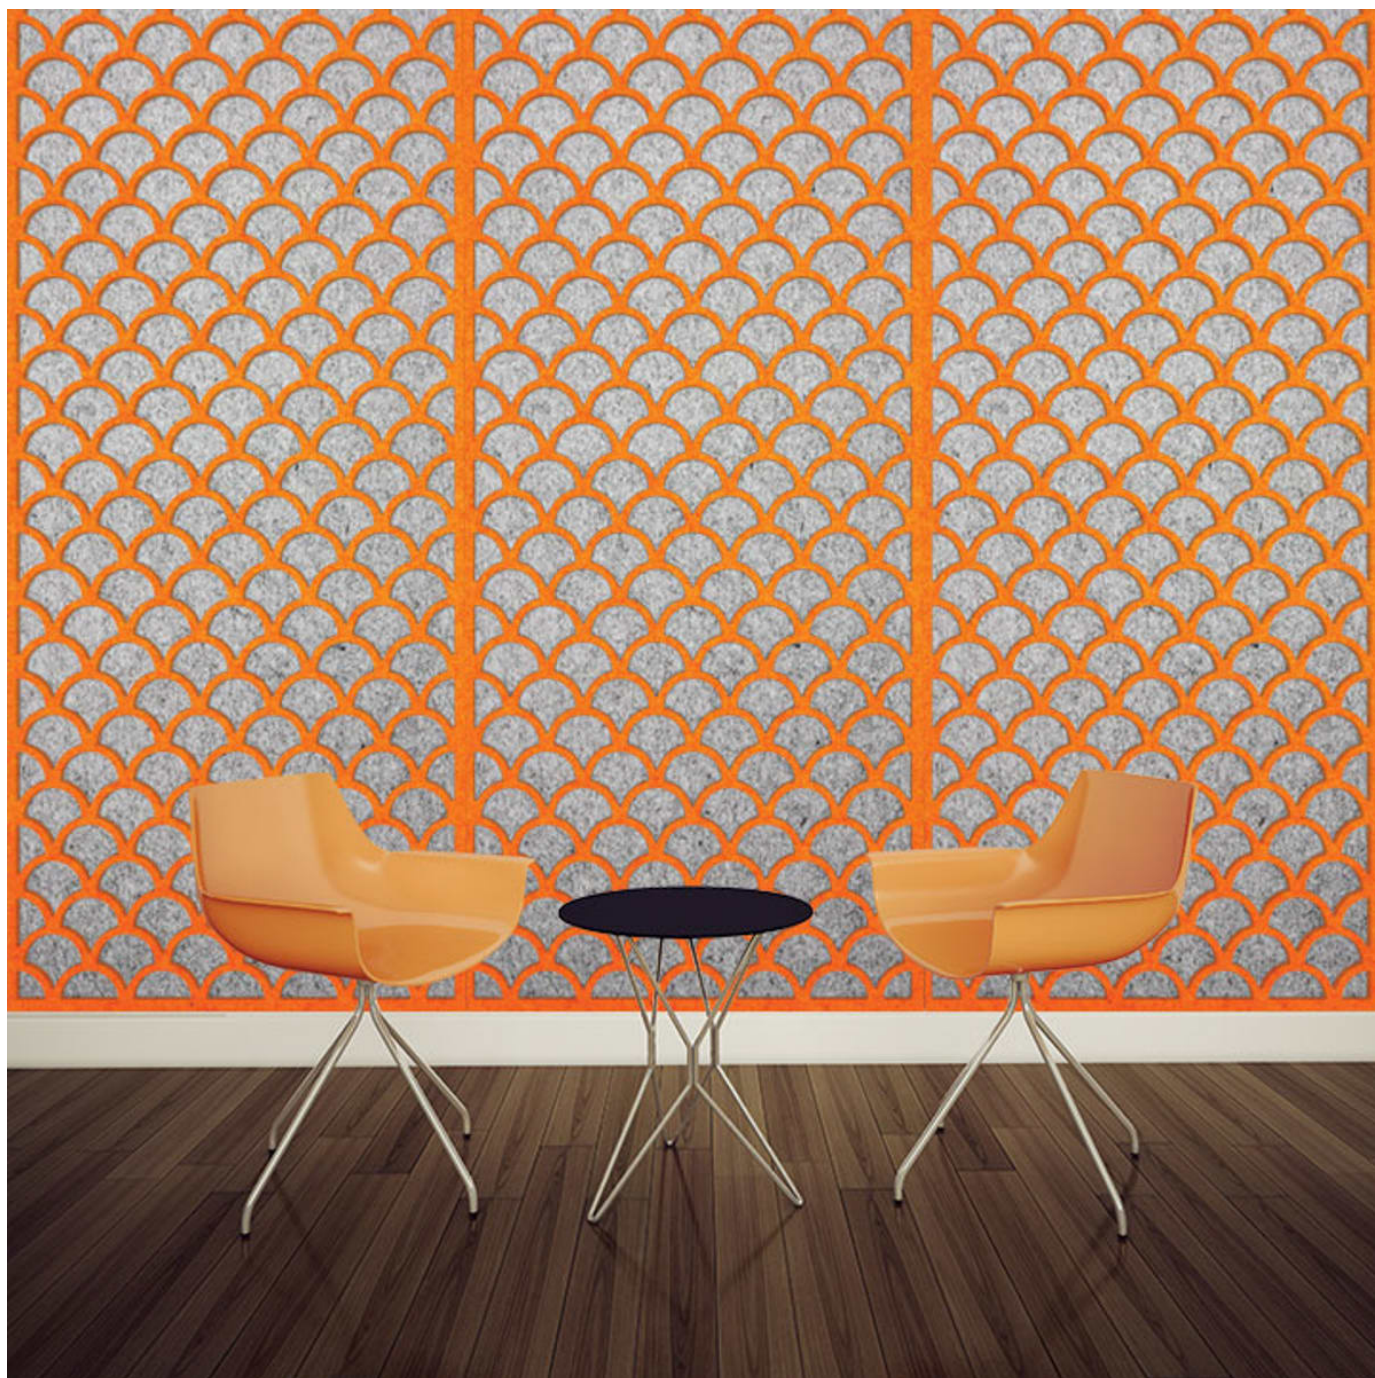

PATTERN PANEL GADIVA

Acoustics » Acoustic Panels

Brand: **Zintra**

Collections: **Pattern Panel**

Applications: **Ceilings, Walls**

1300 306 399

info@baresque.com.au

baresque.com.au

1 of 7