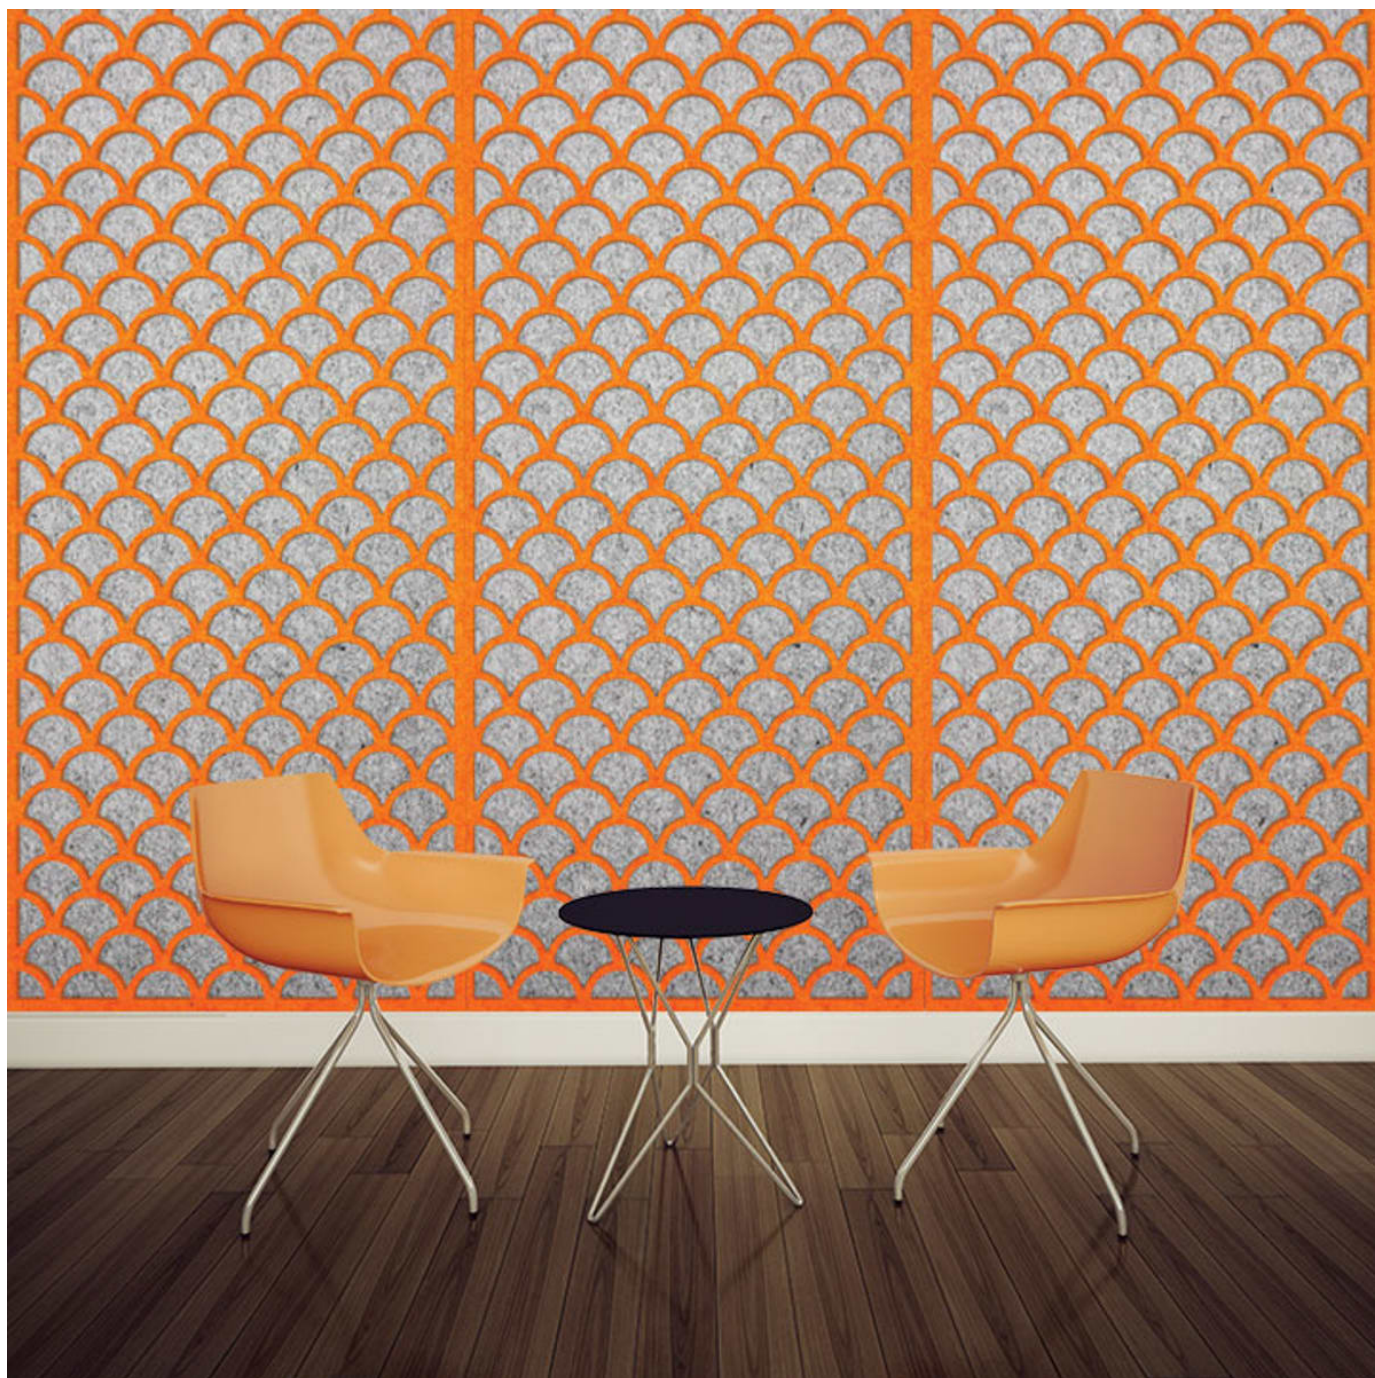

PATTERN PANEL GADIVA

Acoustics » Acoustic Panels

Brand: **Zintra**

Collection: **Pattern Panel**

1300 306 399

info@baresque.com.au

baresque.com.au

1 of 7