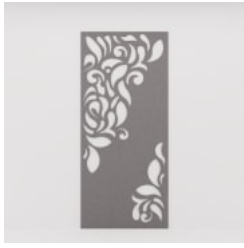

PATTERN PANEL KERALA

Acoustics » Acoustic Panels

Pattern Panel Kerala
Detail