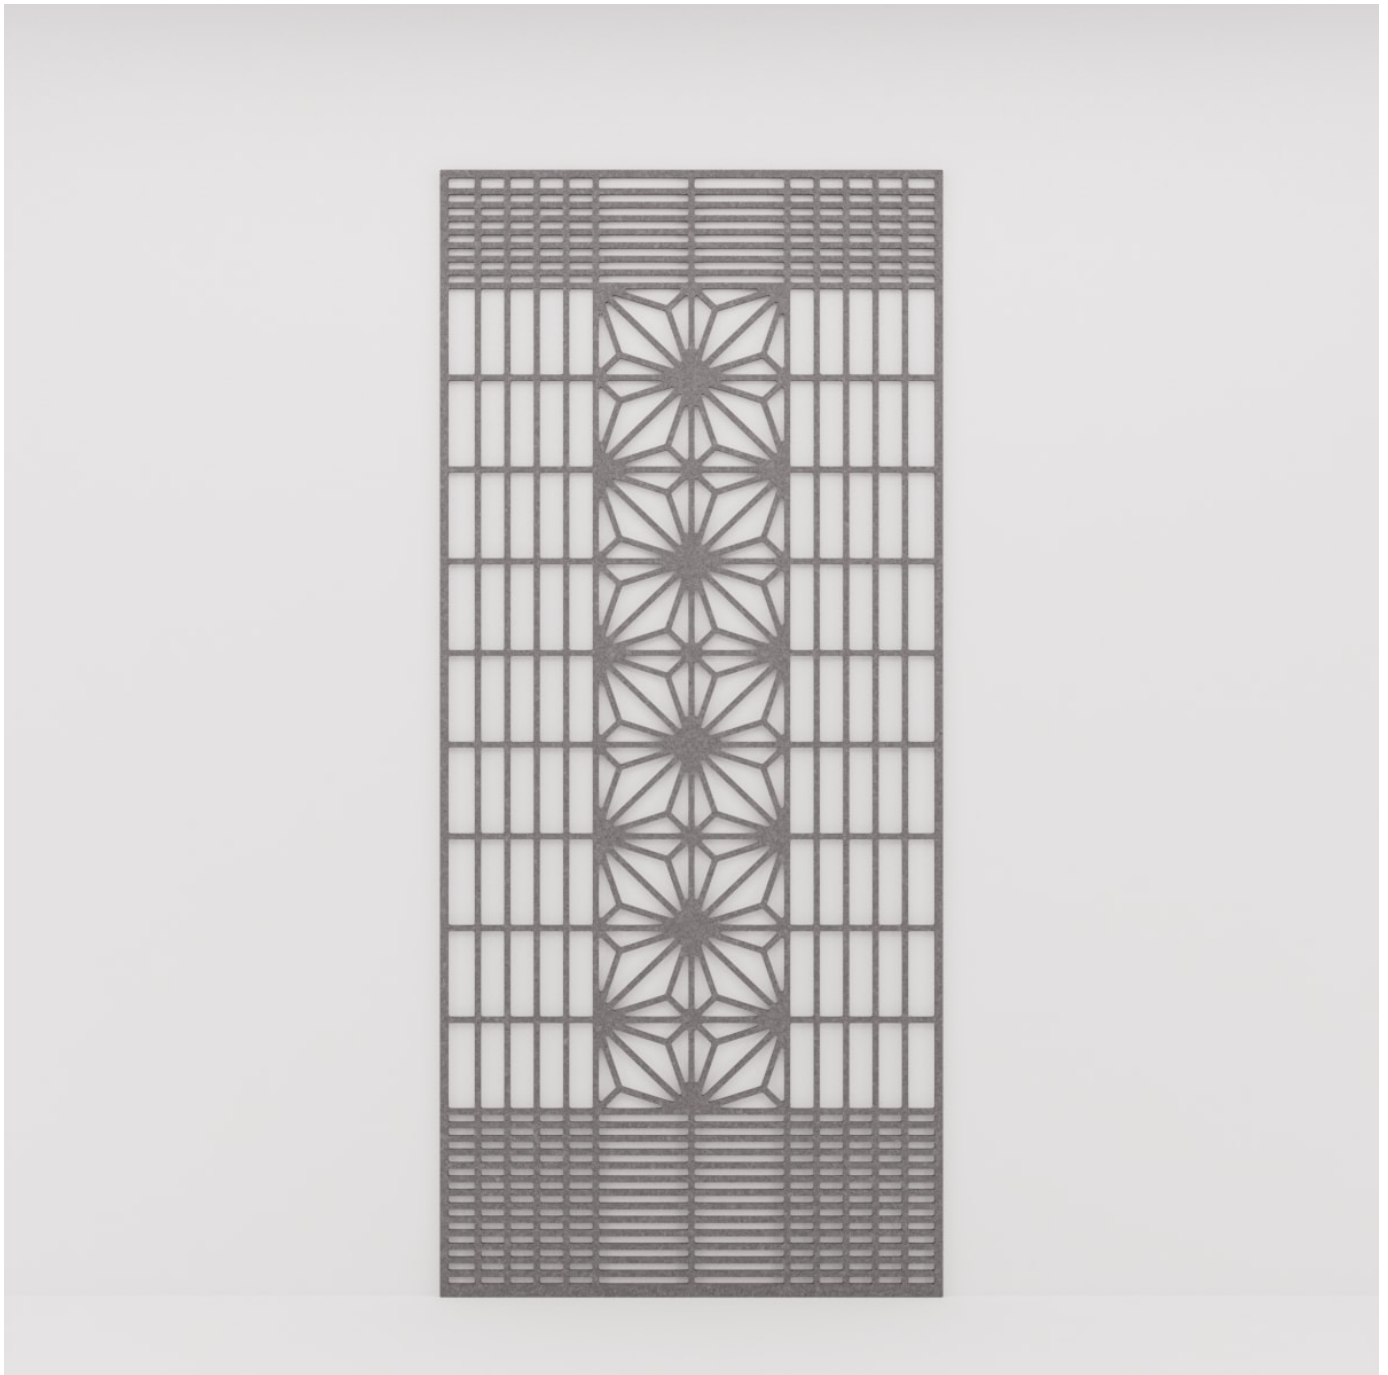

PATTERN PANEL ORIGAMI

Acoustics » Acoustic Panels

Brand: **Zintra**

Collection: **Pattern Panel**

1300 306 399

info@baresque.com.au

baresque.com.au

1 of 6