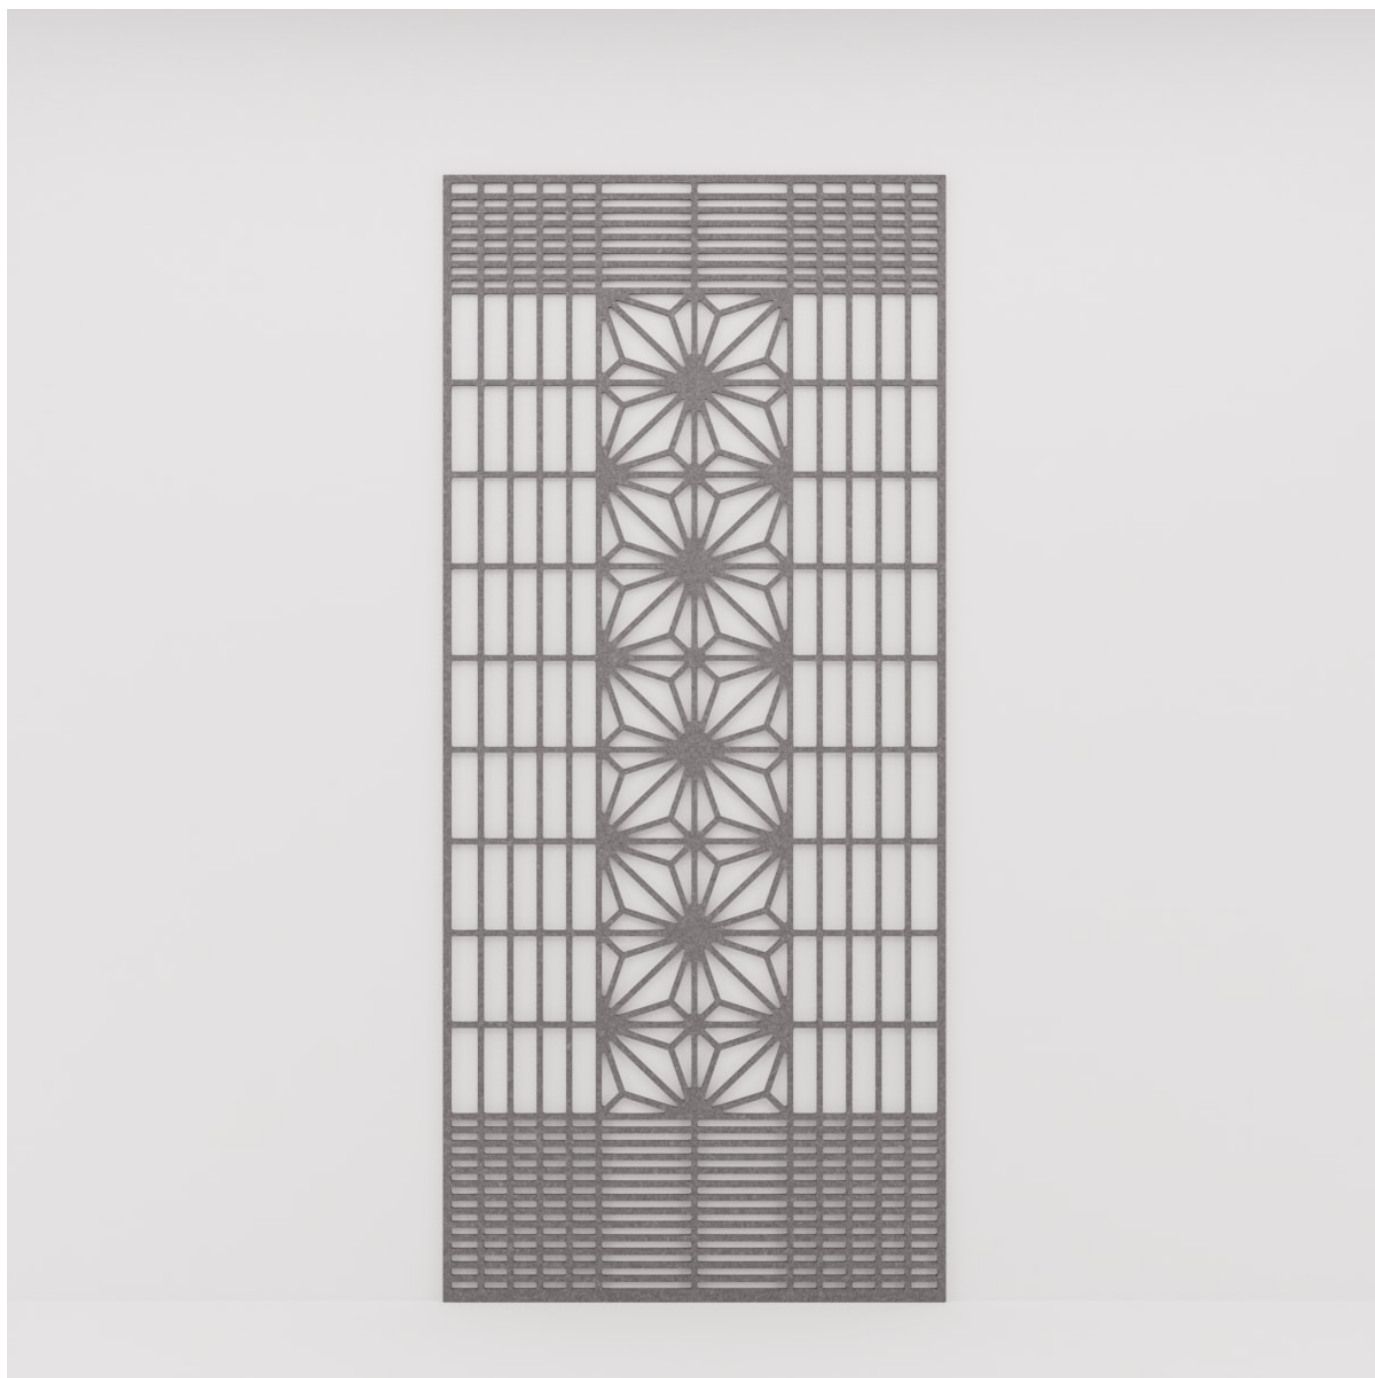

PATTERN PANEL ORIGAMI

Acoustics » Acoustic Panels

Brand: **Zintra**

Collections: **Pattern Panel**

Applications: **Ceilings, Walls**

1300 306 399

info@baresque.com.au

baresque.com.au

1 of 6