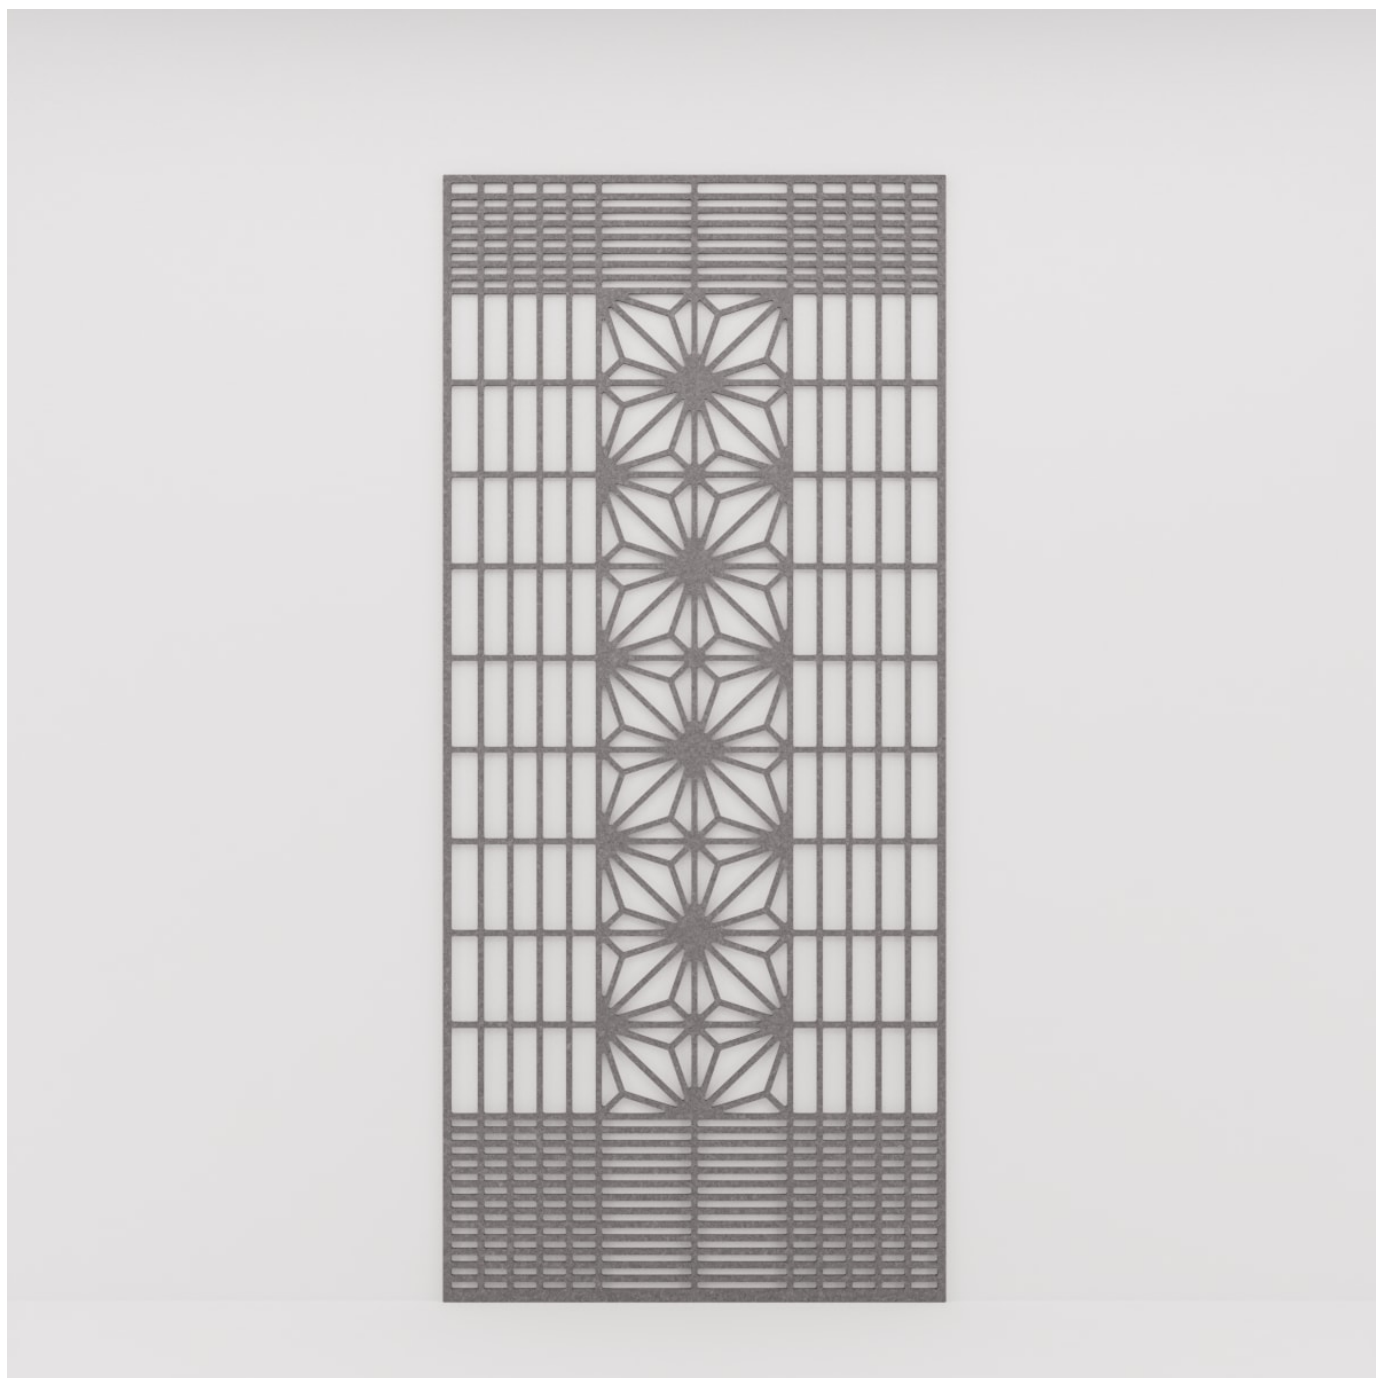

PATTERN PANEL ORIGAMI

Acoustics » Acoustic Panels

Brand: **Zintra**

Collections: **Pattern Panel**

Applications: **Ceilings, Walls**

1300 306 399

info@baresque.com.au

baresque.com.au

1 of 6