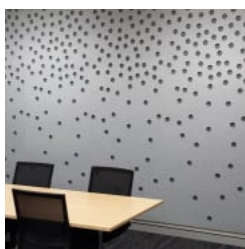

PATTERN PANEL PERDITA

Acoustics » Acoustic Panels

Pattern Panel Perdita