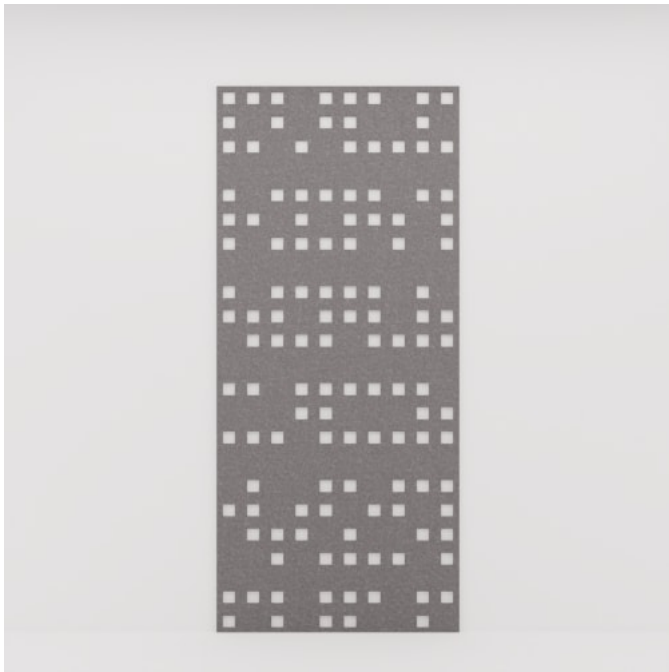

PATTERN PANEL PIXEL

Acoustics » Acoustic Panels

Pattern Panel Pixel Detail