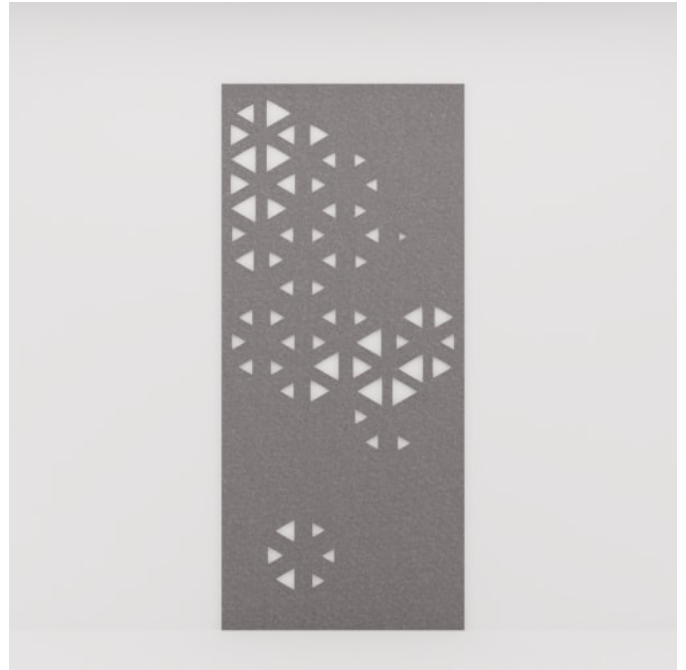

Pattern Panel Prose Detail