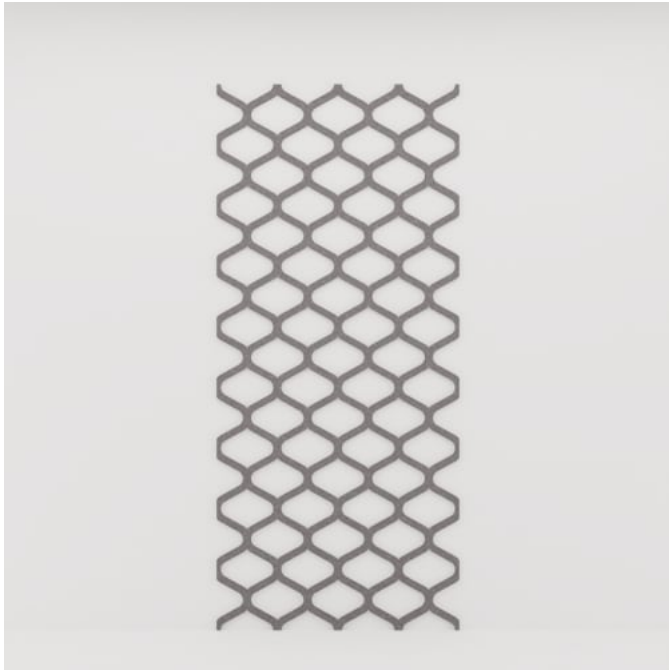

PATTERN PANEL RAJA

Acoustics » Acoustic Panels

Pattern Panel Raja Detail