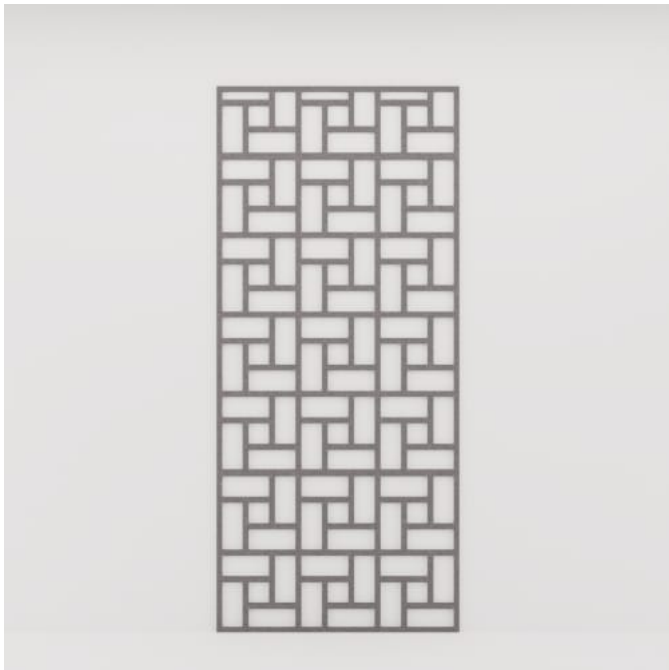

PATTERN PANEL SUTRA

Acoustics » Acoustic Panels

Brand: **Zintra**

Applications: **Ceilings, Walls**

PATTERN PANEL SUTRA

Acoustics » Acoustic Panels

Pattern Panel Sutra Detail

PATTERN PANEL SUTRA

With virtually unlimited design options, each pattern can be intricately cut out of Zintra and paired with a matching or contrasting solid Zintra backing panel to achieve a unique aesthetic for walls or ceilings. Experience enhanced noise absorption and easy installation, while enjoying a broad range of neutral and vibrant Colours to suit any space.