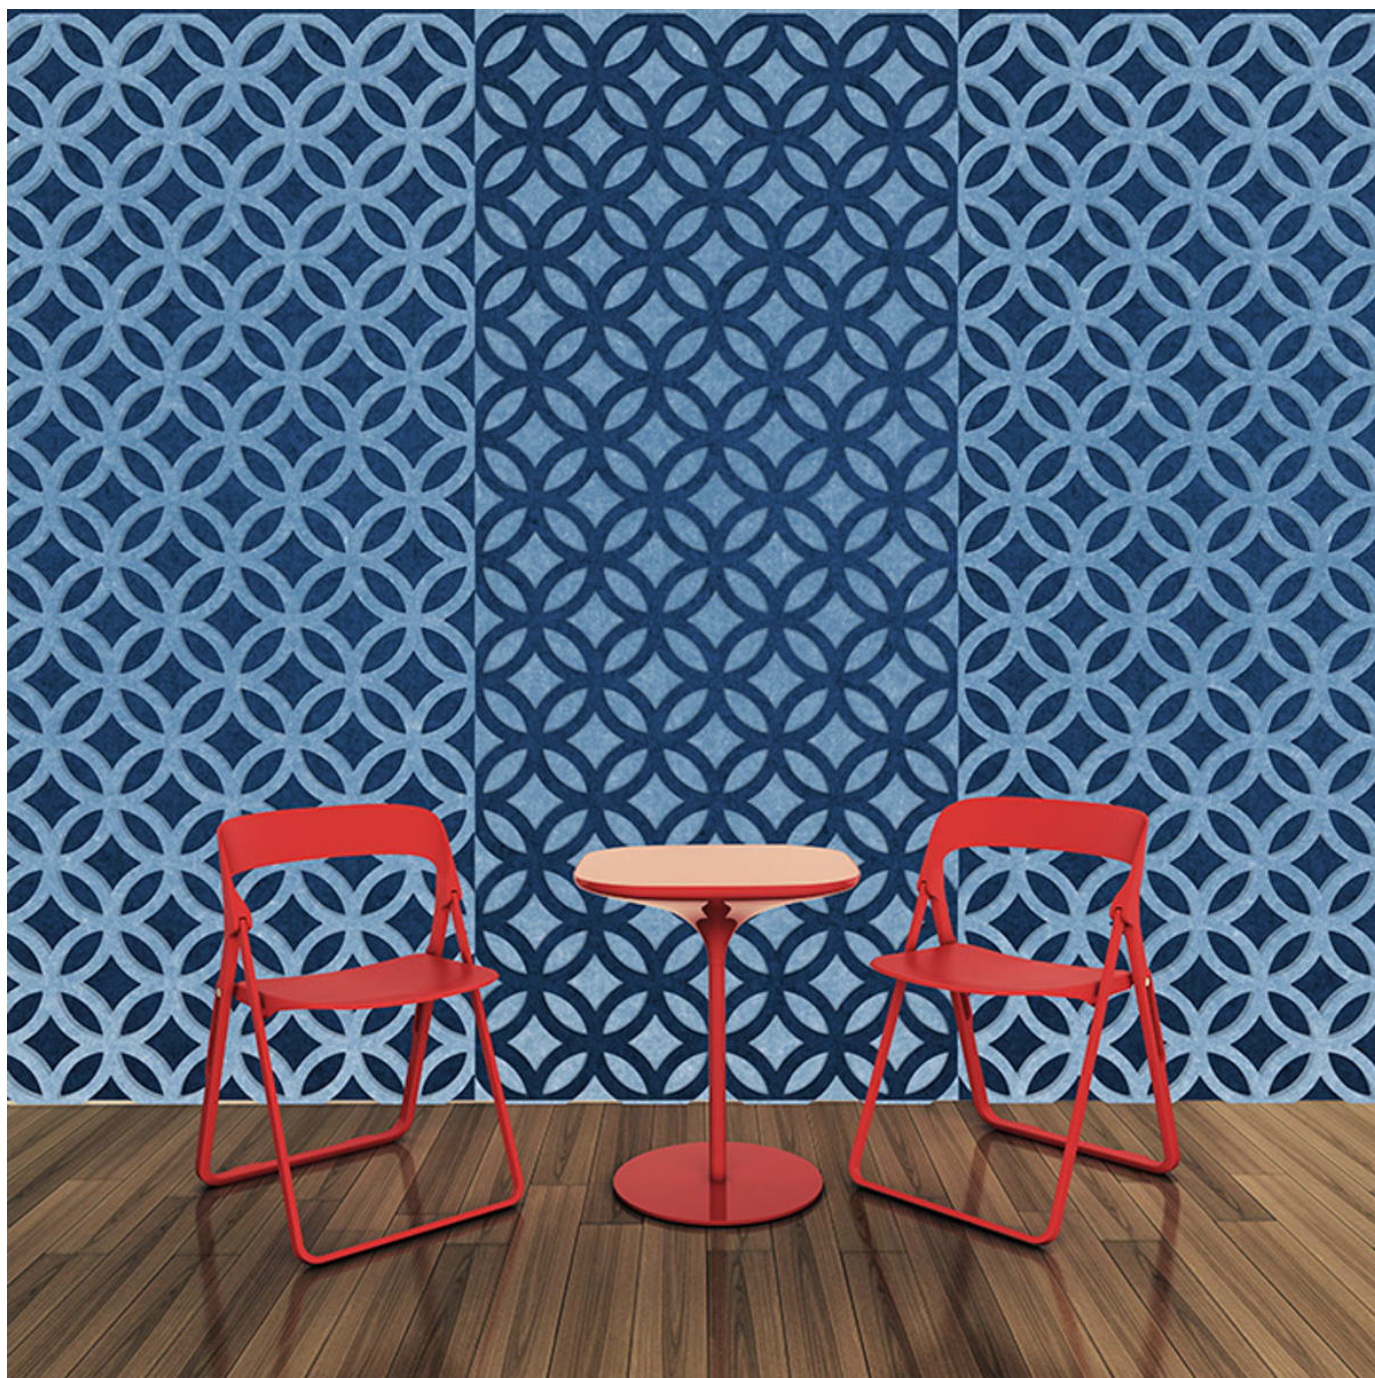

PATTERN PANEL VEDIC

Acoustics » Acoustic Panels

Brand: **Zintra**

Collection: **Pattern Panel**

1300 306 399

info@baresque.com.au

baresque.com.au

1 of 7