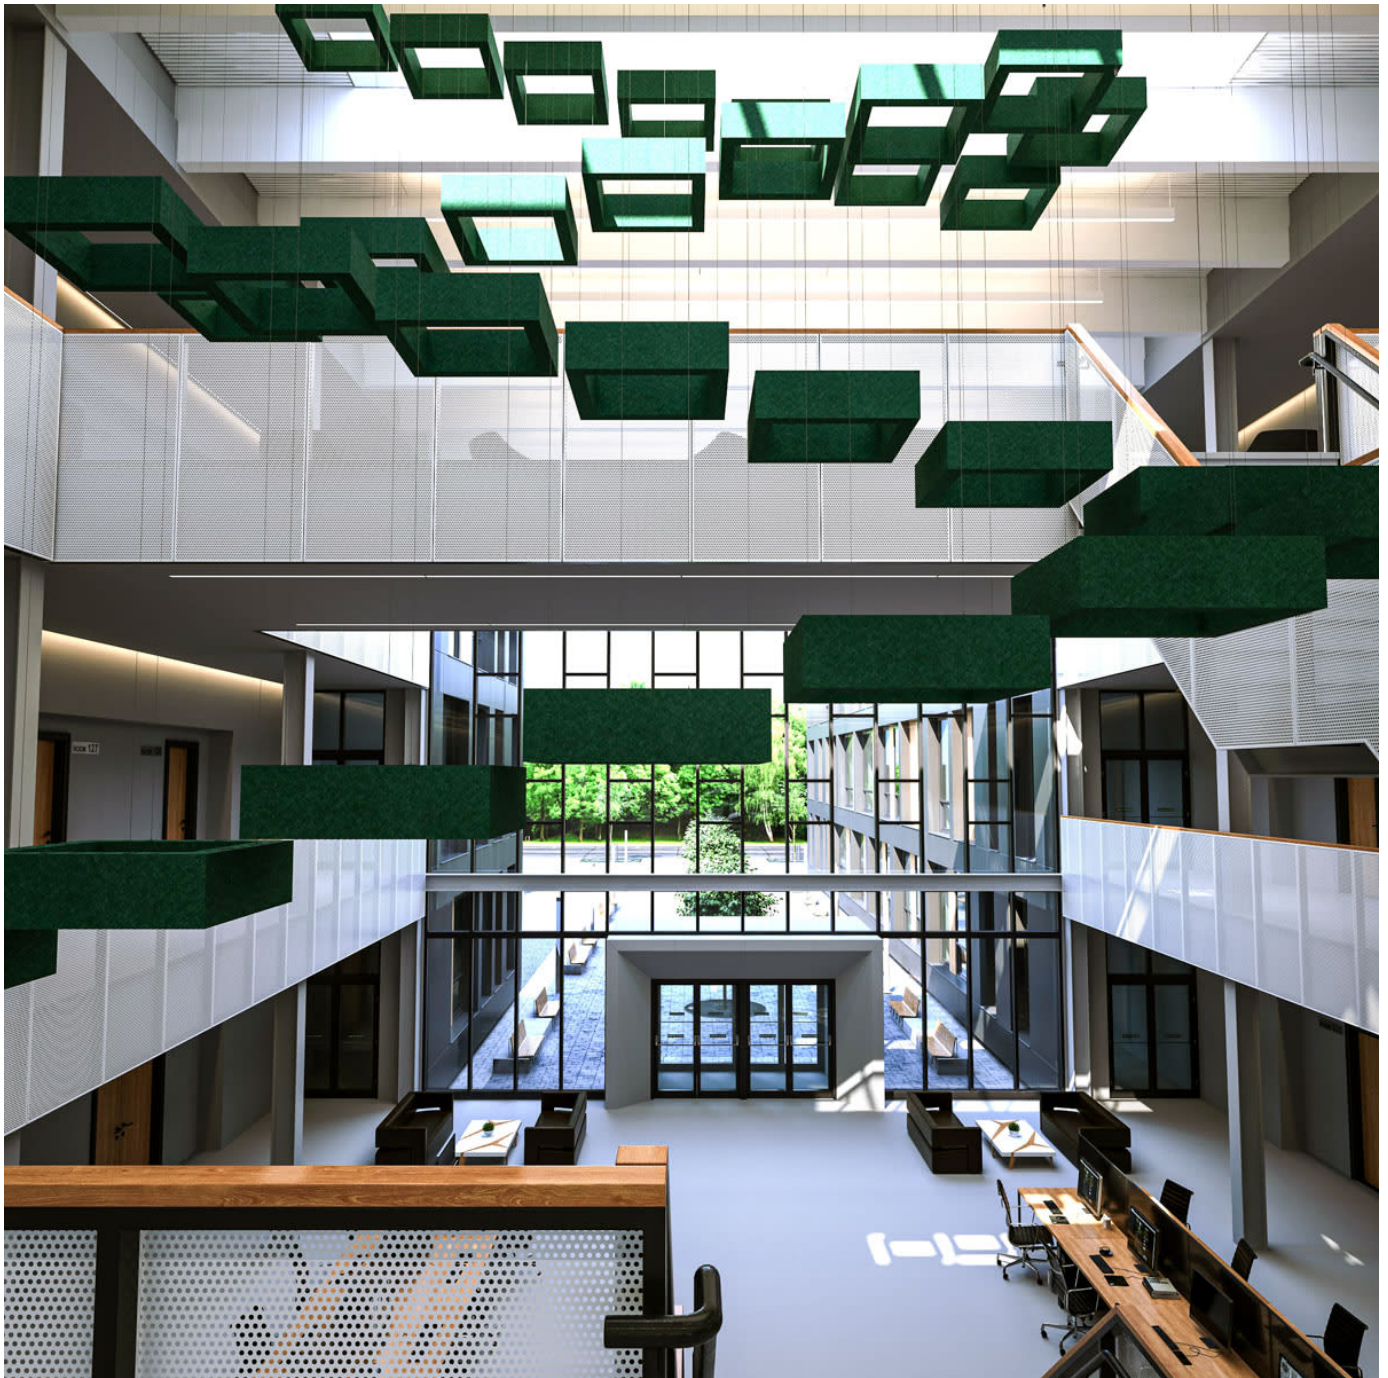

BEAMS RECTANGLE BEAM

Acoustics » Acoustic Baffles

Brand: **Zintra**

Collections: **Beams**

Applications: **Ceilings**

1300 306 399

info@baresque.com.au

baresque.com.au

1 of 7