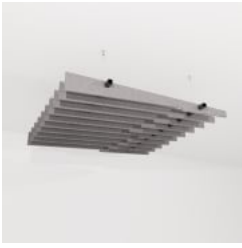

BAFFLE SYSTEMS BOLT

Acoustics » Acoustic Baffles

Baffle Systems Bolt
Detail