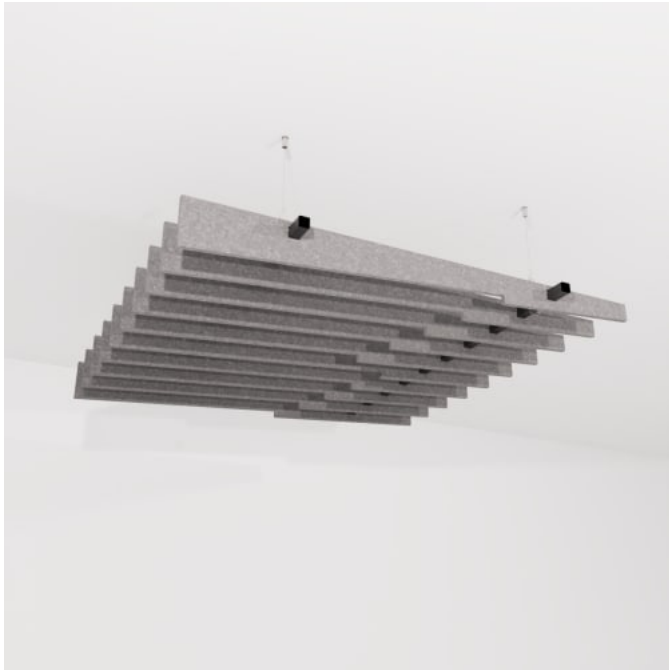

1 of 9

BAFFLE SYSTEMS BOLT

Acoustics » Acoustic Baffles

Baffle Systems Bolt Detail

BAFFLE SYSTEMS BOLT

Acoustics » Acoustic Baffles

Transform your space with Zintra Baffle System, Bolt design. Our high-performing baffles offer flexible and dynamic acoustic control, perfect for enhancing spacious environments

✓ Acoustic

✓ Bleach Cleanable

✓ Easy Clean

✓ Easy Install

Description

A modern solution for acoustic control, Zintra Baffles are a prefabricated, ceiling mounted system. Showcasing Zintra's flexible characteristics and offering superior acoustic control, Zintra Acoustic Baffles are an innovative replacement to traditional mineral fibre lay systems.

Bolt | Canyon | Gorge | Individual | Louvre | Quarter | Ridge | Square | Swell | V-Fold | Wave

Combining a dynamic aesthetic appeal and acoustic performance these systems are supplied ready to install with minimum fuss. A great advantage of the vertical blades is the increased surface area that is presented to the room resulting in a greater absorption of sound compared to flat panels.