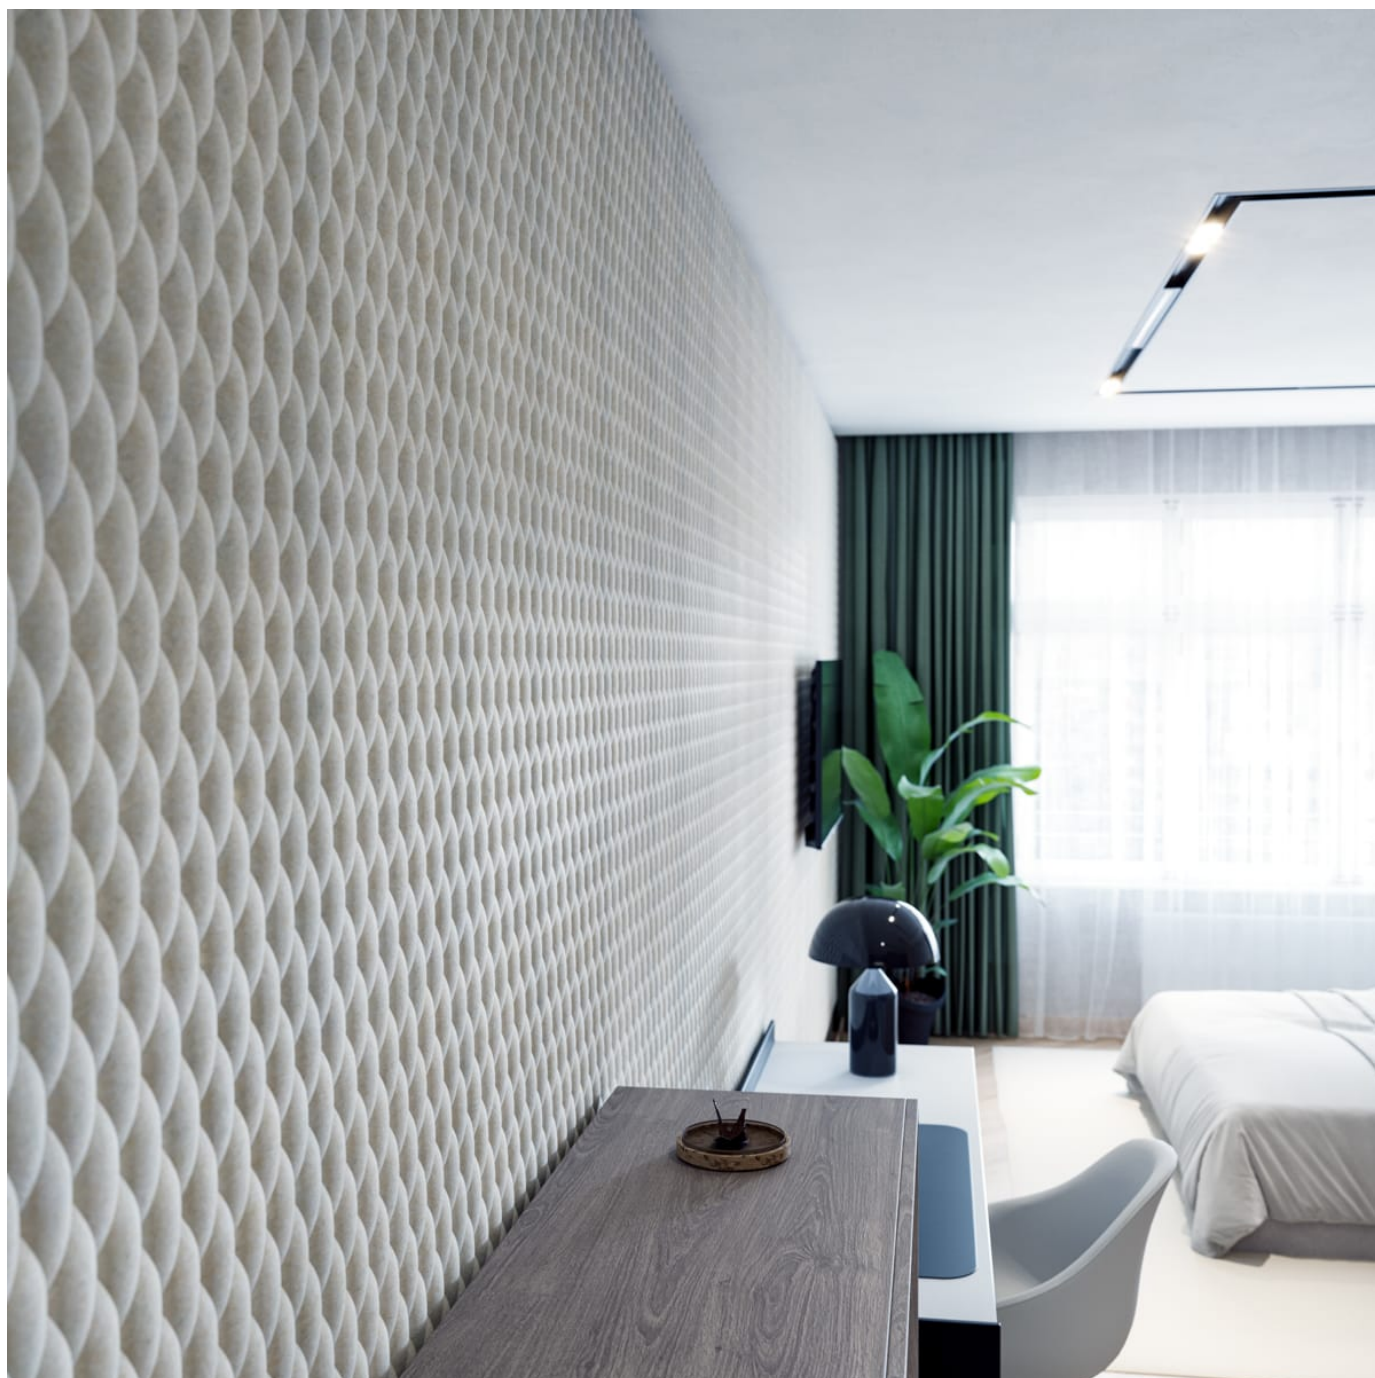

EMBOSS PANEL TUFTED

Acoustics » Acoustic Panels

Brand: **Zintra**

Collection: **Emboss Panel**

1300 306 399

info@baresque.com.au

baresque.com.au

1 of 8