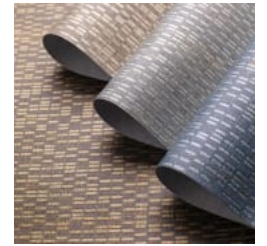

A216-062 MORGANITE

A216-185 OPAL

A216-325 TOPAZ

A216-644 COPPER

A216-710 AURUM

A216-803 LICHEN

A216-871 FLOURITE

ASCOLI

Wallcoverings » Commercial Wallcoverings

Ascoli is a luminous rectilinear pattern with metallic flecks in 8 shades, from pearl white to rich gem tones, adding elegance to any space.

✓ Bleach Cleanable

✓ EPD Certified