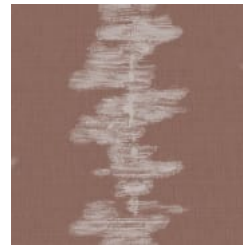

A217-558 HENNA