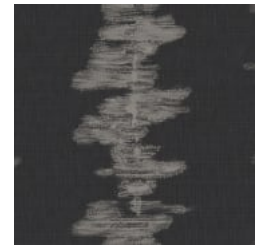

A217-820 PUFFIN