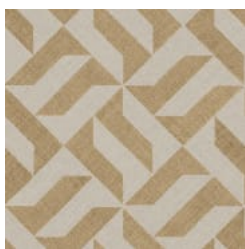

INT25 COMPOUND

Wallcoverings » Decorative Wallcoverings

COLOURWAY CARD

INTUTITION
COLOURWAY CARD

INT251