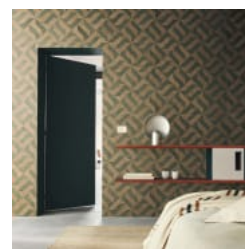

INT25 COMPOUND

Wallcoverings » Decorative Wallcoverings

COLOURWAY CARD

INTUTITION
COLOURWAY CARD