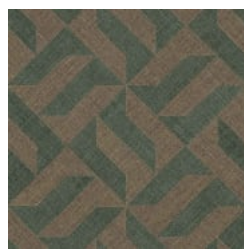

INT25 COMPOUND

Wallcoverings » Decorative Wallcoverings

COLOURWAY CARD

INTUTITION
COLOURWAY CARD

INT251

INT252

INT253

INT25 COMPOUND

Wallcoverings » Decorative Wallcoverings

This design is a raffia mosaic with geometric shapes. Available in 3 colourways.

✓ **Ecological**

✓ **Light Resistant**

✓ **Seamless Joins**

Description

Omexco's latest collection uses a diverse range of natural materials. In this collection, we aim to emphasize the inherent richness of natural fibres in their purest form.