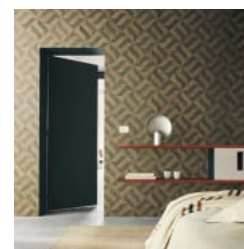

INT25 COMPOUND

Wallcoverings » Decorative Wallcoverings

COLOURWAY CARD

INTUTITION
COLOURWAY CARD