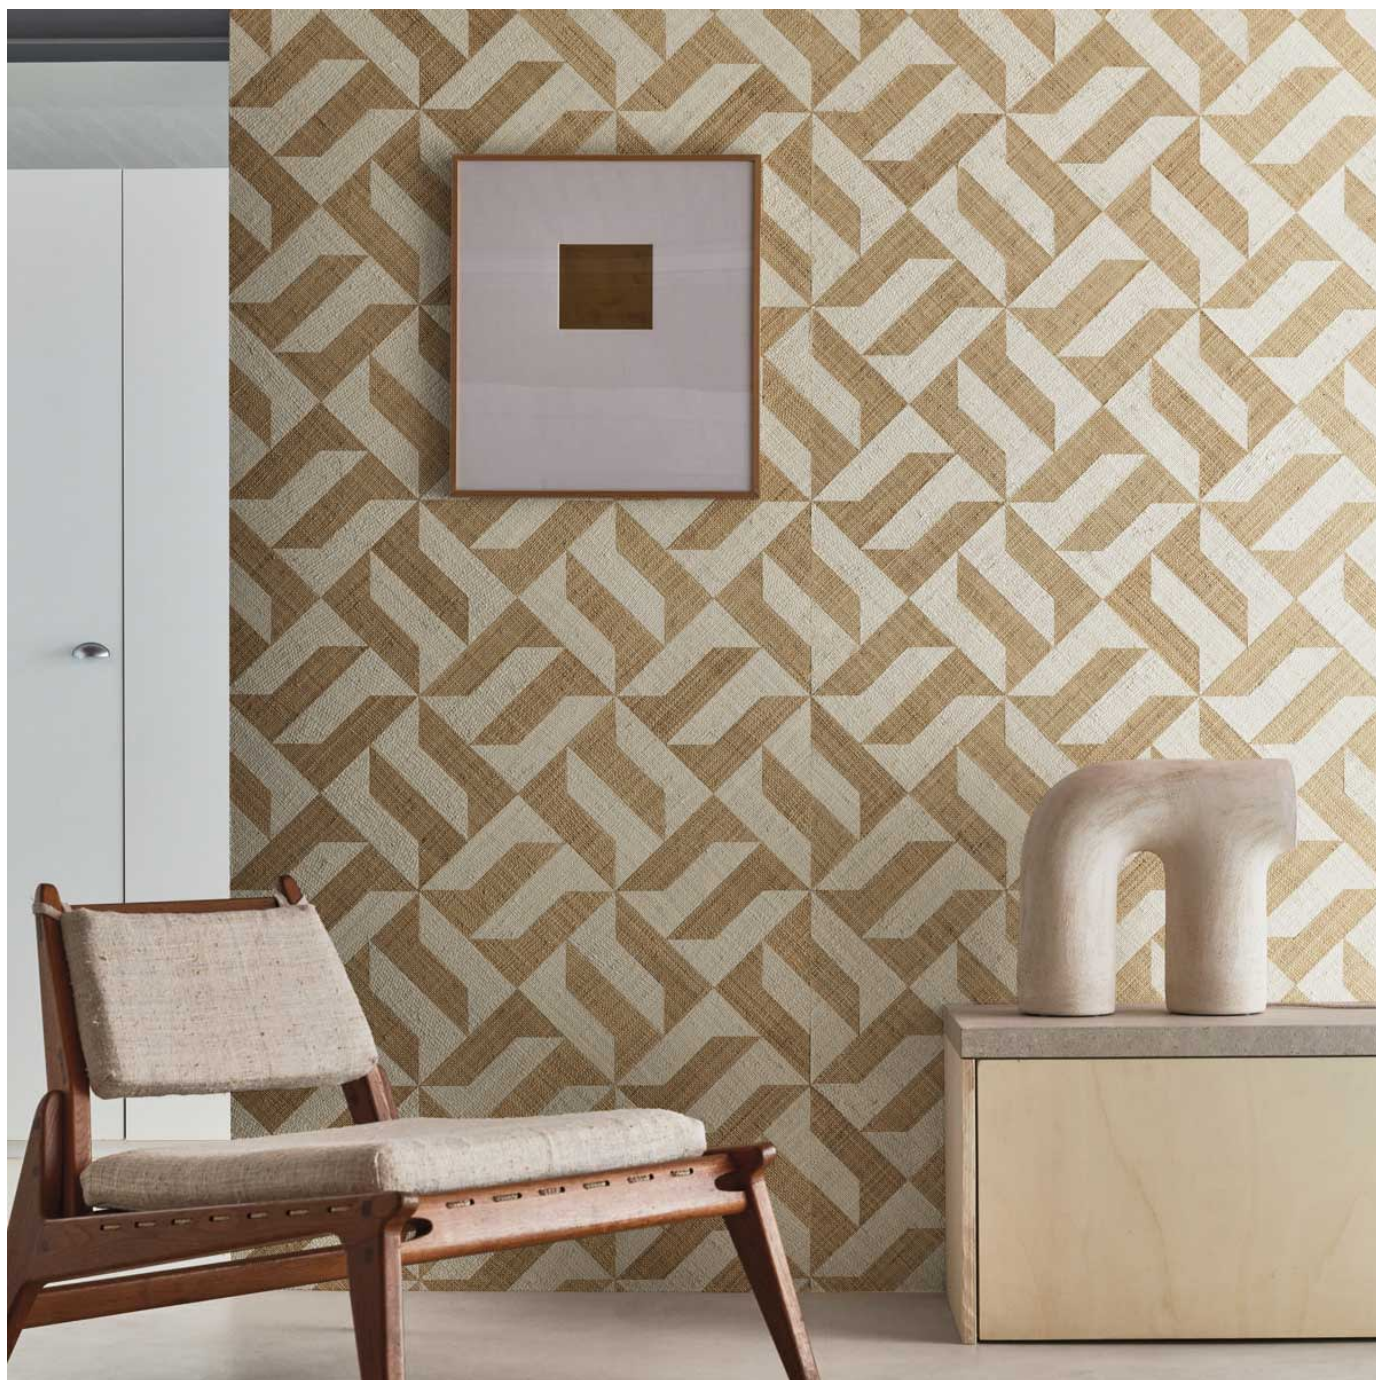

INT25 COMPOUND

Wallcoverings » Decorative Wallcoverings

Brand: **Omexco**

Collection: **Intuition**

1300 306 399

info@baresque.com.au

baresque.com.au

1 of 5