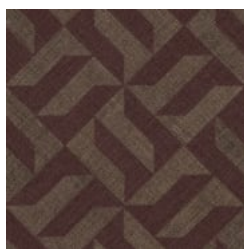

INT25 COMPOUND

Wallcoverings » Decorative Wallcoverings

COLOURWAY CARD

INTUTITION
COLOURWAY CARD

INT251

INT252

INT253

INT25 COMPOUND

Wallcoverings » Decorative Wallcoverings

This design is a raffia mosaic with geometric shapes. Available in 3 colourways.

✓ **Ecological**

✓ **Light Resistant**

✓ **Seamless Joins**

Description

Omexco's latest collection uses a diverse range of natural materials. In this collection, we aim to emphasize the inherent richness of natural fibres in their purest form.