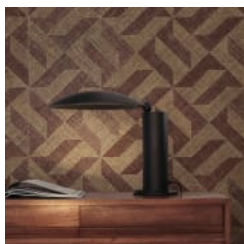

INT25 COMPOUND

Wallcoverings » Decorative Wallcoverings

COLOURWAY CARD

INTUTITION
COLOURWAY CARD