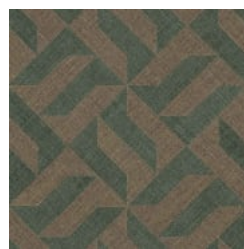

INT25 COMPOUND

Wallcoverings » Decorative Wallcoverings

COLOURWAY CARD

INTUTITION
COLOURWAY CARD

INT251

INT252

INT253

INT25 COMPOUND

Wallcoverings » Decorative Wallcoverings

This design is a raffia mosaic with geometric shapes. Available in 3 colourways.

✓ **Ecological**

✓ **Light Resistant**

✓ **Seamless Joins**

Description

Omexco's latest collection uses a diverse range of natural materials. In this collection, we aim to emphasize the inherent richness of natural fibres in their purest form.