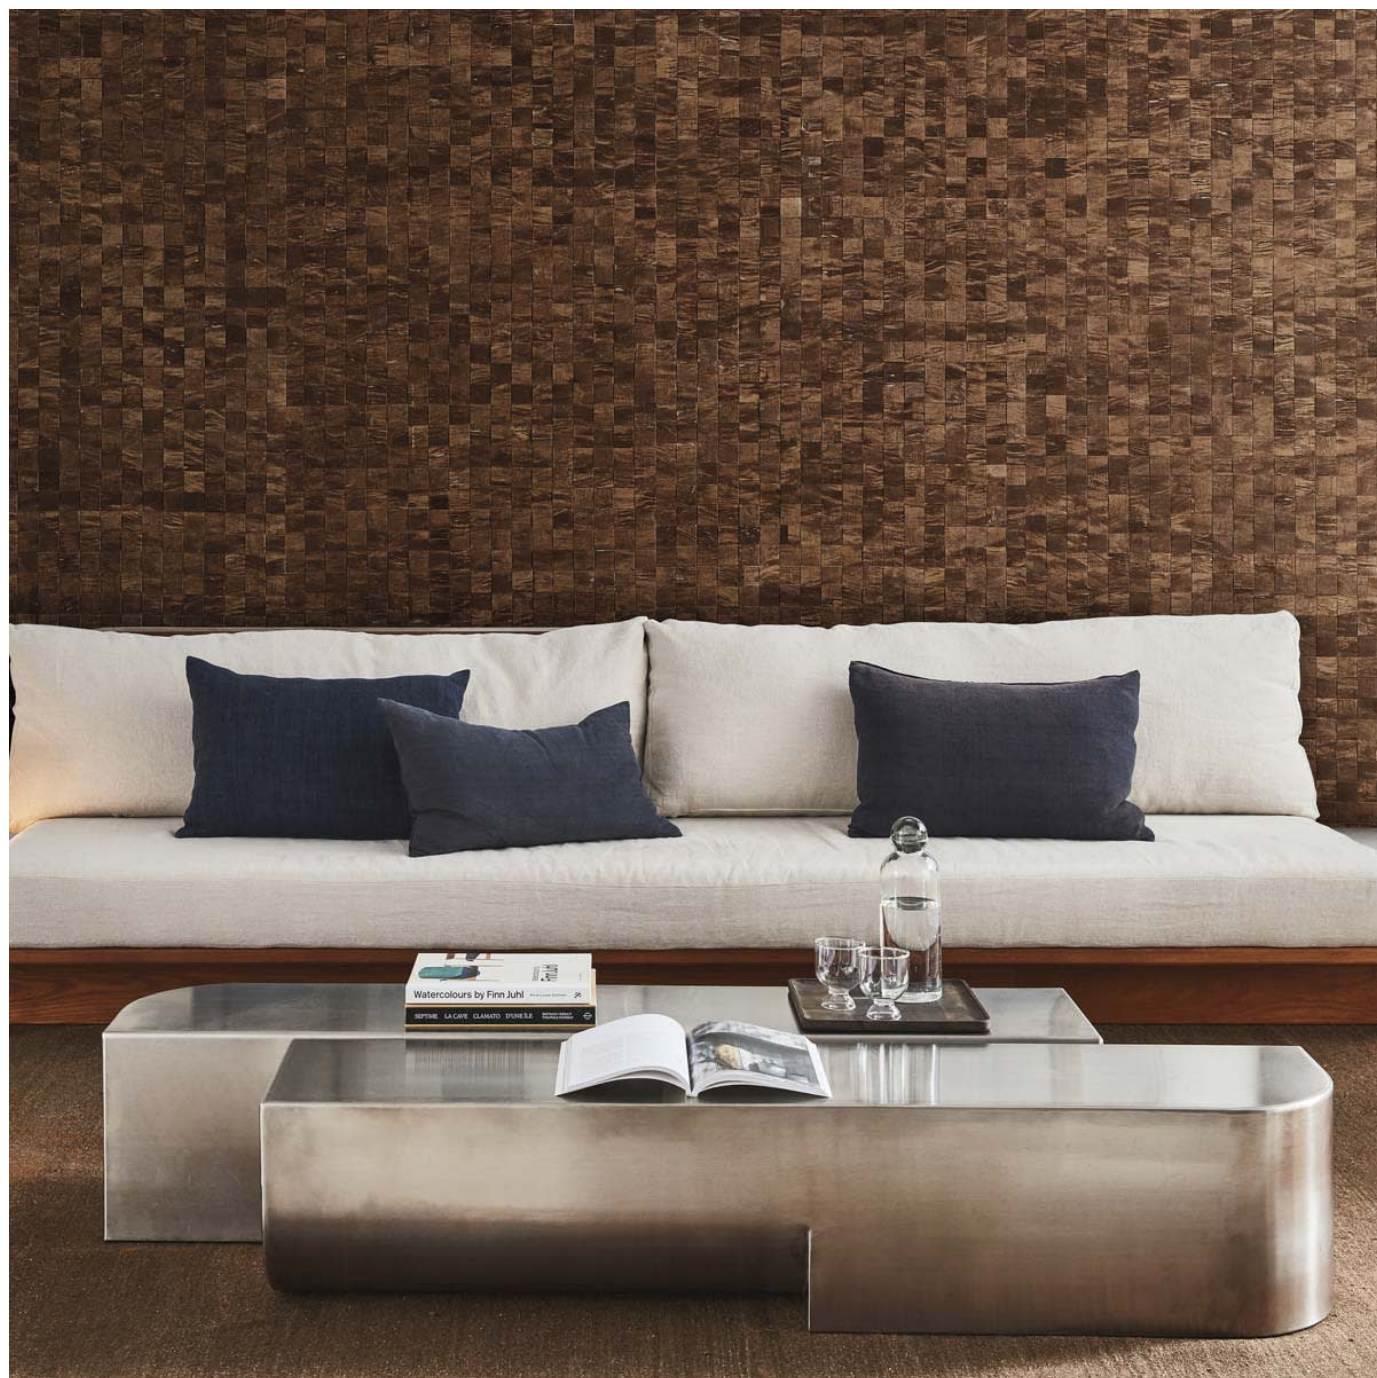

INT22 IMPULSE

Wallcoverings » Decorative Wallcoverings

Brand: **Omexco**

Collection: **Intuition**

1300 306 399

info@baresque.com.au

baresque.com.au

1 of 5