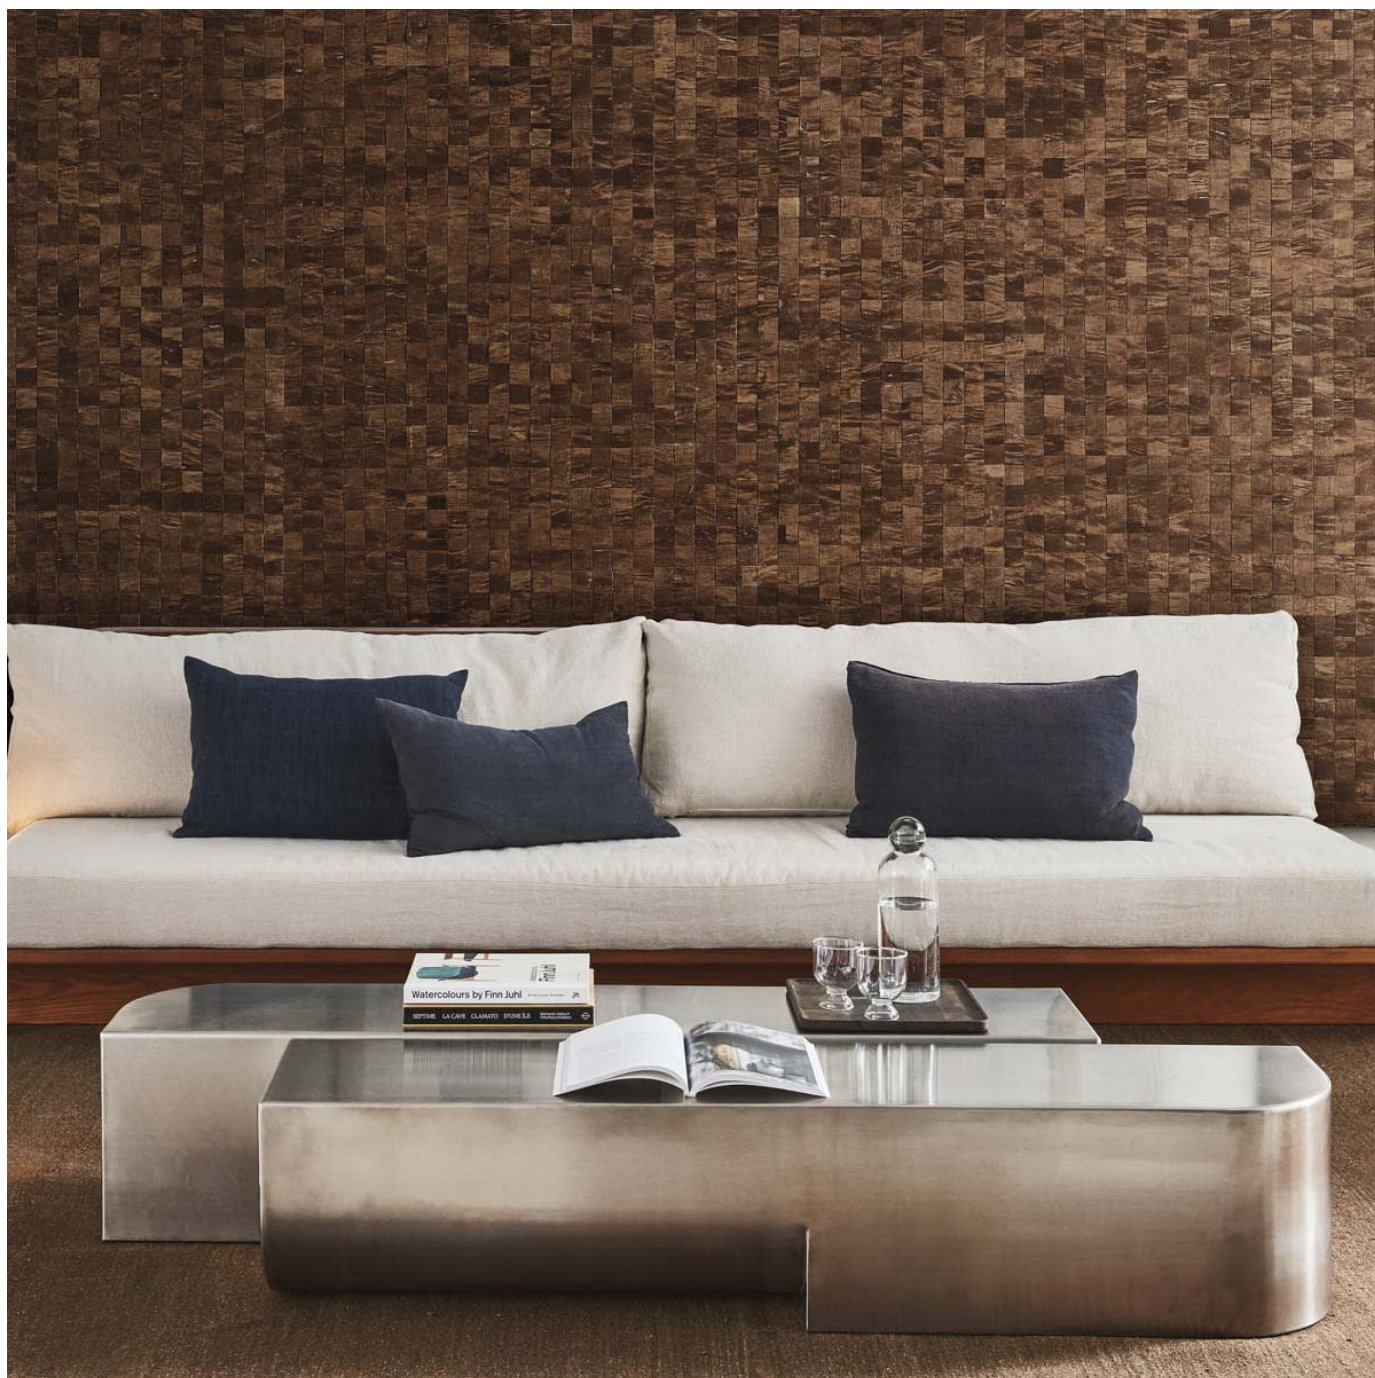

INT22 IMPULSE

Wallcoverings » Decorative Wallcoverings

Brand: **Omexco**

Collection: **Intuition**

1300 306 399

info@baresque.com.au

baresque.com.au

1 of 5