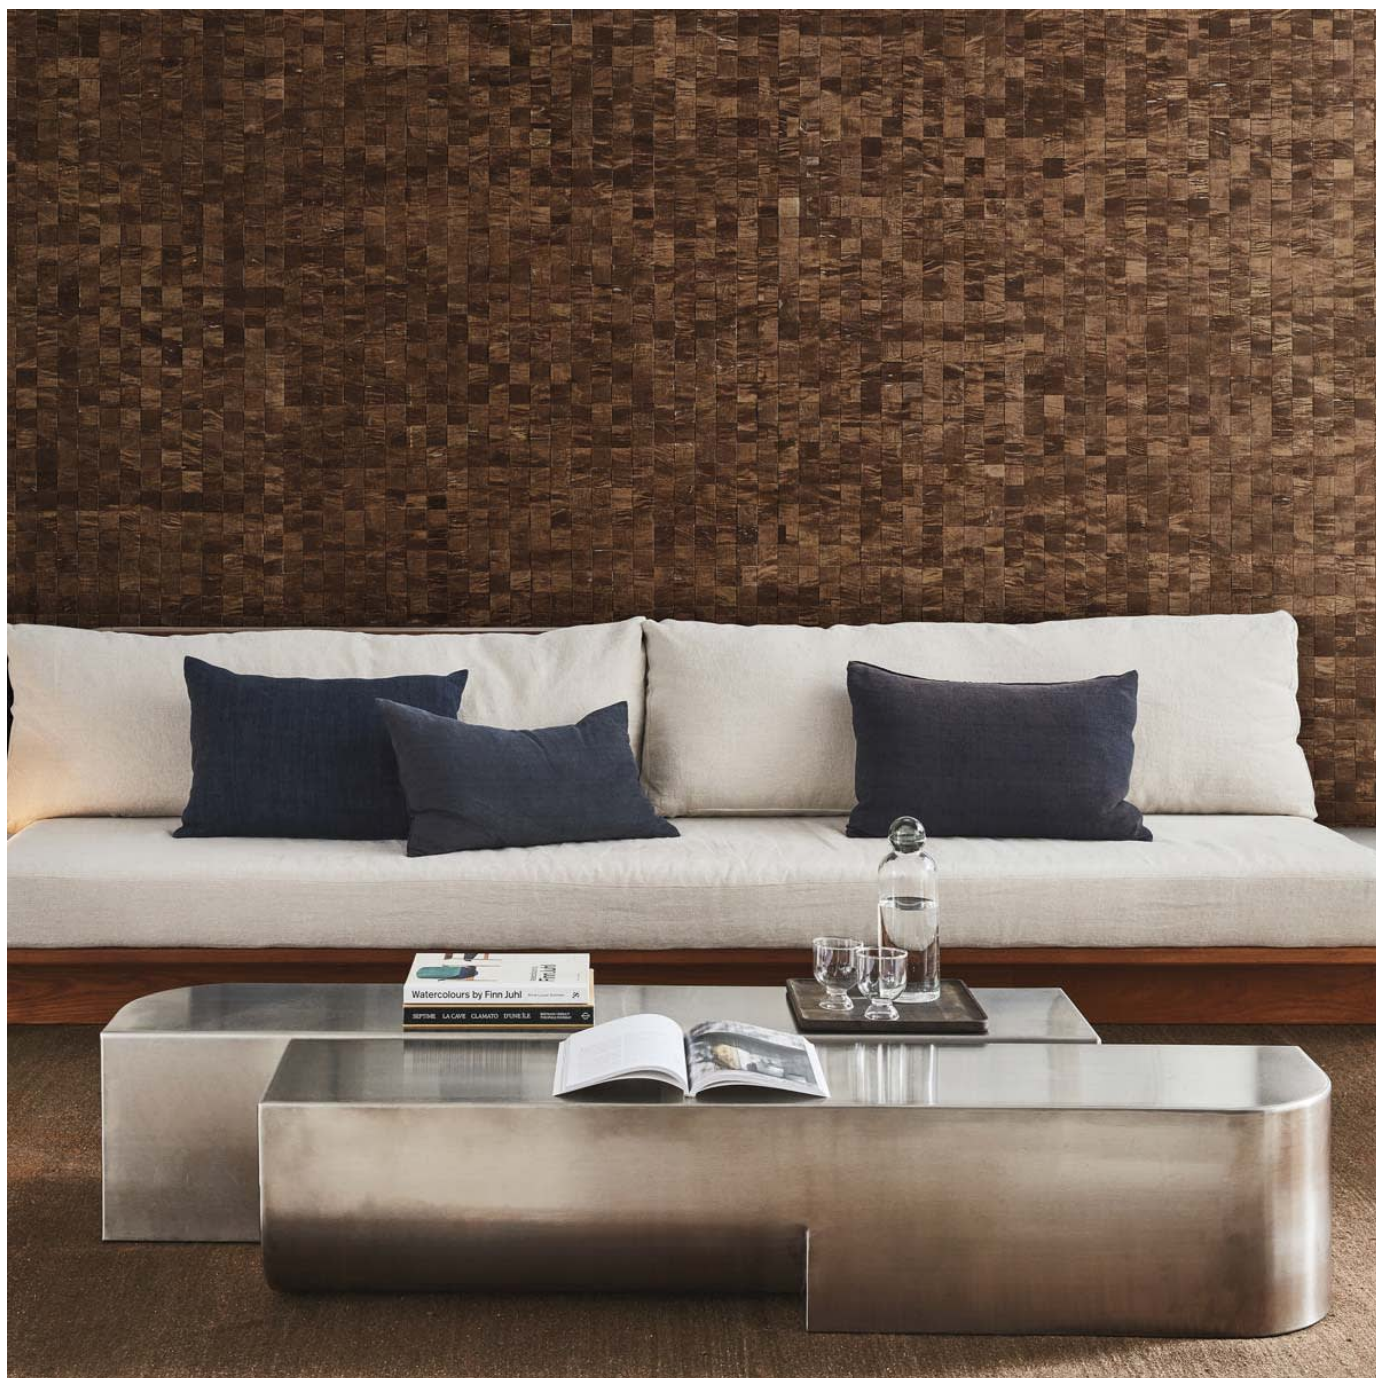

INT22 IMPULSE

Wallcoverings » Decorative Wallcoverings

Brand: **Omexco**

Collection: **Intuition**

1300 306 399

info@baresque.com.au

baresque.com.au

1 of 5